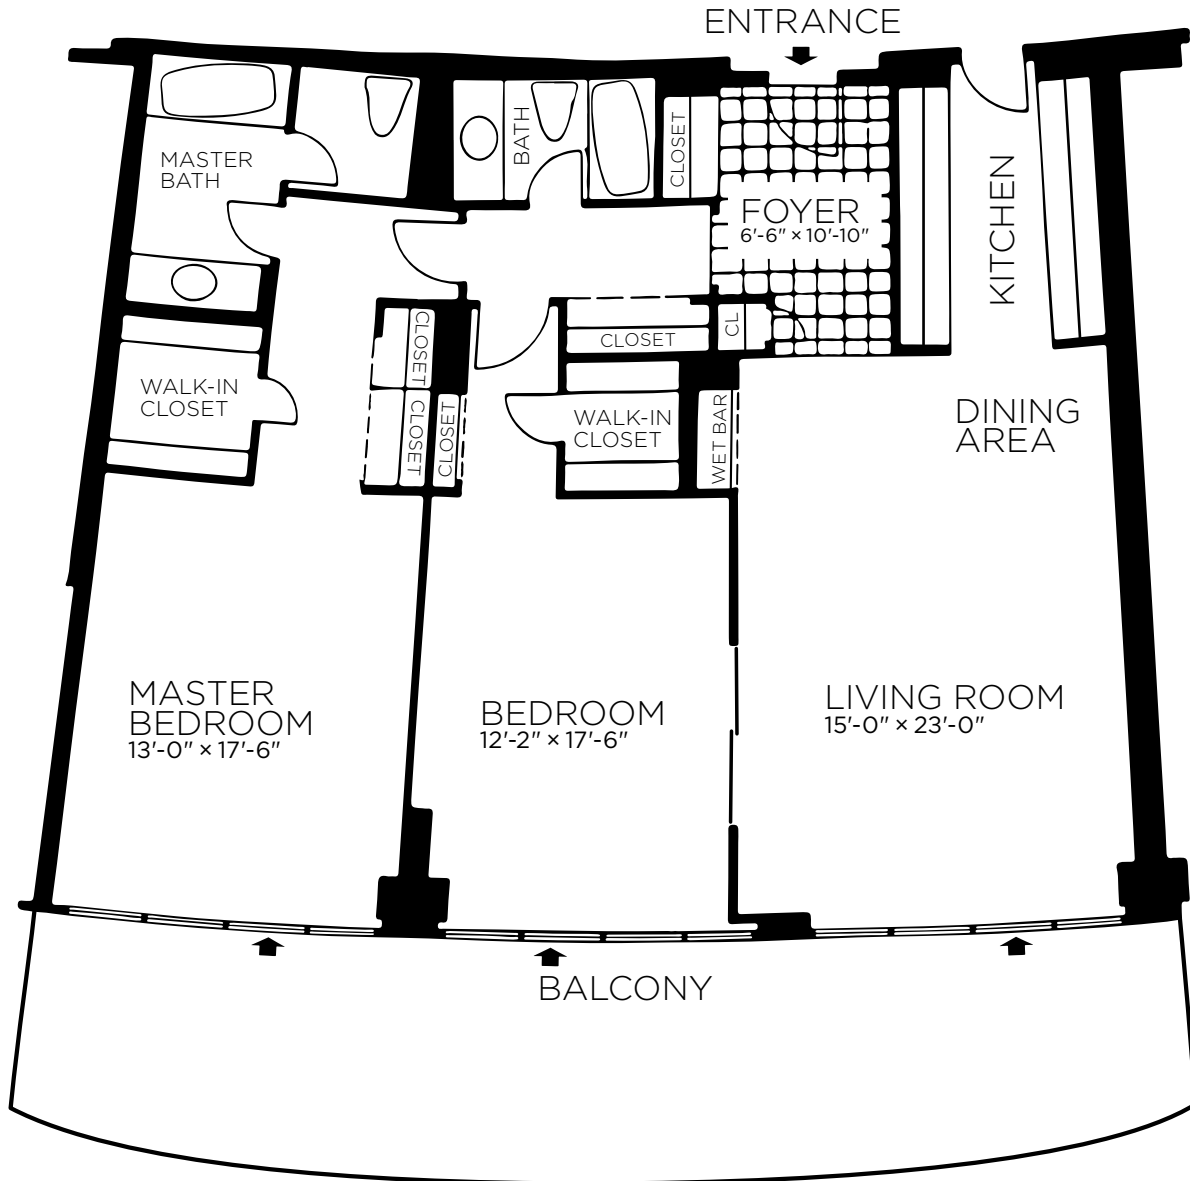

1016 WATERGATE SOUTH

1,384 SQUARE FEET

FLOOR PLAN IS APPROXIMATE.

Over 50 Years of Real Estate Experience

CALL GIGI WINSTON BROKER, GRI®
(202) 333-4167
winstonre.com