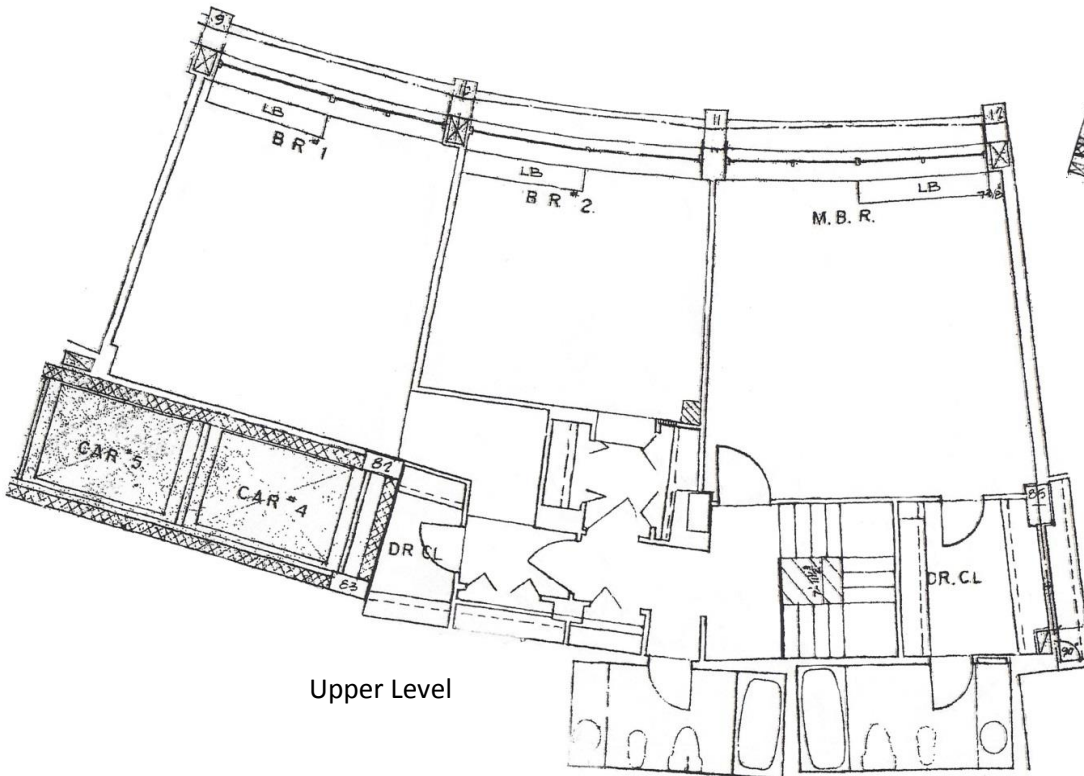

Call GIGI WINSTON - Broker, GRI®  
 (202) 333-4167 | winstonre.com

Lower Level

Upper Level

**701-S WATERGATE EAST**  
 2500 Virginia Avenue NW, Washington DC 20037

(FLOOR PLAN IS APPROXIMATE)