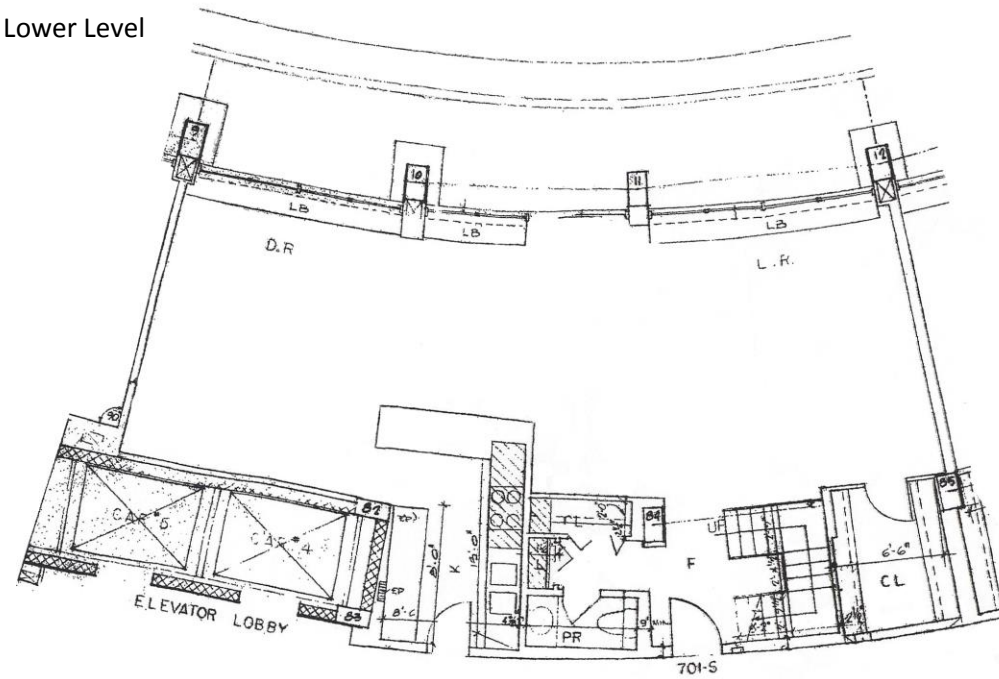

Call GIGI WINSTON - Broker, GRI®  
 (202) 333-4167 | winstonre.com

Lower Level

Upper Level

**701-S WATERGATE EAST**  
 2500 Virginia Avenue NW, Washington DC 20037

(FLOOR PLAN IS APPROXIMATE)