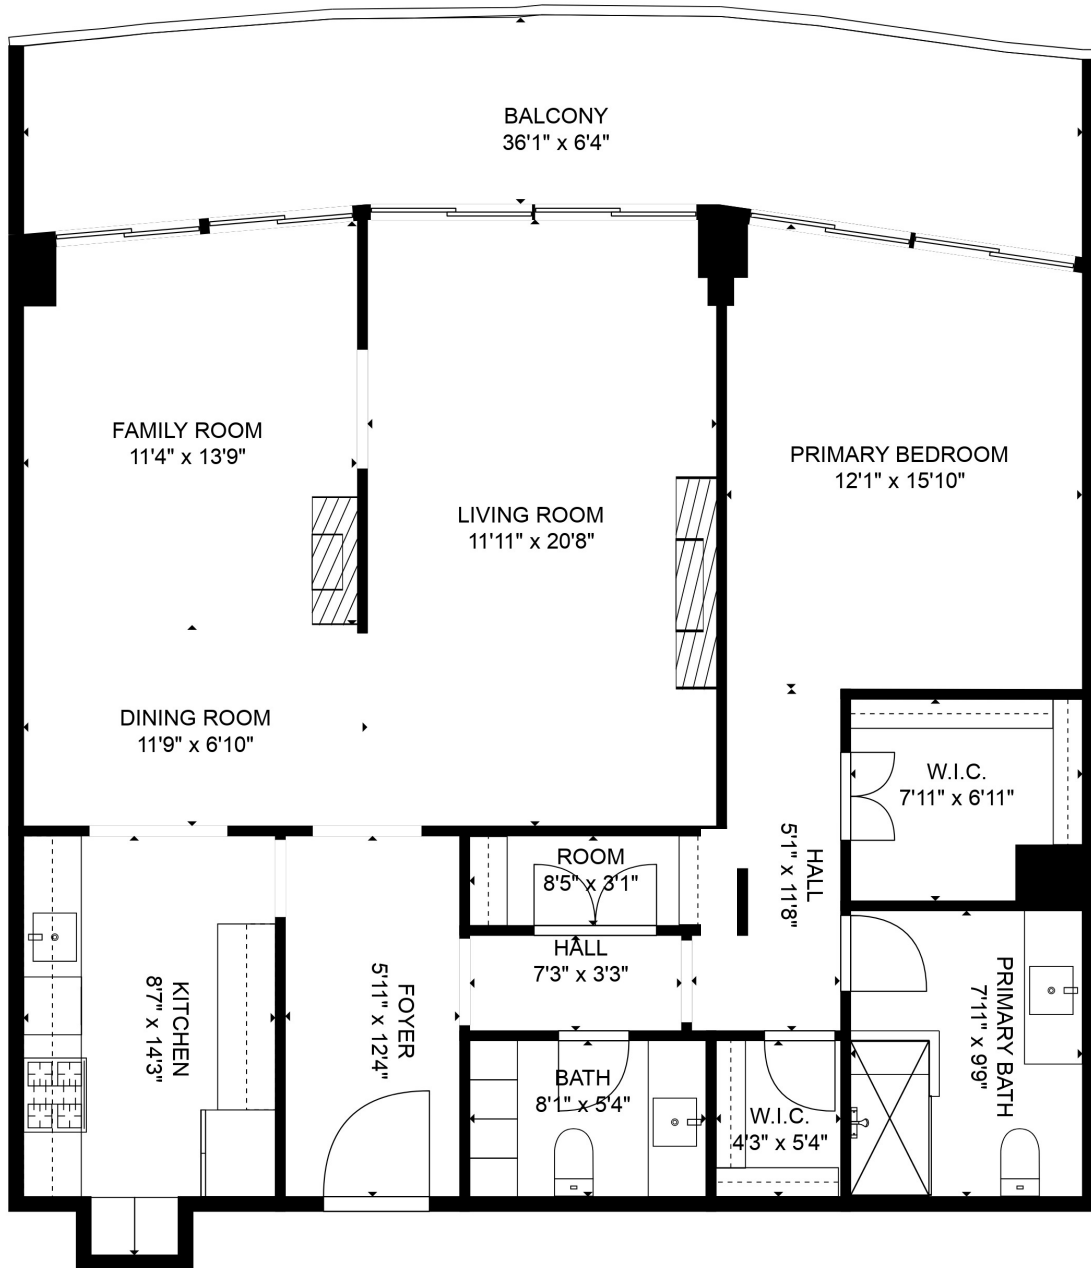

1109 WATERGATE SOUTH

1,338 SQUARE FEET
FLOOR PLAN IS APPROXIMATE

Over 50 Years of Real Estate Experience

CALL GIGI WINSTON BROKER, GRI®
(202) 333-4167
winstonre.com