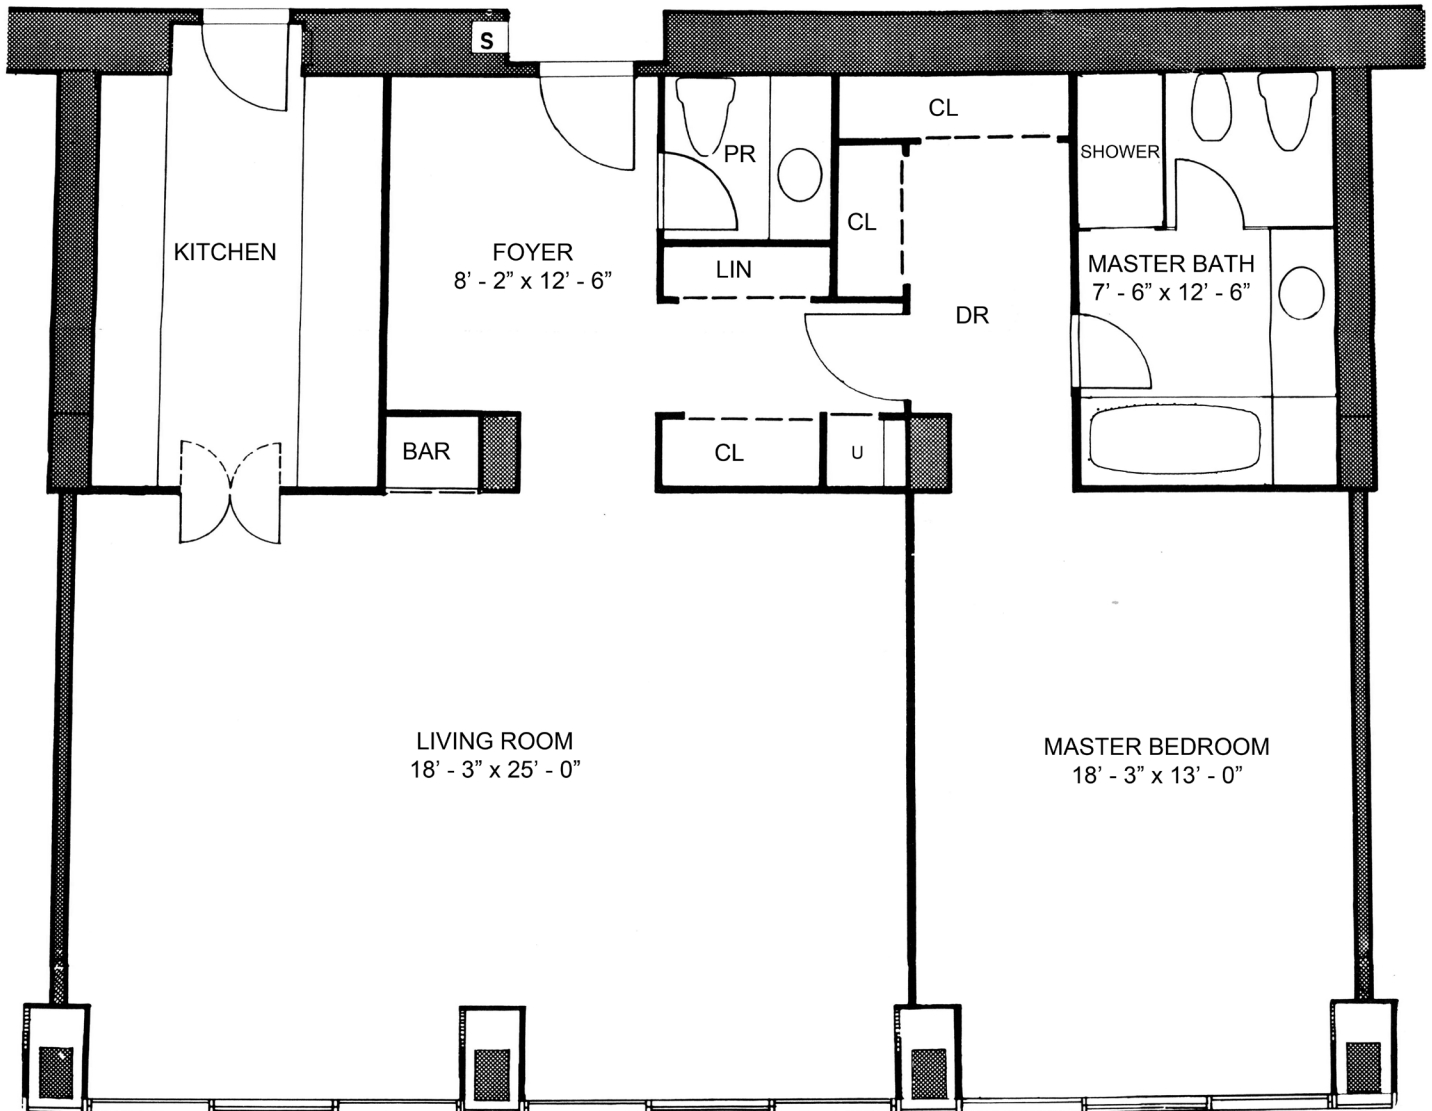

1104 WATERGATE WEST

1,275 SQUARE FEET
FLOOR PLAN IS APPROXIMATE

Over 50 Years of Real Estate Experience

CALL GIGI WINSTON BROKER, GRI®
(202) 333-4167
winstonre.com