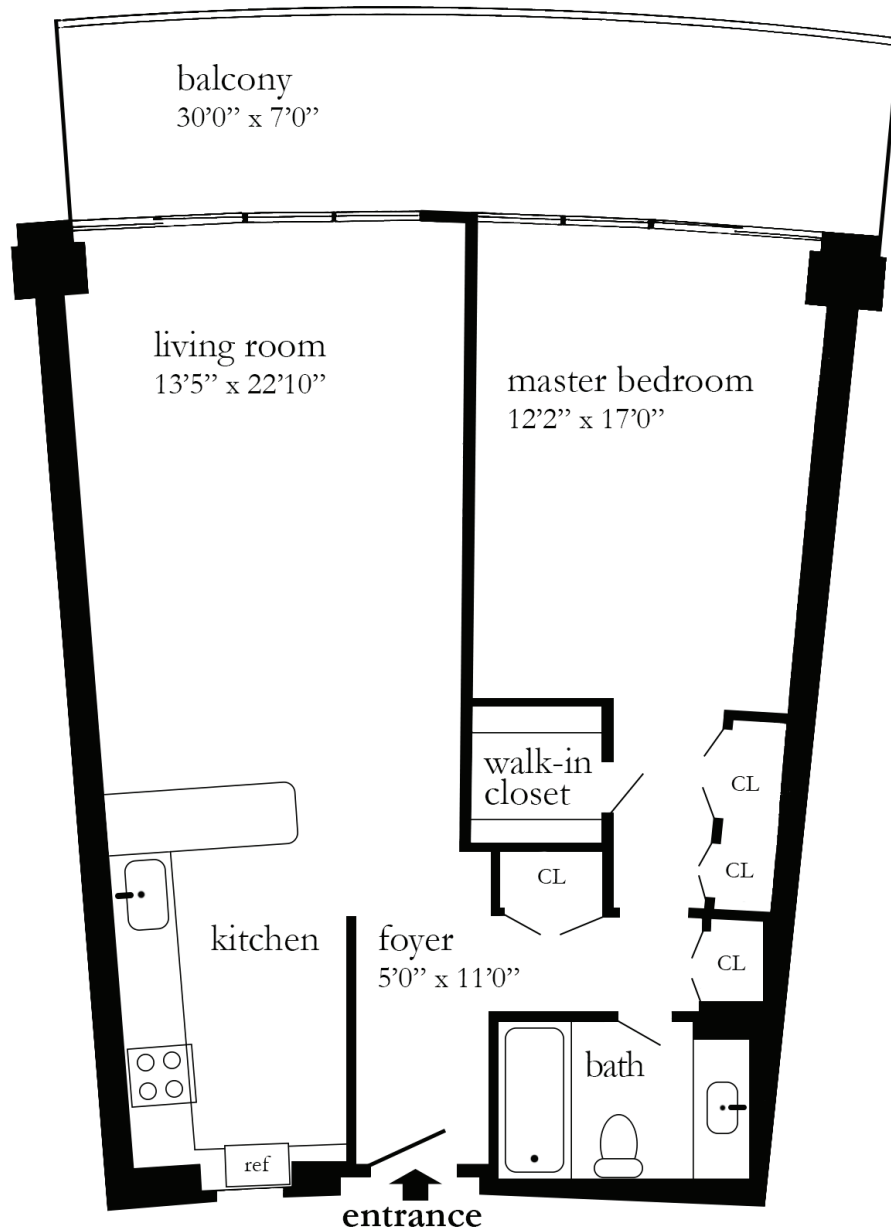

# 1014

## WATERGATE SOUTH

904 Square Feet

\*Floor plan is approximate & not drawn to scale

Over 50 Years of Real Estate Experience

Call Gigi Winston - Broker/Realtor®

(202) 333-4167 | [winstonrealestate@winstonre.com](mailto:winstonrealestate@winstonre.com)