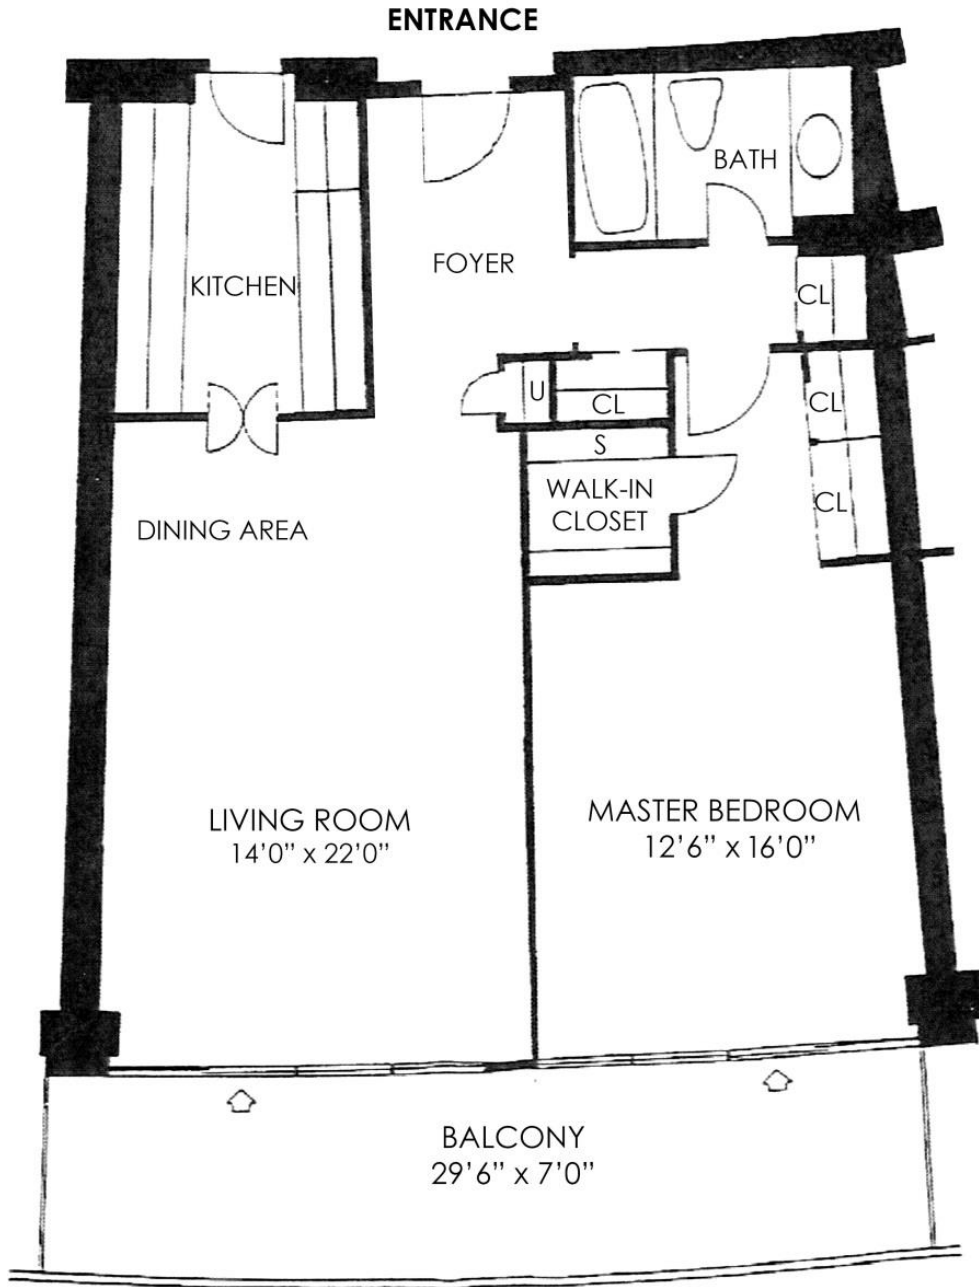

## 615 WATERGATE SOUTH

700 New Hampshire Avenue NW, Washington DC 20037

(FLOOR PLAN IS APPROXIMATE)