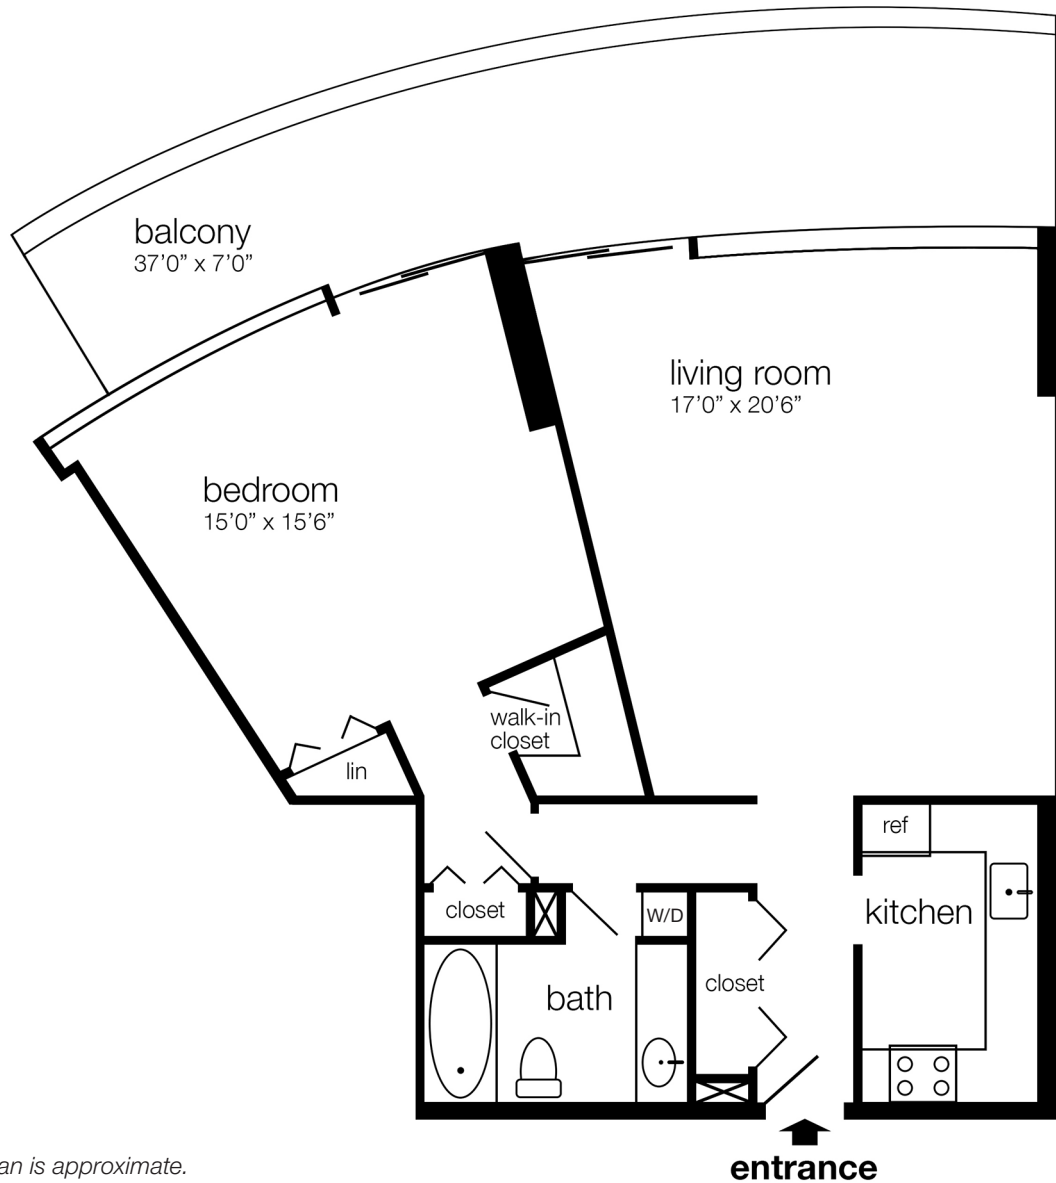

# 205-N WATERGATE EAST

895 SQUARE FEET

\*Floor plan is approximate.

Over 50 Years of Real Estate Experience

Call **Gigi Winston** – Broker, GRI®  
#1 On-Site Watergate Specialists!

**(202) 333-4167**  
winstonre.com