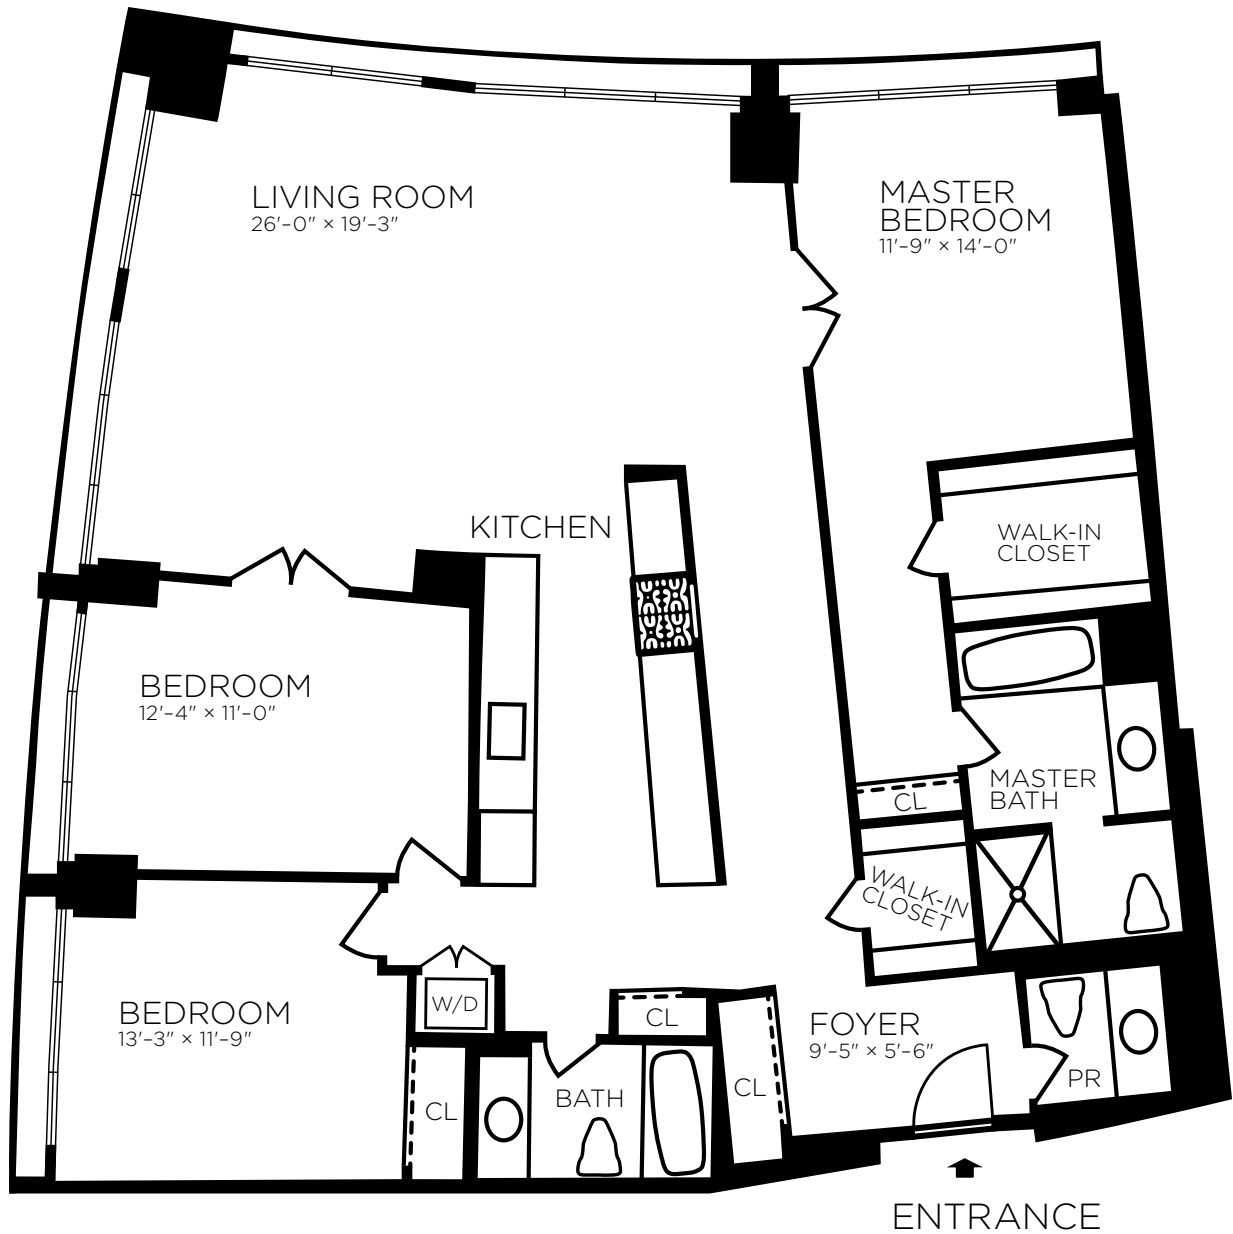

918 WATERGATE SOUTH

1,683 SQUARE FEET
FLOOR PLAN IS APPROXIMATE

Over 50 Years of Real Estate Experience

CALL GIGI WINSTON BROKER, GRI®
(202) 333-4167
winstonre.com