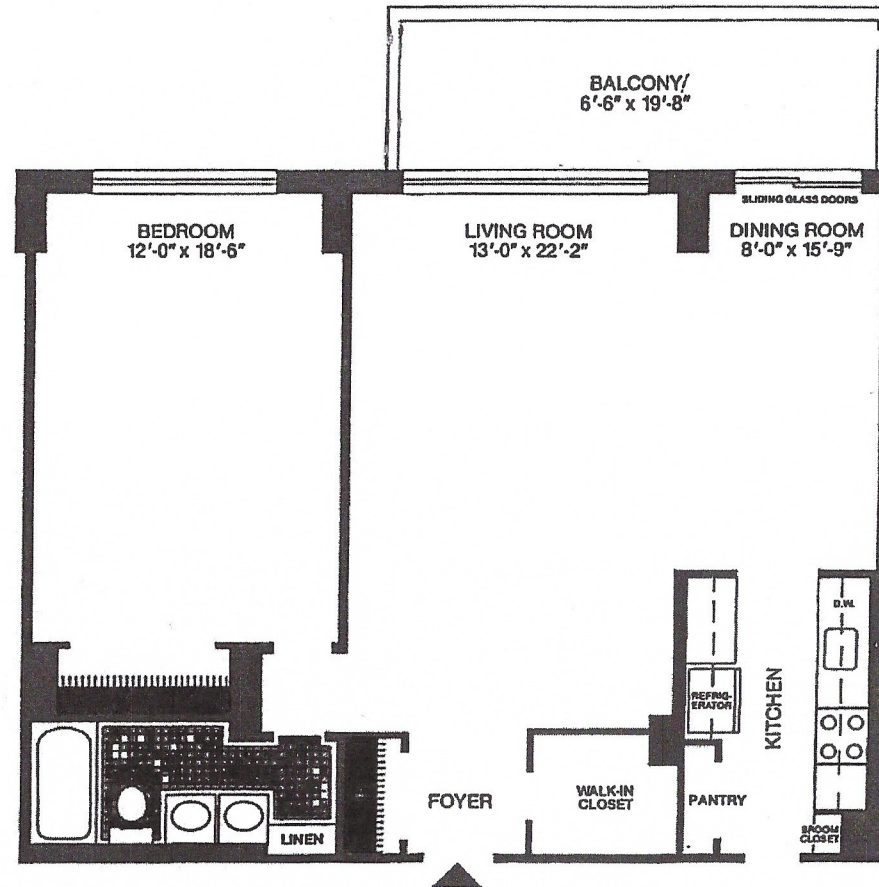

Plan 06

1 bedroom apartment with 888 sq. ft. of living space and 20' balcony.