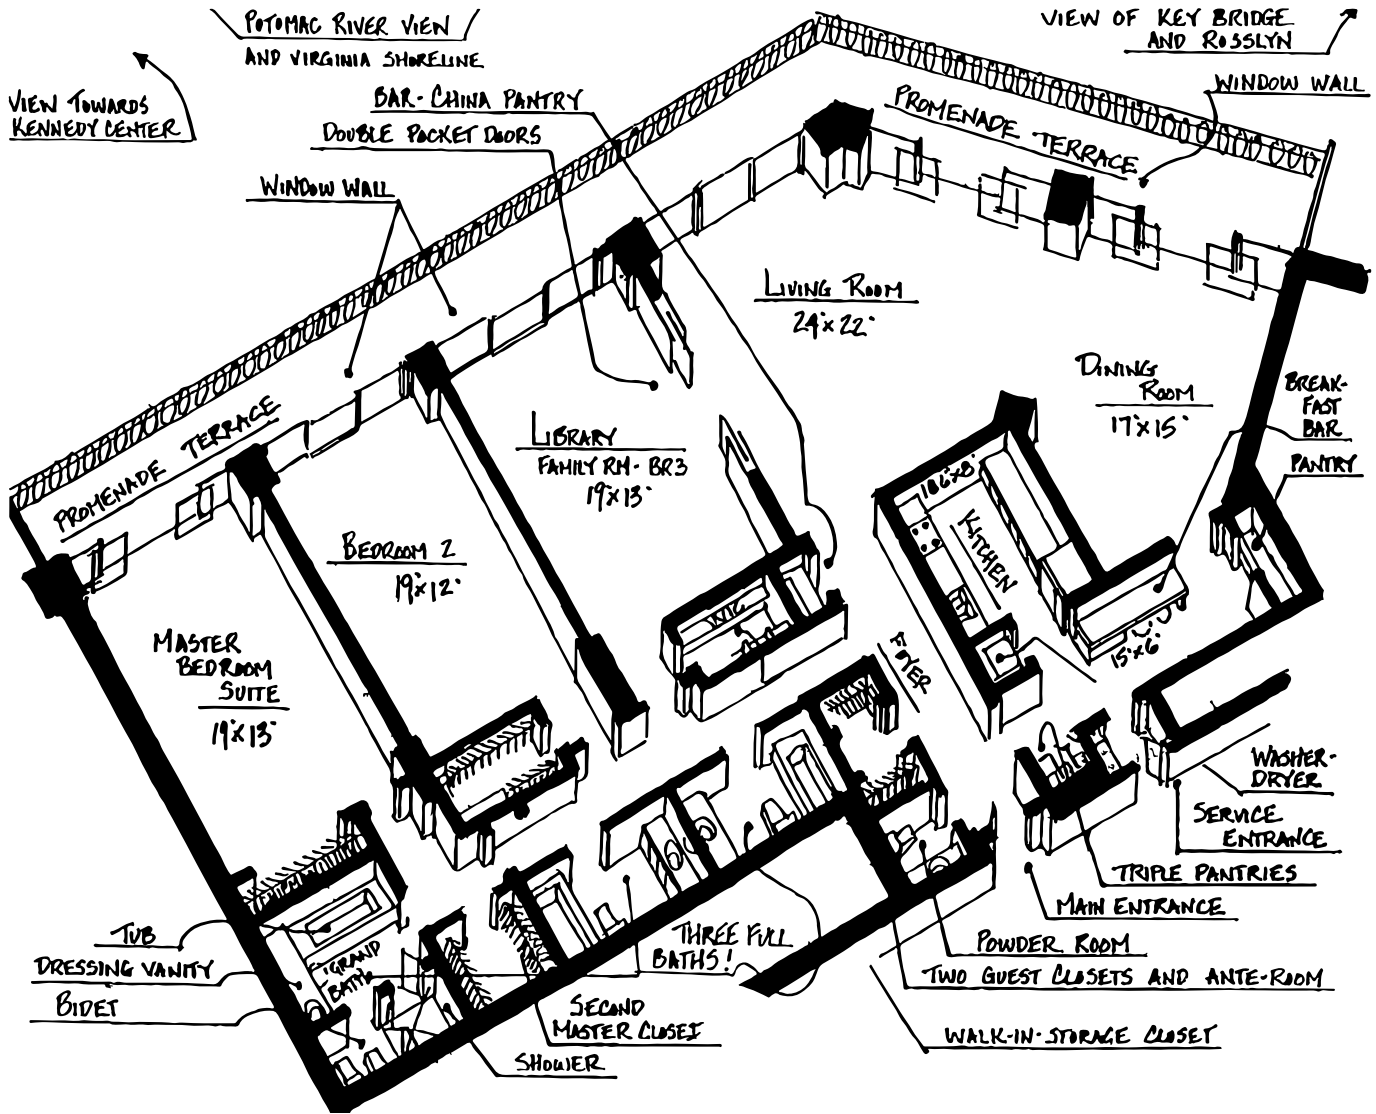

501 WATERGATE WEST

2,589 SQUARE FEET

FLOOR PLAN IS APPROXIMATE.

W
WINSTON REAL ESTATE

Over 50 Years of Real Estate Experience

CALL GIGI WINSTON BROKER, GRI®
(202) 333-4167
winstonre.com