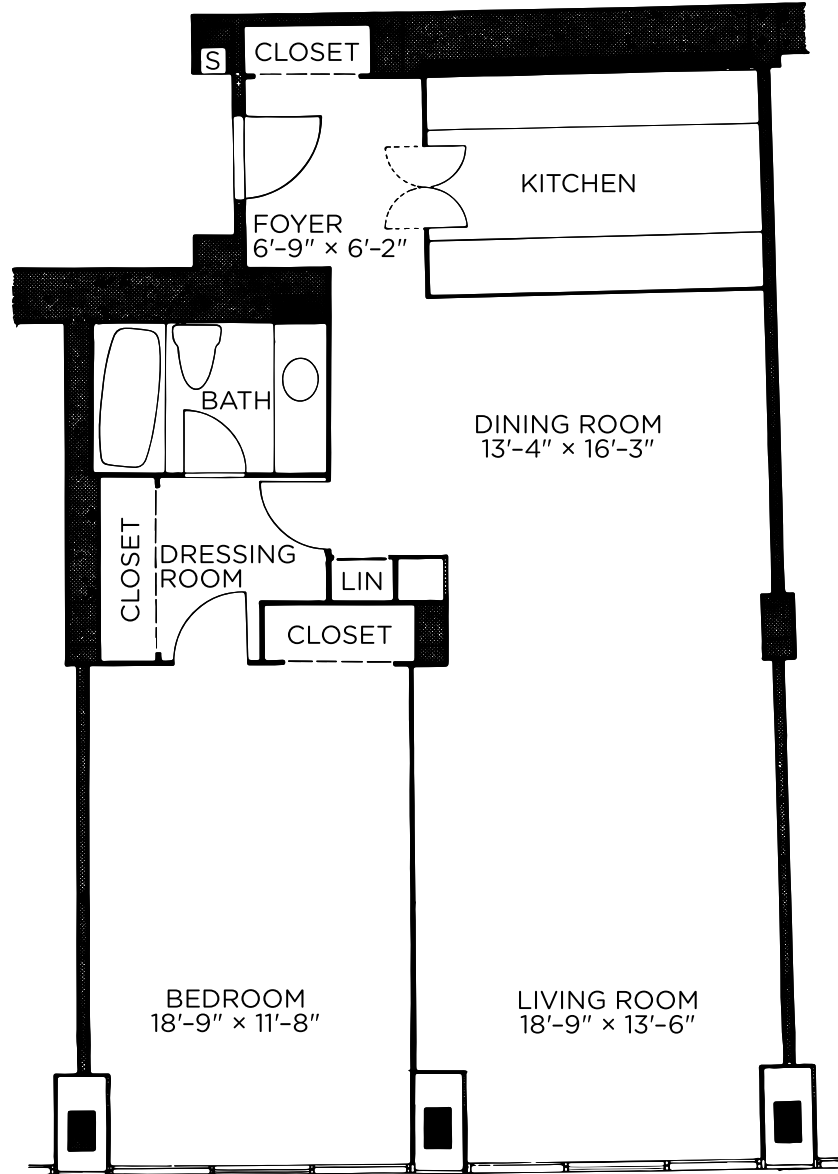

1208 WATERGATE WEST

1,030 SQUARE FEET

FLOOR PLAN IS APPROXIMATE.

Over 50 Years of Real Estate Experience

CALL GIGI WINSTON BROKER, GRI®
(202) 333-4167
winstonre.com

#1 ON-SITE WATERGATE SPECIALISTS!