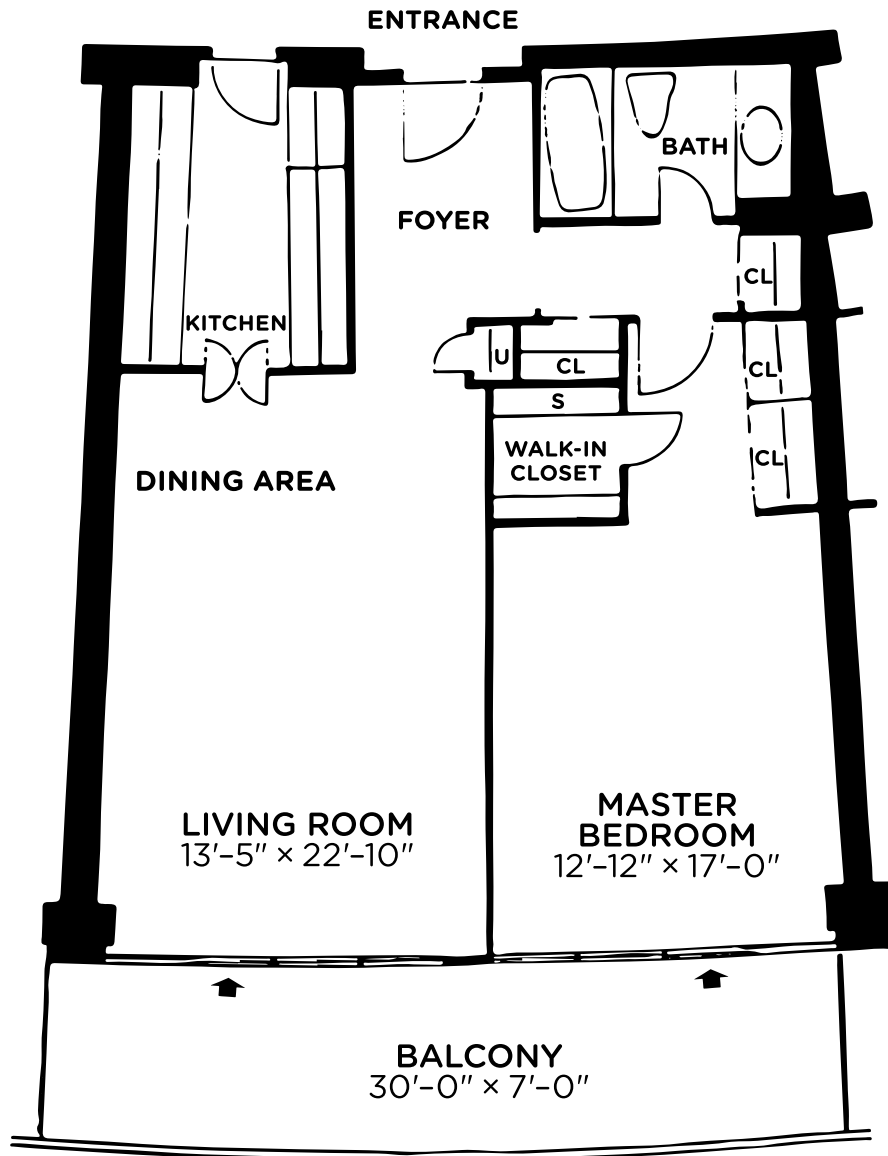

1012 WATERGATE SOUTH

904 SQUARE FEET

FLOOR PLAN IS APPROXIMATE.

Over 50 Years of Real Estate Experience

Call **Gigi Winston** – Broker, GRI®
#1 On-Site Watergate Specialists!

(202) 333-4167
winstonre.com