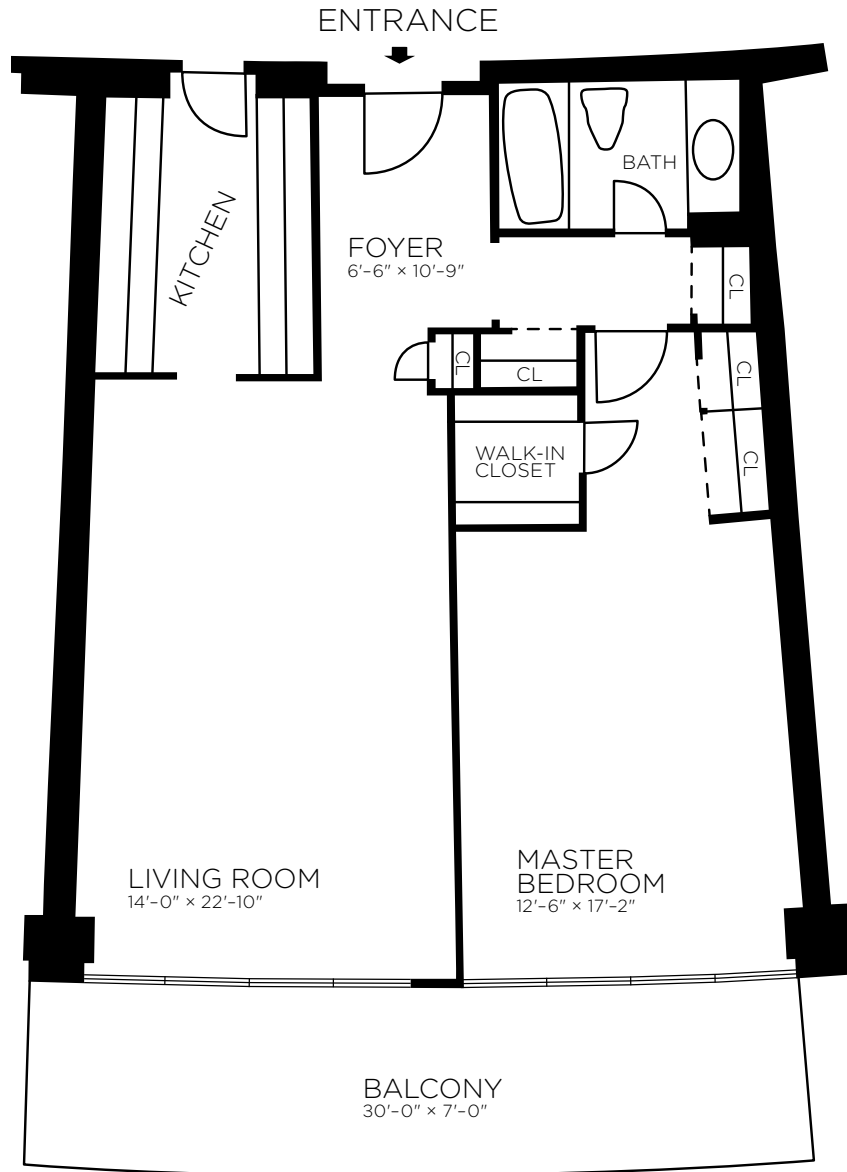

1412PR WATERGATE SOUTH

904 SQUARE FEET
FLOOR PLAN IS APPROXIMATE

Over 50 Years of Real Estate Experience

CALL GIGI WINSTON BROKER, GRI®
(202) 333-4167
winstonre.com