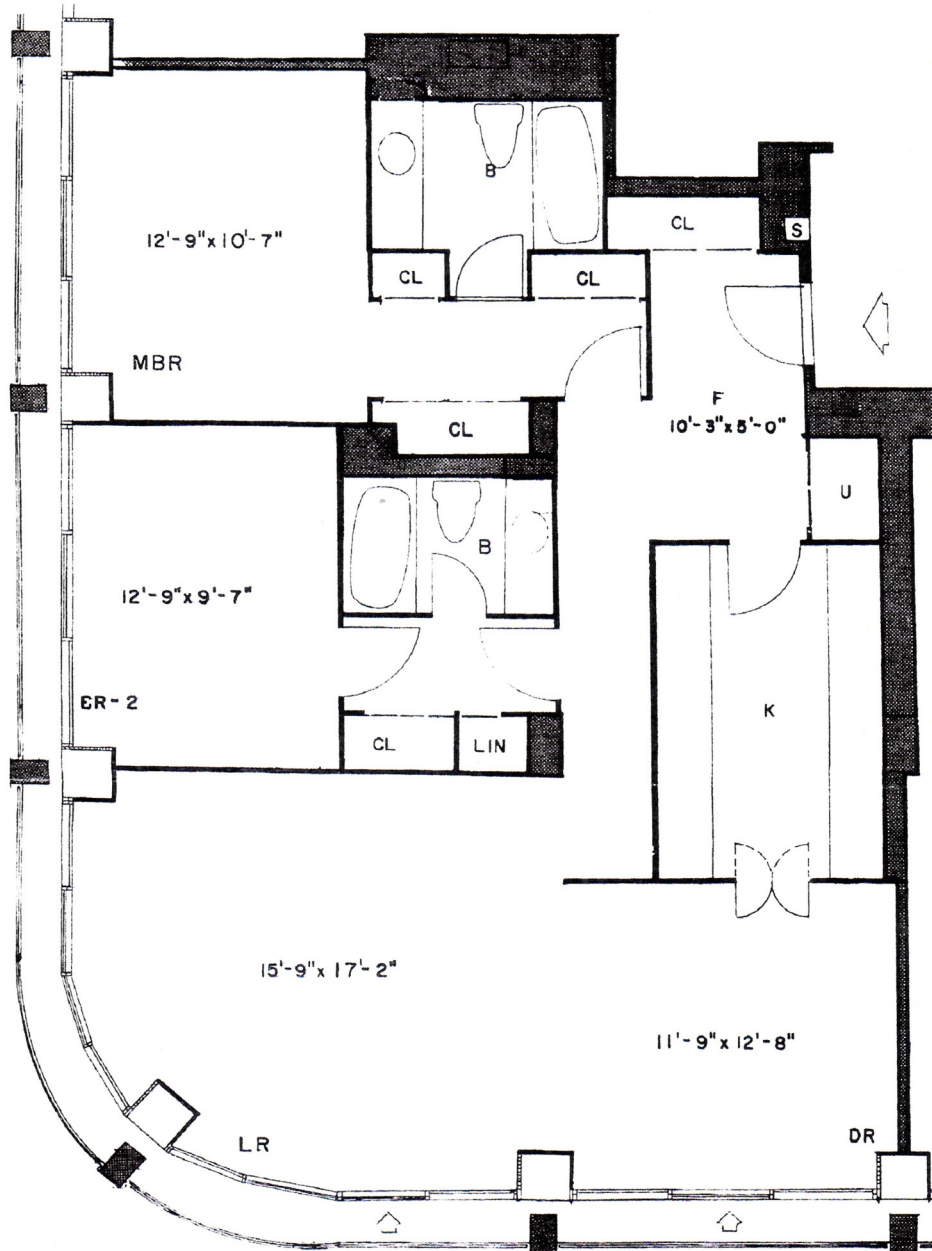

810 WATERGATE WEST

1,245 SQUARE FEET

FLOOR PLAN IS APPROXIMATE.

Over 50 Years of Real Estate Experience

CALL GIGI WINSTON BROKER, GRI®
(202) 333-4167
winstonre.com