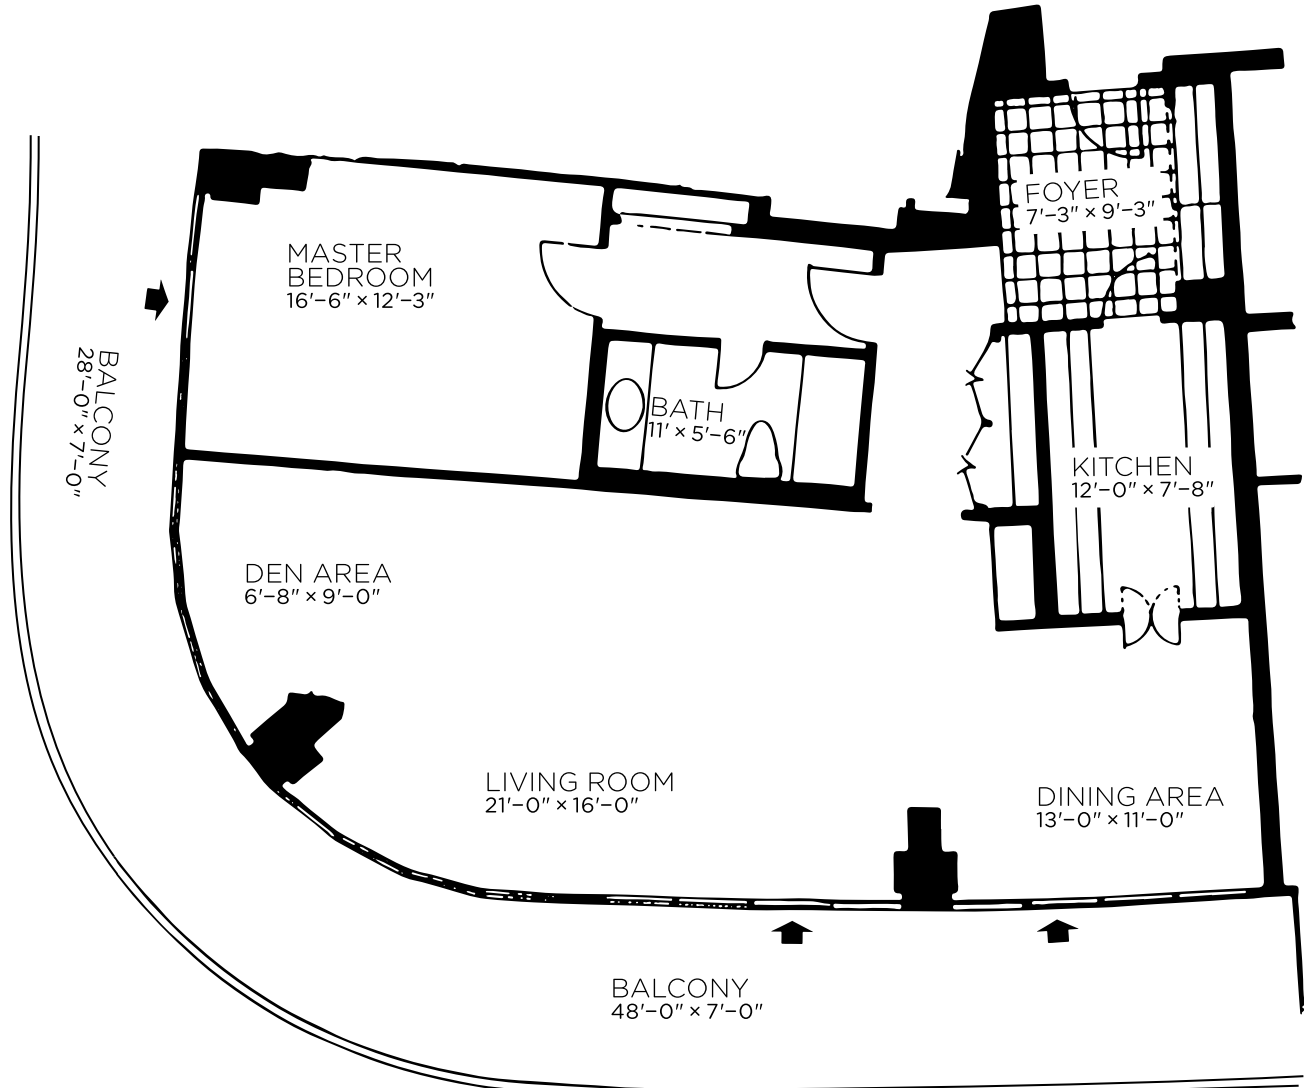

1217 WATERGATE SOUTH

1,256 SQUARE FEET

FLOOR PLAN IS APPROXIMATE.

W
WINSTON REAL ESTATE
W

Over 50 Years of Real Estate Experience

CALL GIGI WINSTON BROKER, GRI®
(202) 333-4167
winstonre.com

#1 ON-SITE WATERGATE SPECIALISTS!