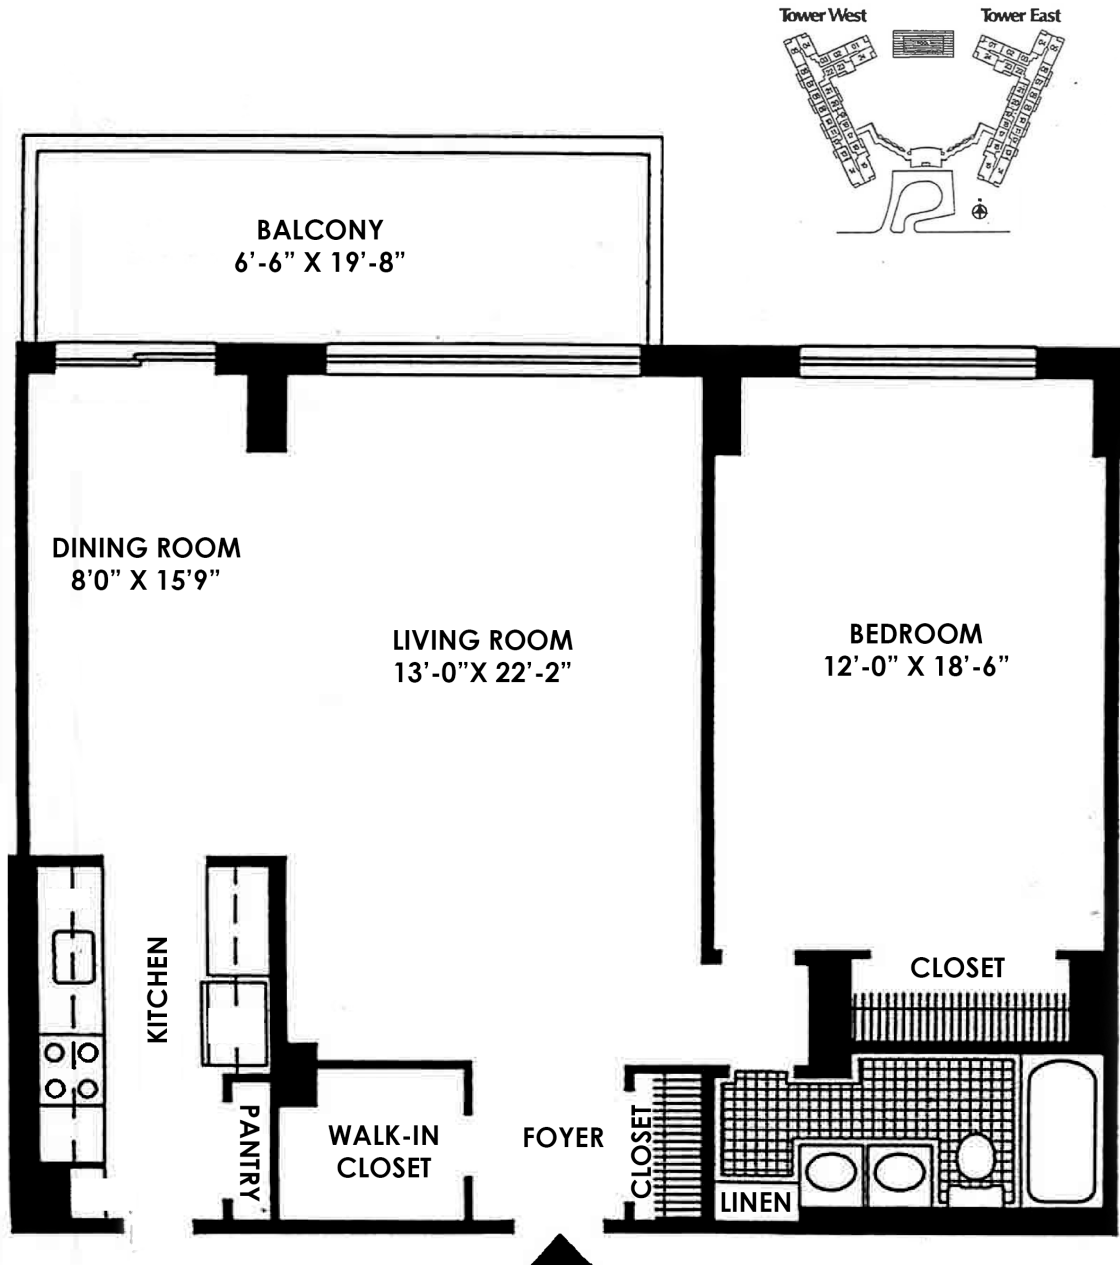

406-W

TOWERS CONDOMINIUM

888 Square Feet

* Floor plan is approximate