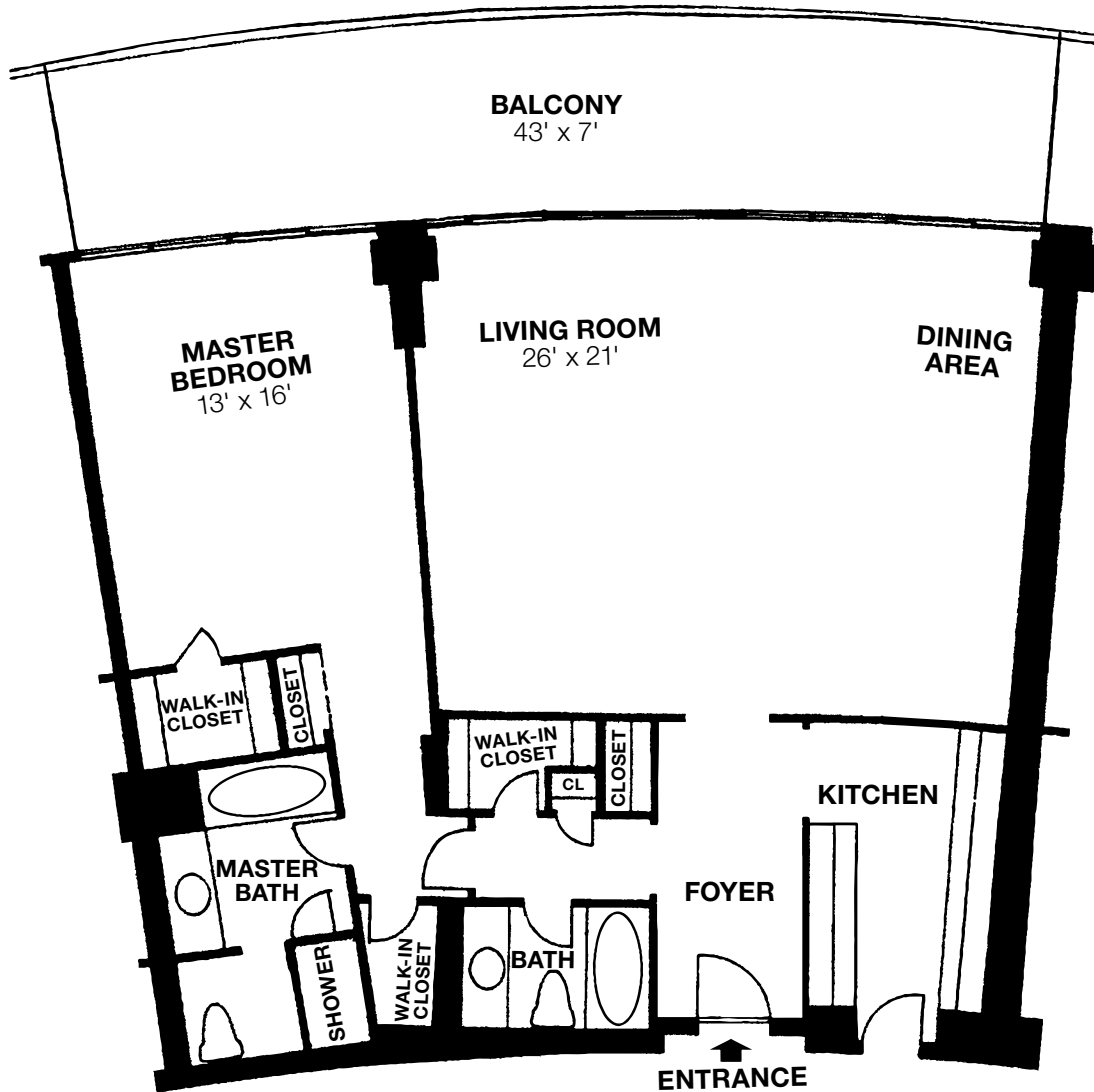

1008 WATERGATE SOUTH

1,338 SQUARE FEET

*Floor plan is approximate.

Over 50 Years of Real Estate Experience

Call Gigi Winston – Broker, GRI®
#1 On-Site Watergate Specialists!

(202) 333-4167
winstonre.com