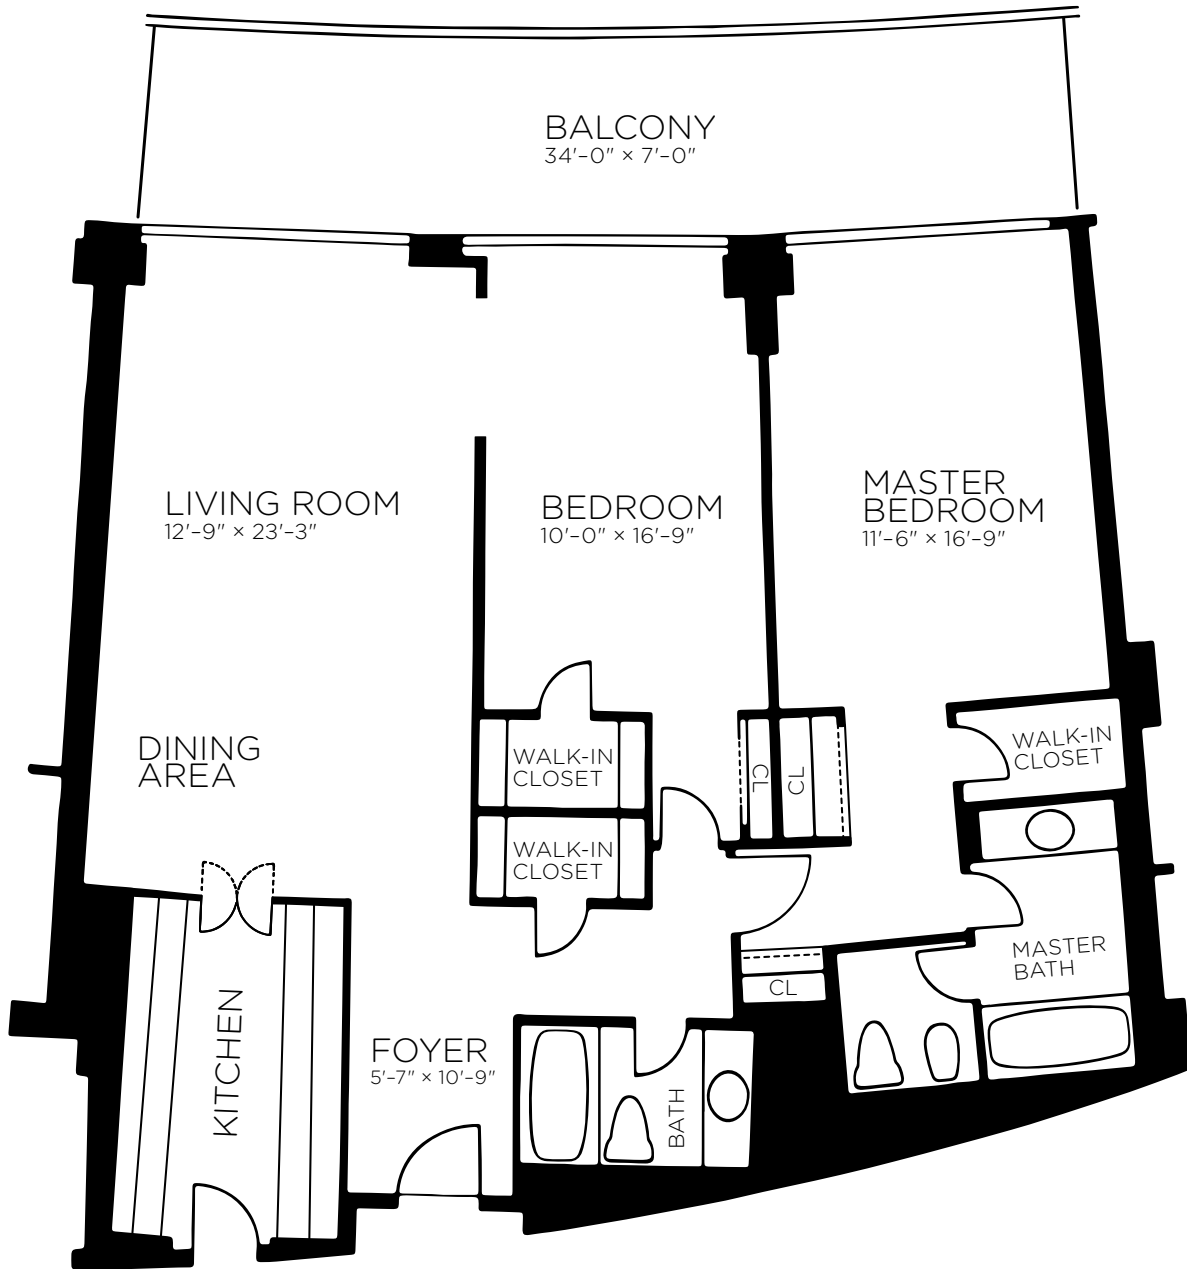

503 WATERGATE SOUTH

1,333 SQUARE FEET

FLOOR PLAN IS APPROXIMATE.

Over 50 Years of Real Estate Experience

CALL GIGI WINSTON BROKER, GRI®
(202) 333-4167
winstonre.com