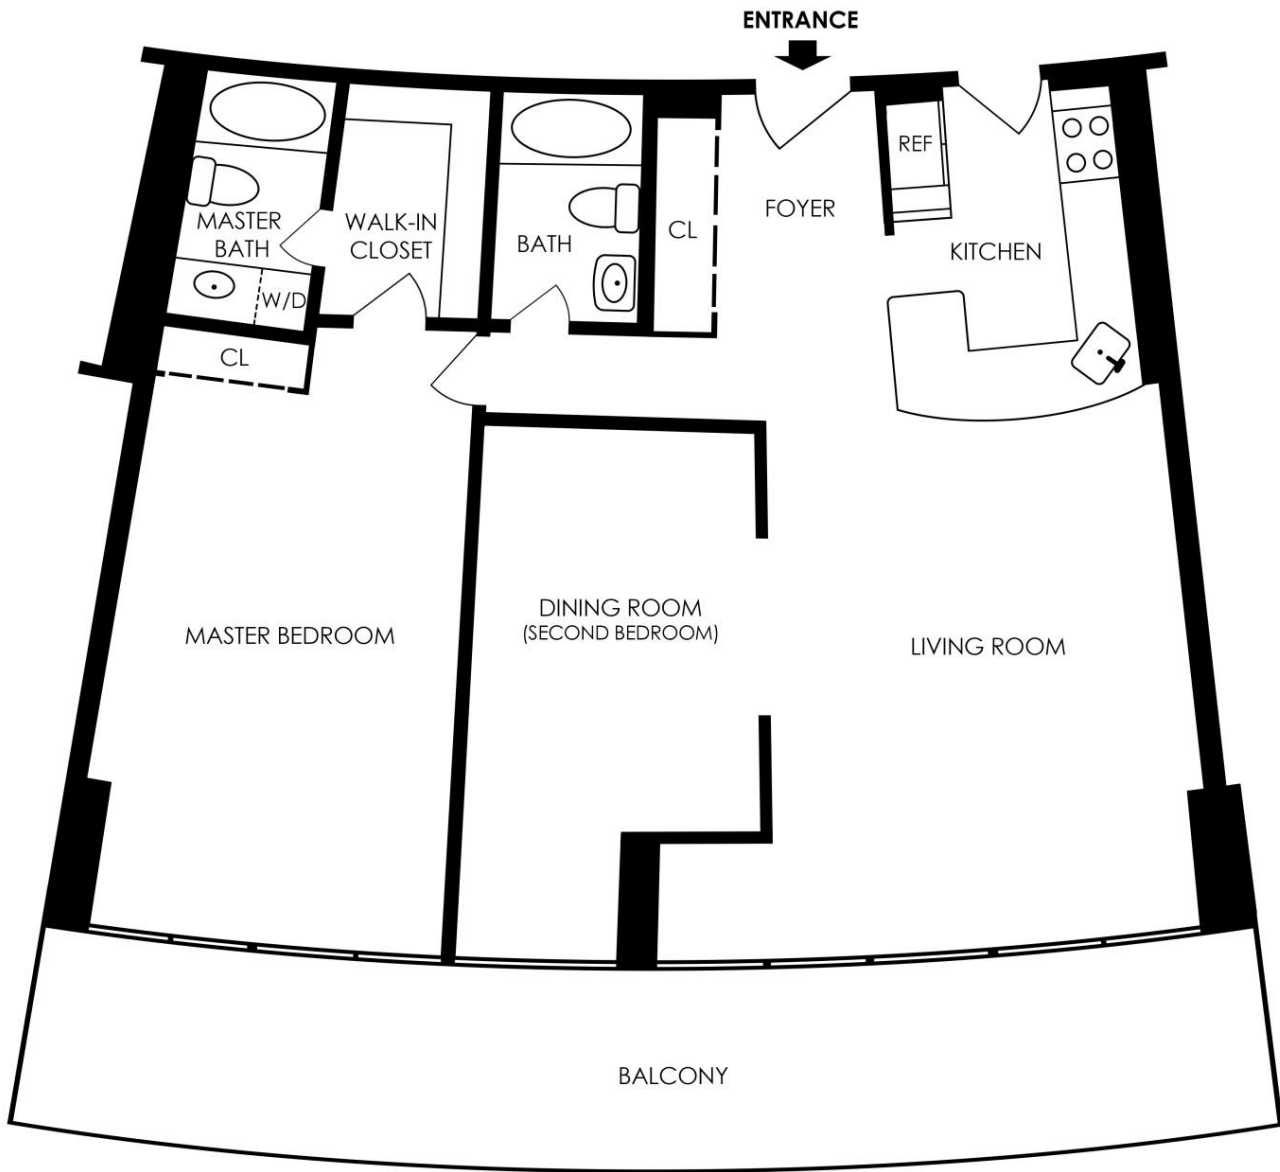

Call **GIGI WINSTON** - Broker, GRI®  
(202) 333-4167 | winstonre.com

**1110-S WATERGATE EAST**  
2500 Virginia Avenue NW, Washington DC 20037

(FLOOR PLAN IS APPROXIMATE)