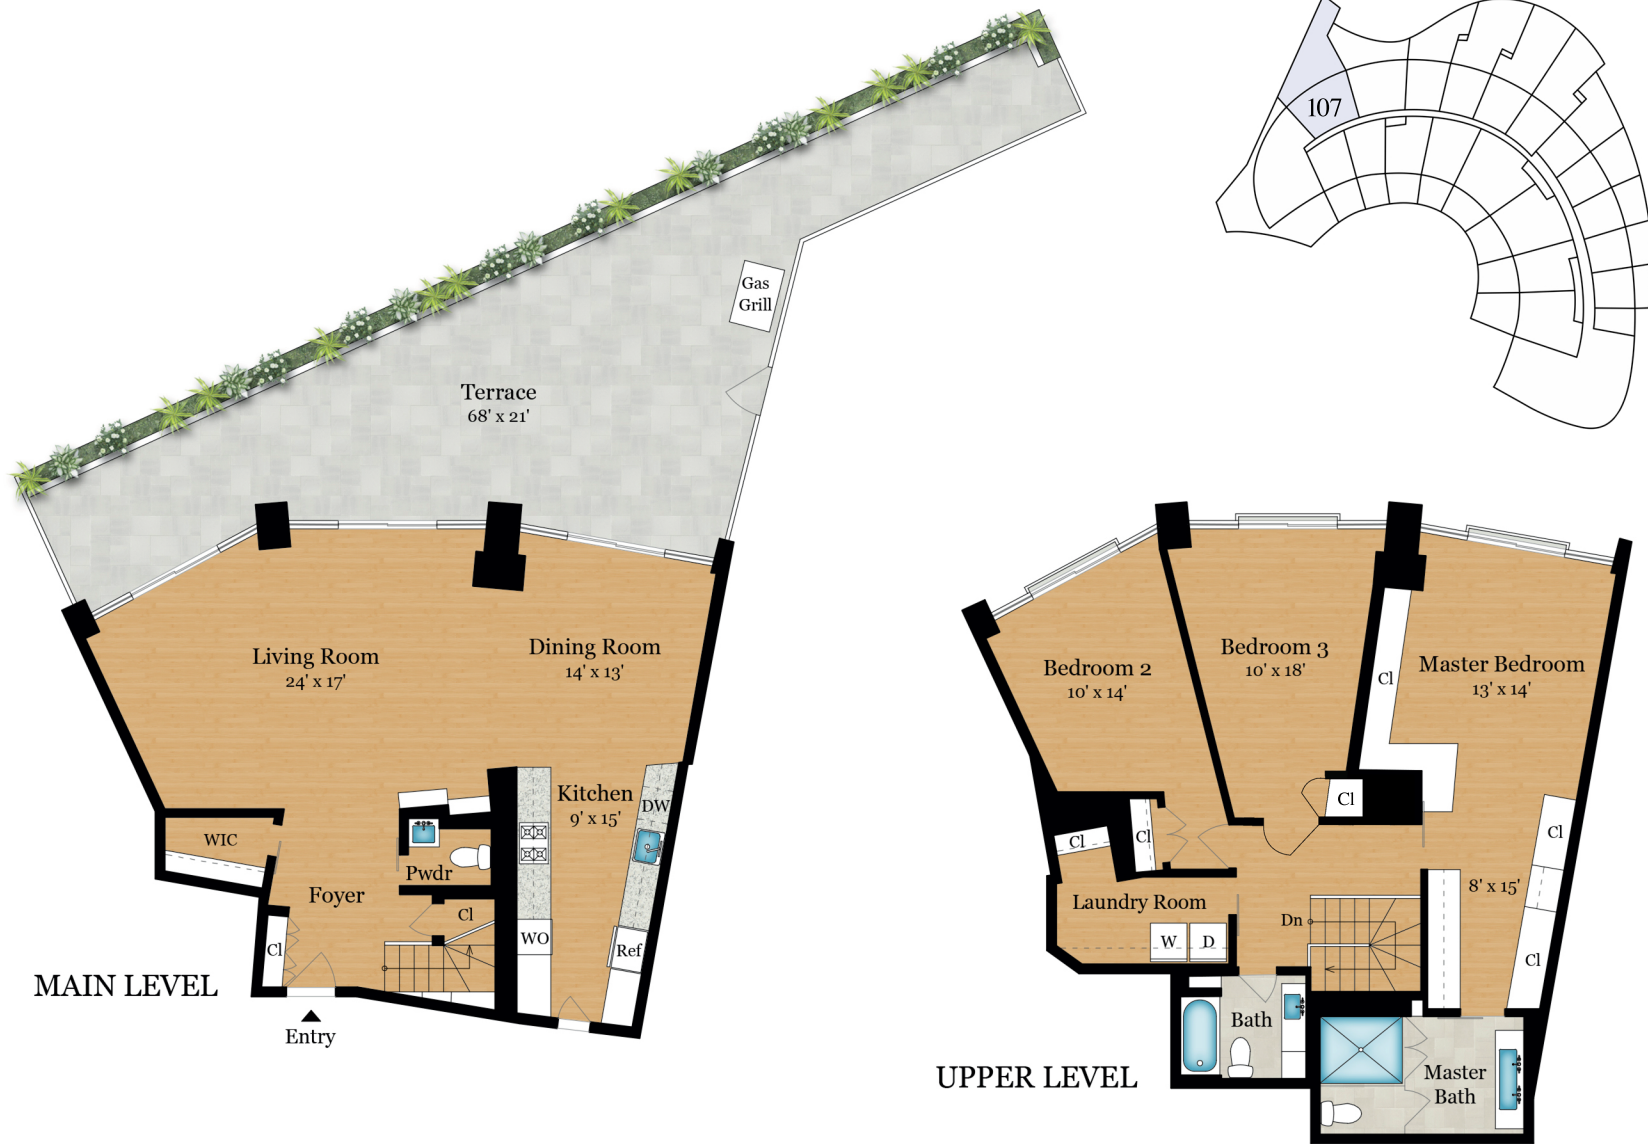

700 NEW HAMPSHIRE AVENUE NW | 107

WASHINGTON, DC 20037

Rendering by Floor Plan Visuals.
All measurements are approximate. While deemed reliable, no information on these floor plans should be relied upon without independent verification.