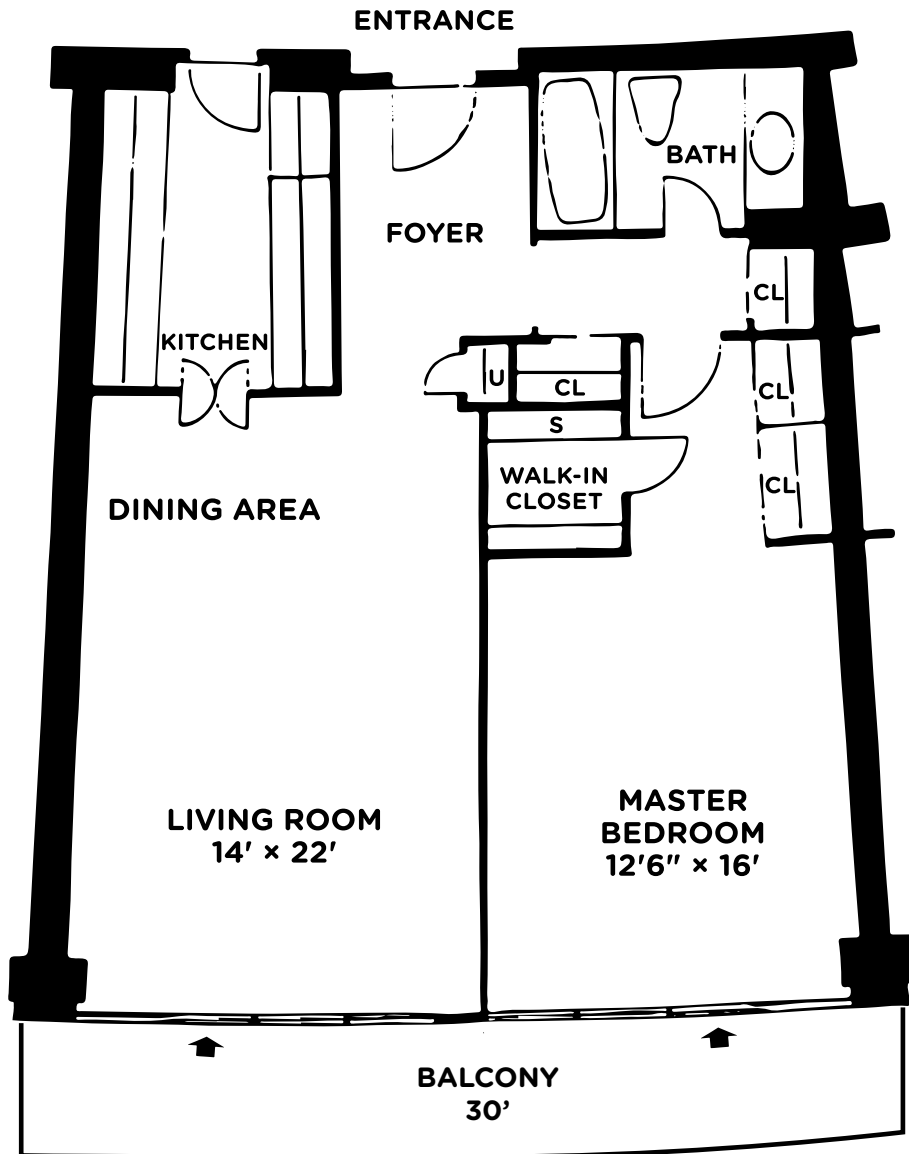

812 WATERGATE SOUTH

826 SQUARE FEET
FLOOR PLAN IS APPROXIMATE

W
WINSTON REAL ESTATE

Over 50 Years of Real Estate Experience

CALL GIGI WINSTON BROKER, GRI®
(202) 333-4167
winstonre.com