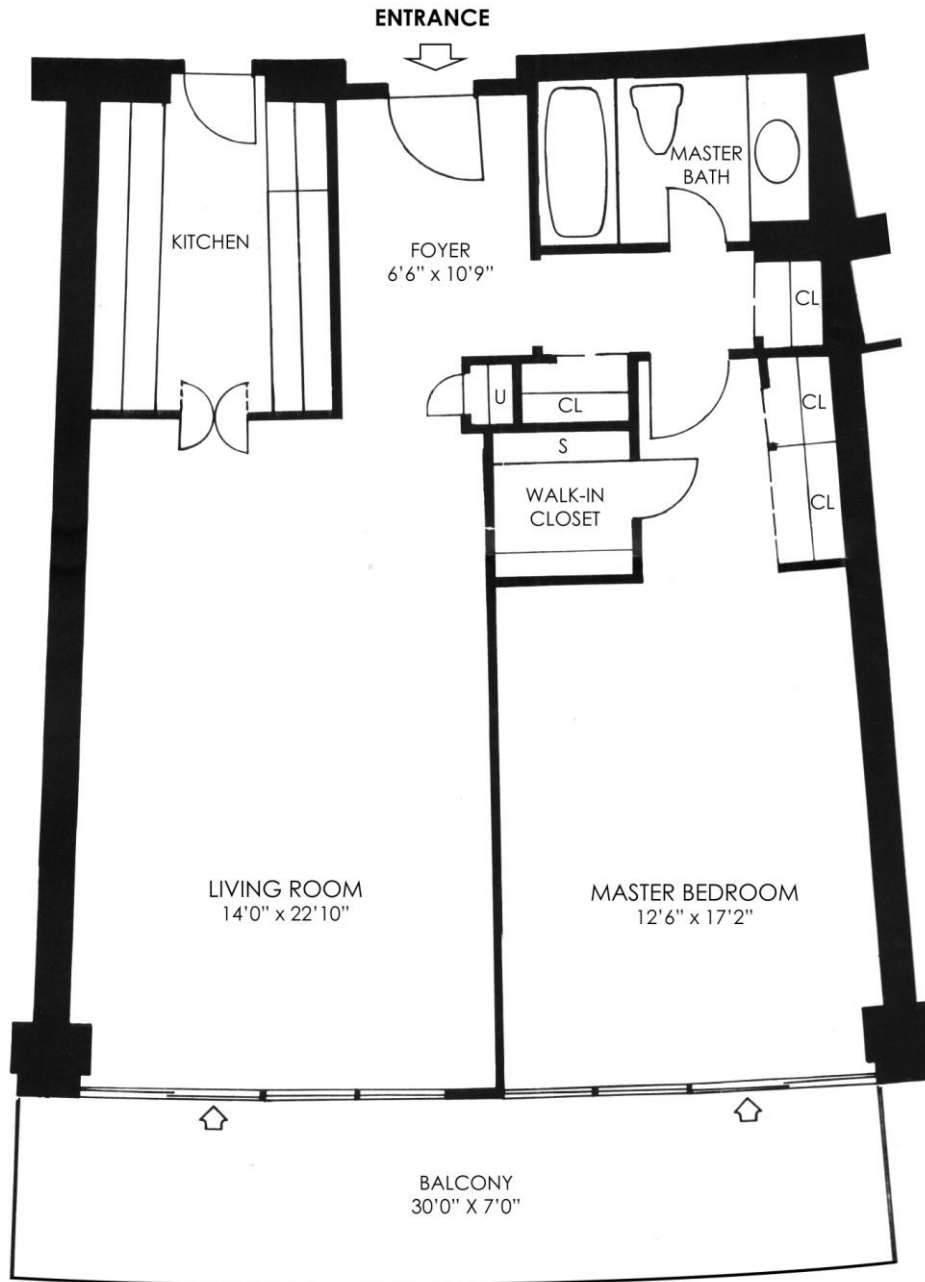

Call **GIGI WINSTON** - Broker, GRI®
(202) 333-4167 | winstonre.com

1215 WATERGATE SOUTH

700 New Hampshire Avenue NW, Washington DC 20037

(FLOOR PLAN IS APPROXIMATE)