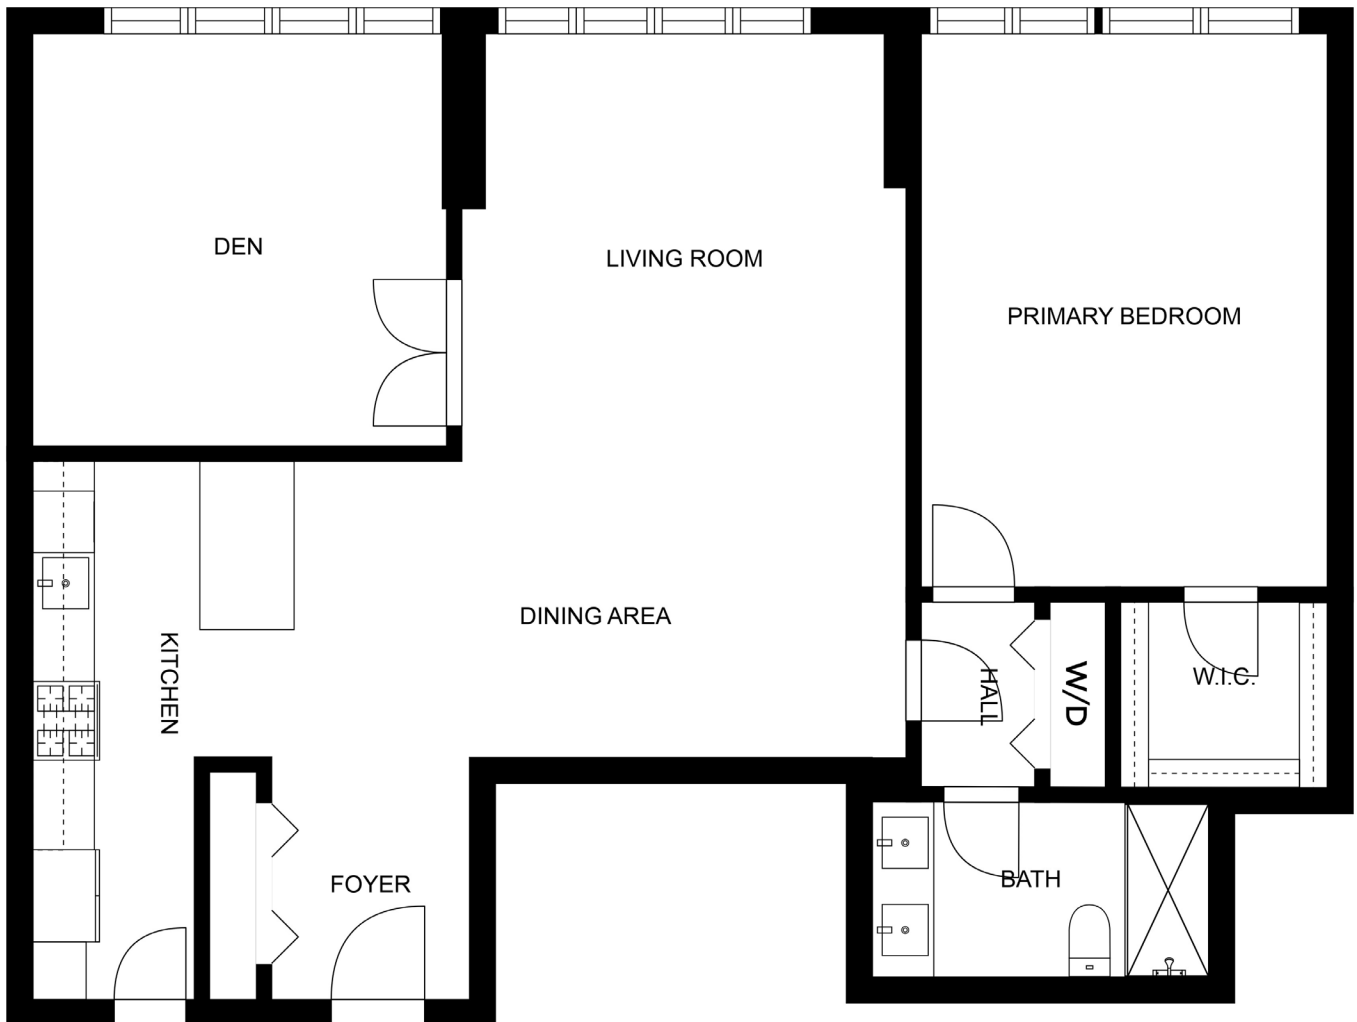

917-S WATERGATE EAST

1,195 SQUARE FEET
FLOOR PLAN IS APPROXIMATE

Over 50 Years of Real Estate Experience

CALL GIGI WINSTON BROKER, GRI®
(202) 333-4167
winstonre.com