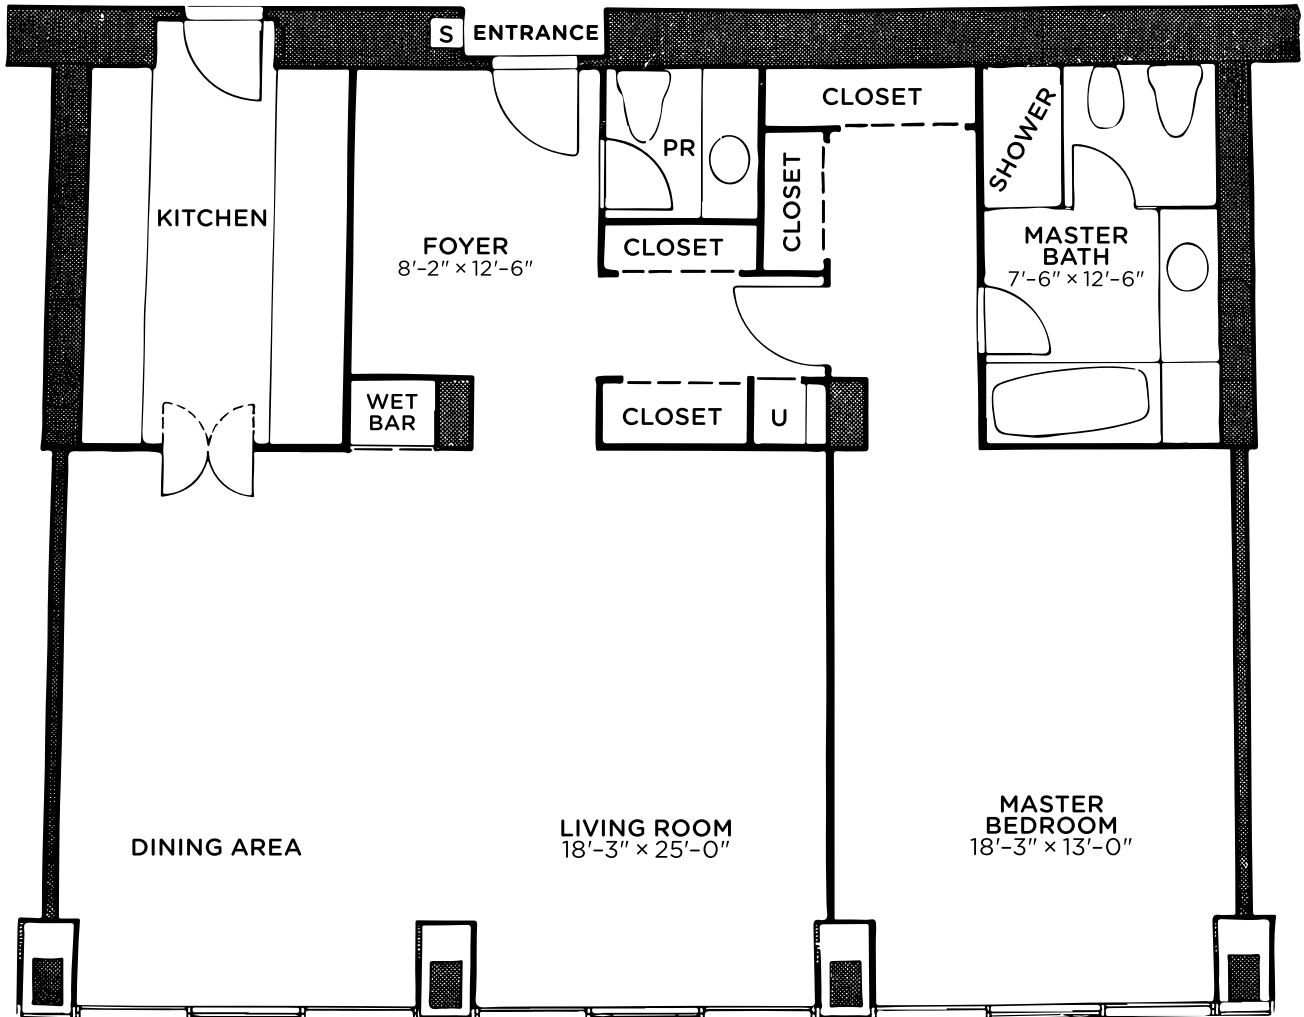

704 WATERGATE WEST

1,295 SQUARE FEET

FLOOR PLAN IS APPROXIMATE

Over 50 Years of Real Estate Experience

CALL GIGI WINSTON BROKER, GRI®
(202) 333-4167
winstonre.com