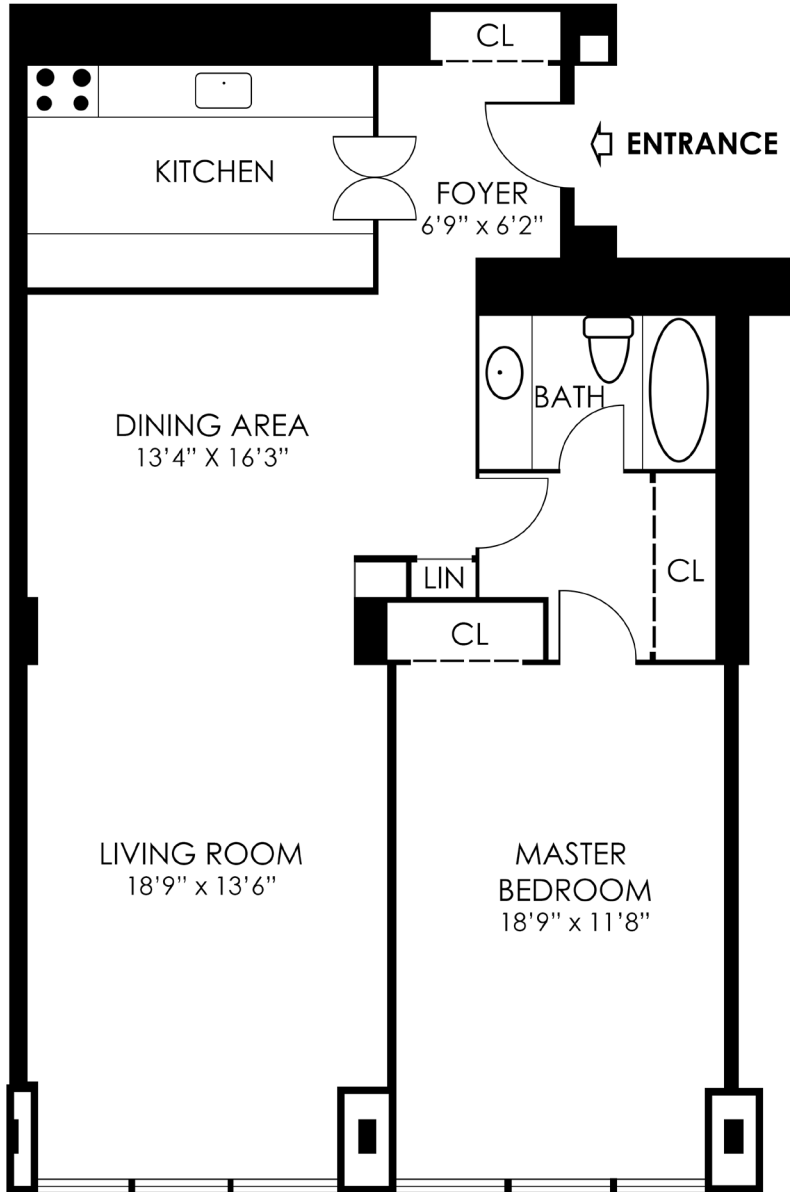

905 WATERGATE WEST

965 SQUARE FEET
FLOOR PLAN IS APPROXIMATE

Over 50 Years of Real Estate Experience

CALL GIGI WINSTON BROKER, GRI®
(202) 333-4167
winstonre.com