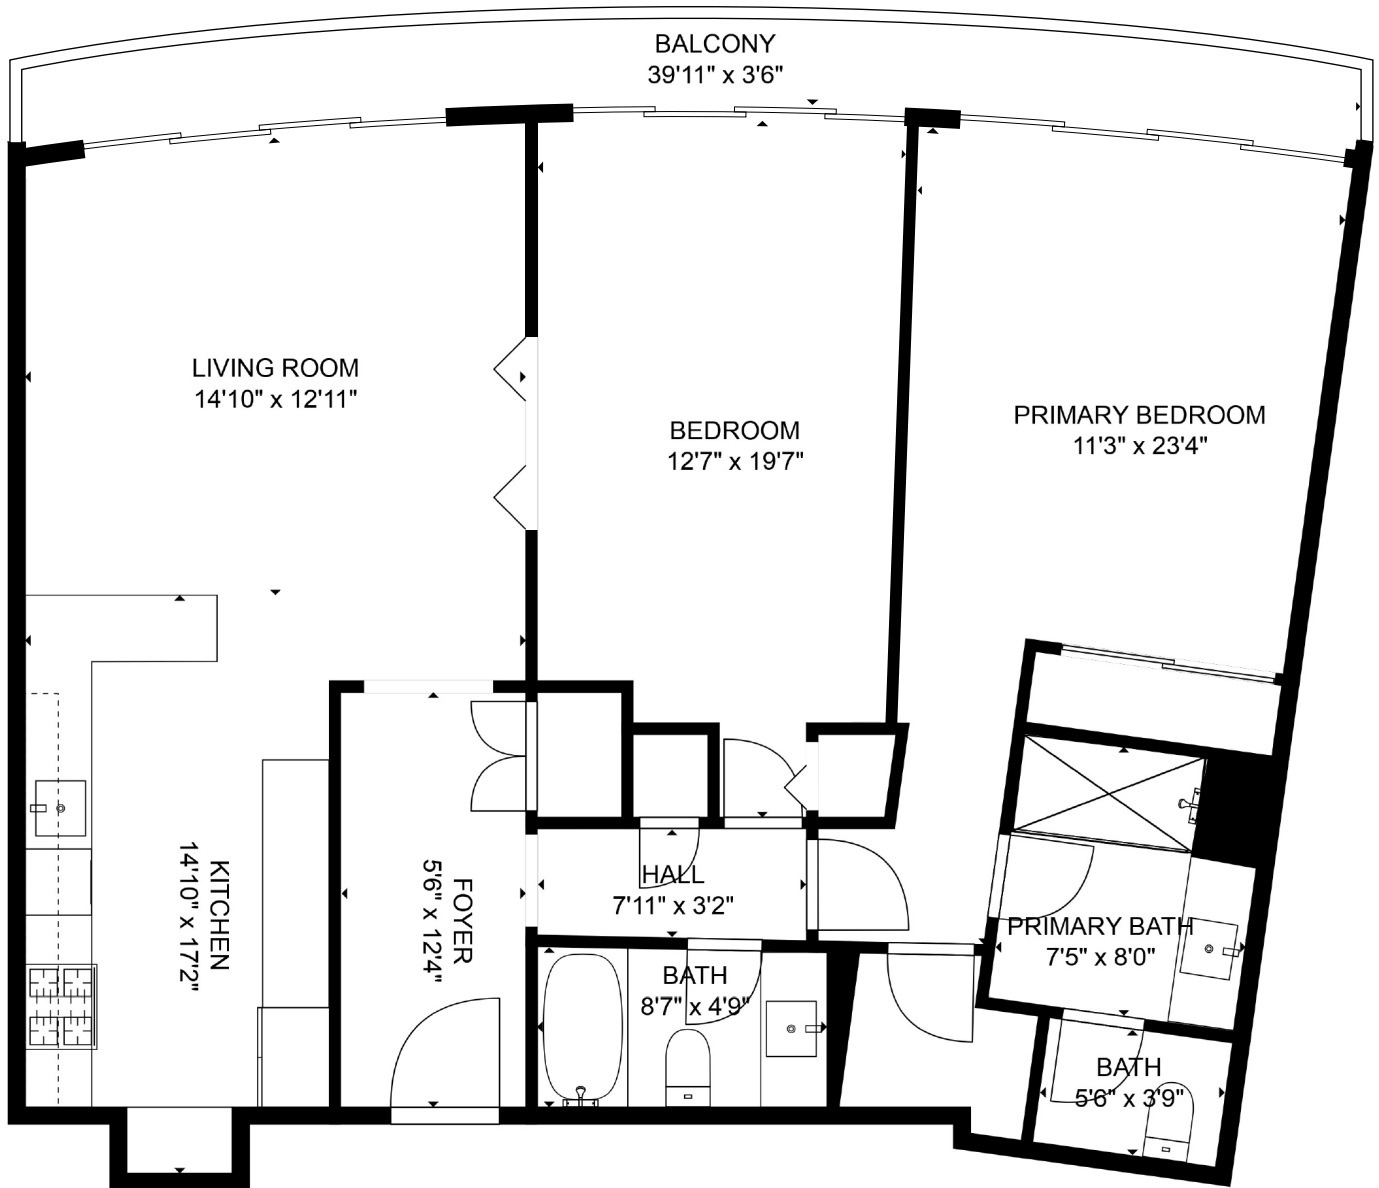

807 WATERGATE SOUTH

1,217 SQUARE FEET
FLOOR PLAN IS APPROXIMATE

WINSTON REAL ESTATE

Over 50 Years of Real Estate Experience

CALL GIGI WINSTON BROKER, GRI®
(202) 333-4167
winstonre.com