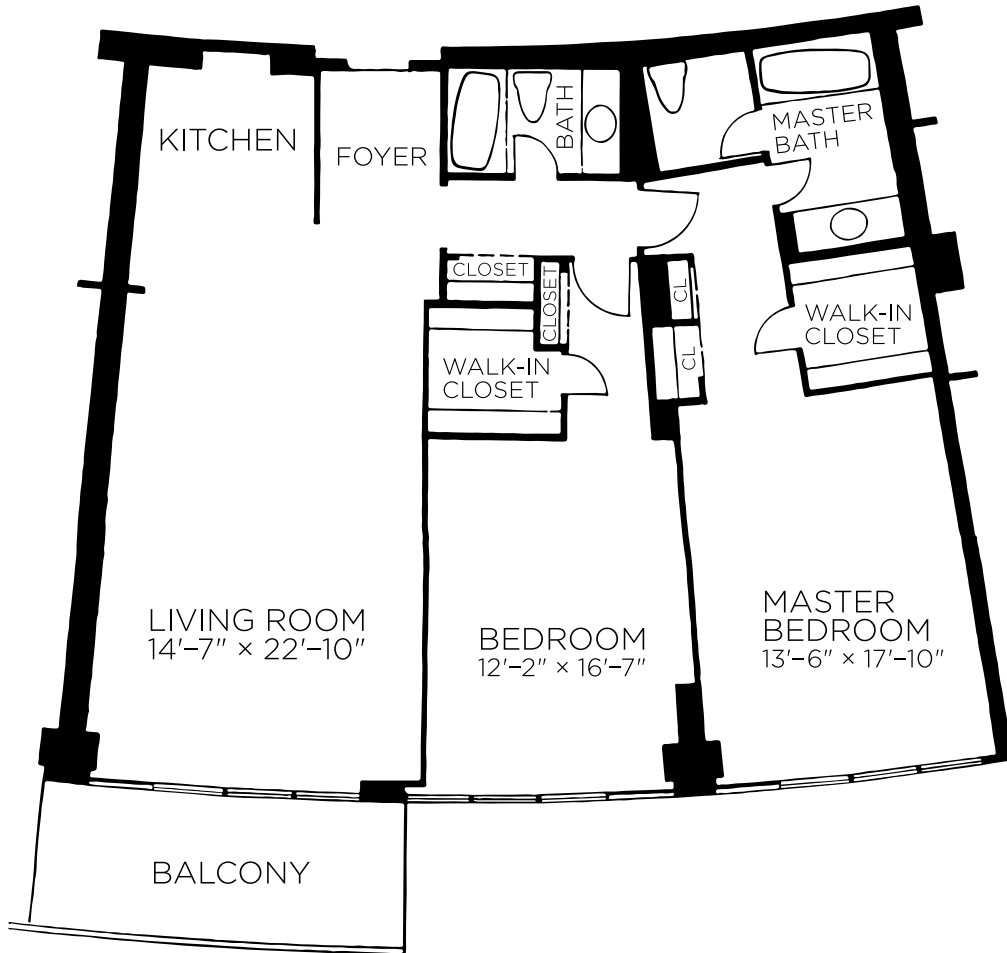

510 WATERGATE SOUTH

1,381 SQUARE FEET

FLOOR PLAN IS APPROXIMATE.

Over 50 Years of Real Estate Experience

CALL GIGI WINSTON BROKER, GRI®
(202) 333-4167
winstonre.com

#1 ON-SITE WATERGATE SPECIALISTS!