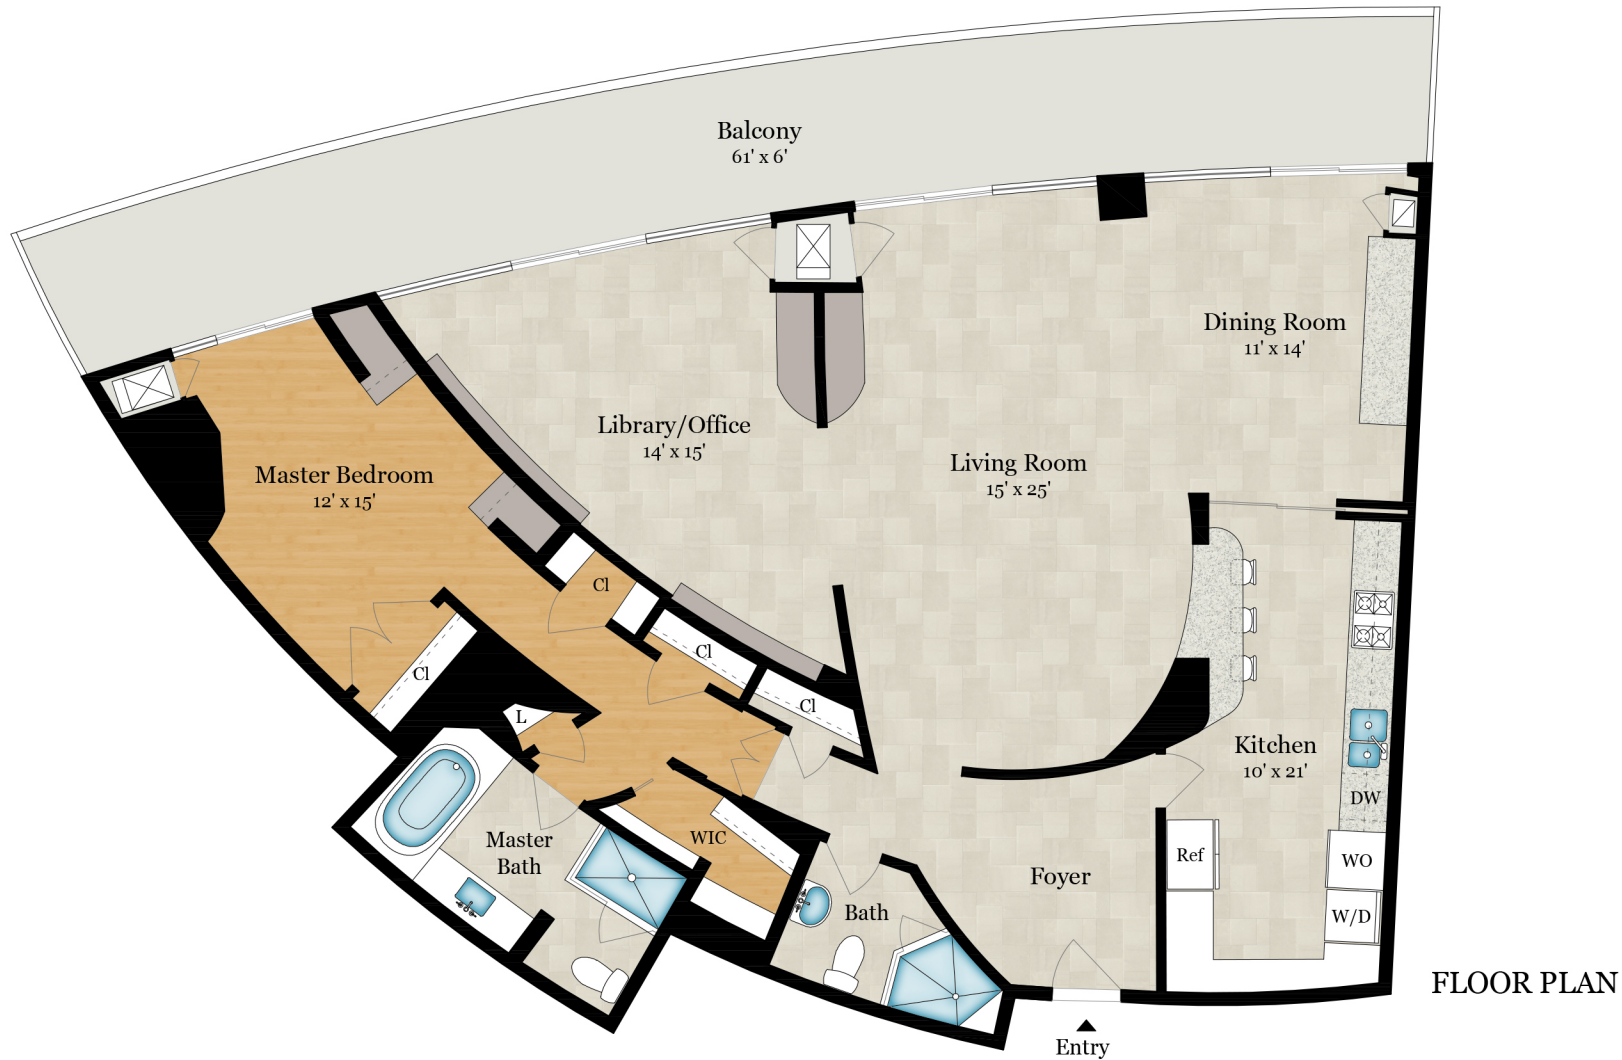

# 700 NEW HAMPSHIRE AVENUE NW | 306

WASHINGTON, DC 20037

Rendering by Floor Plan Visuals.  
All measurements are approximate. While deemed reliable, no information on these floor plans should be relied upon without independent verification.