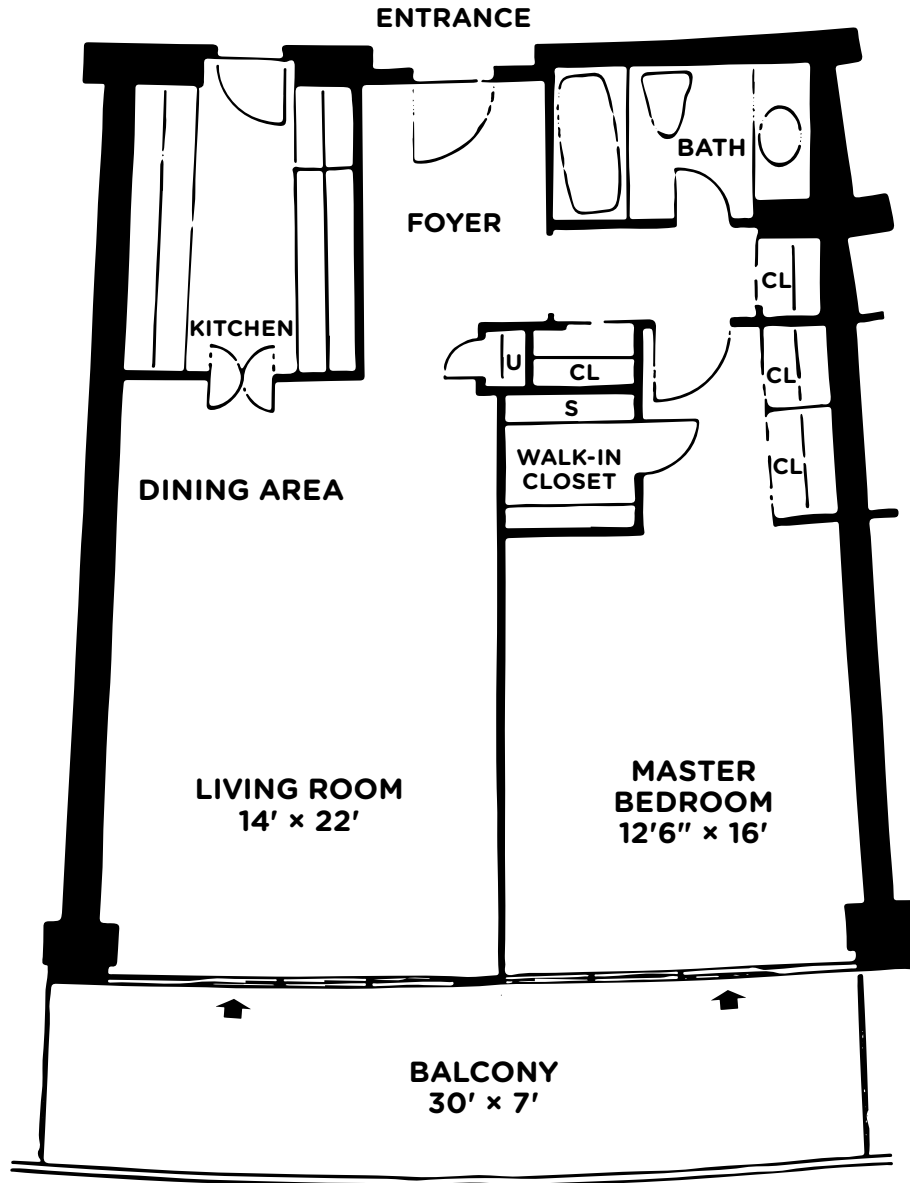

612 WATERGATE SOUTH

932 SQUARE FEET

*Floor plan is approximate.

Over 50 Years of Real Estate Experience

Call **Gigi Winston** – Broker, GRI®
#1 On-Site Watergate Specialists!

(202) 333-4167
winstonre.com