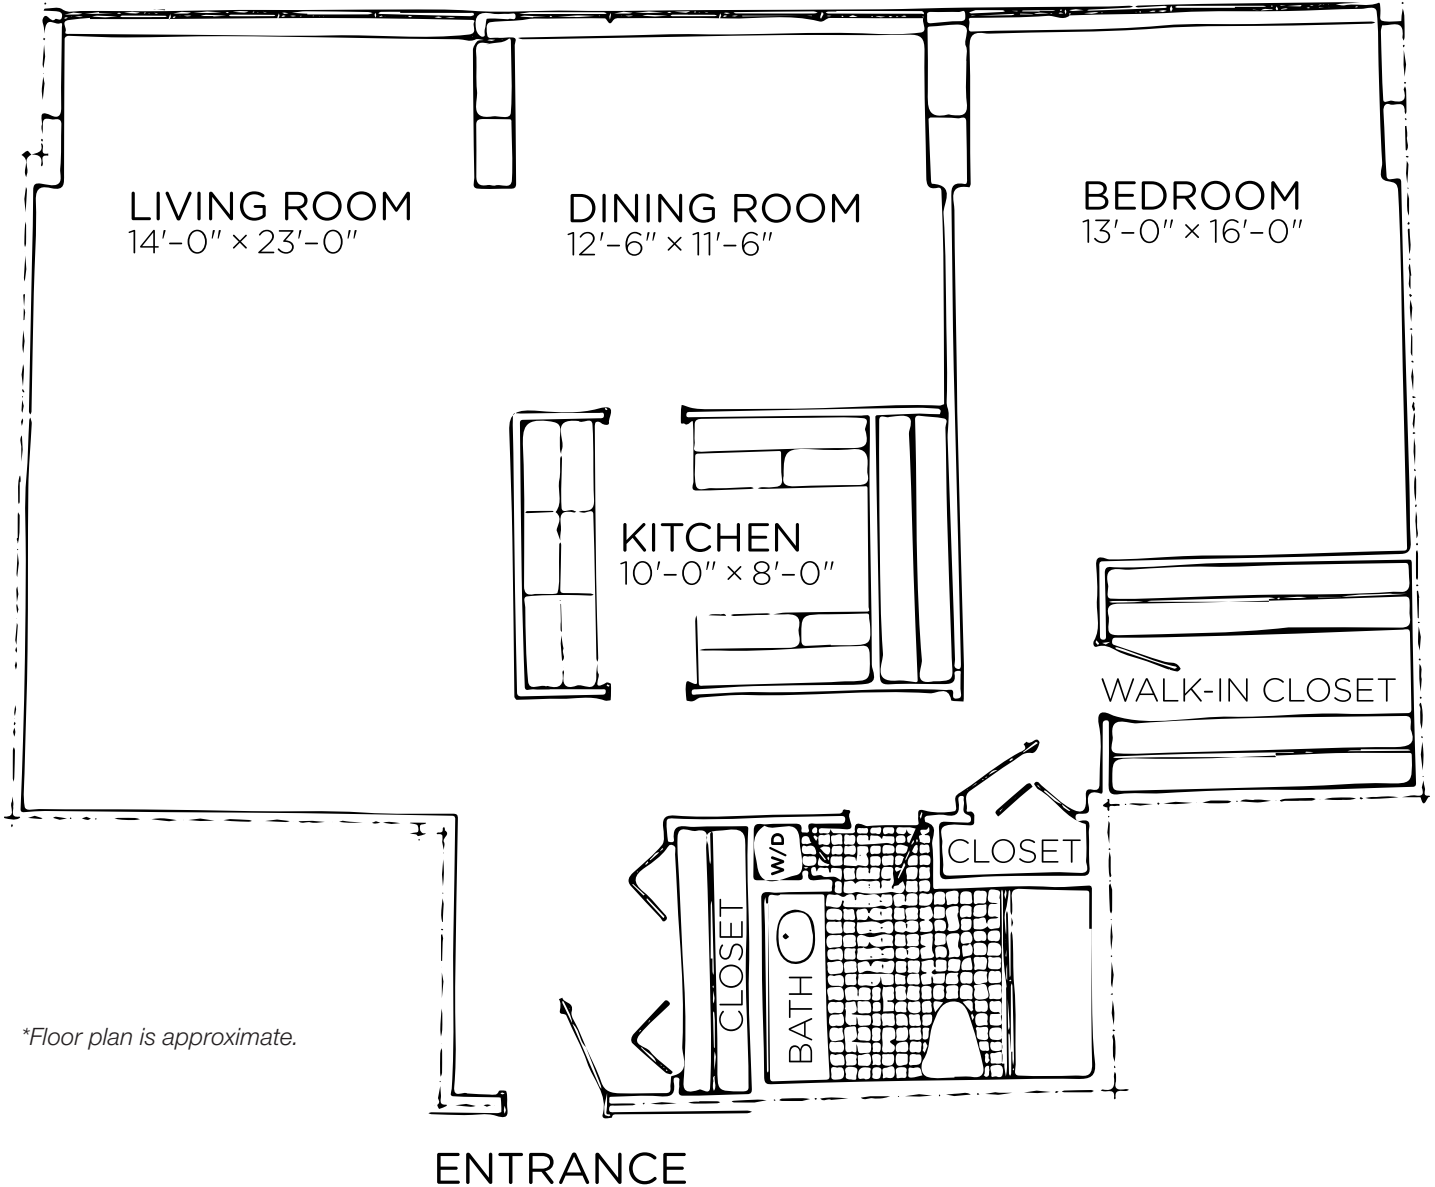

201-N WATERGATE EAST

1,125 SQUARE FEET

*Floor plan is approximate.

Over 50 Years of Real Estate Experience

Call **Gigi Winston** – Broker, GRI®
#1 On-Site Watergate Specialists!

(202) 333-4167
winstonre.com