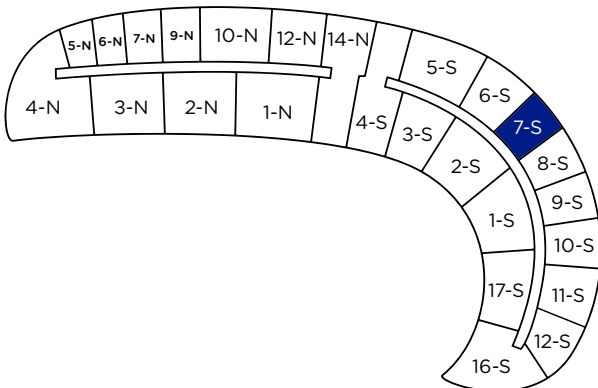

407-S WATERGATE EAST

1,495 SQUARE FEET

ORIGINAL FLOOR PLAN

FLOOR PLAN IS APPROXIMATE

Over 50 Years of Real Estate Experience

CALL GIGI WINSTON BROKER, GRI®
 (202) 333-4167
winstonre.com