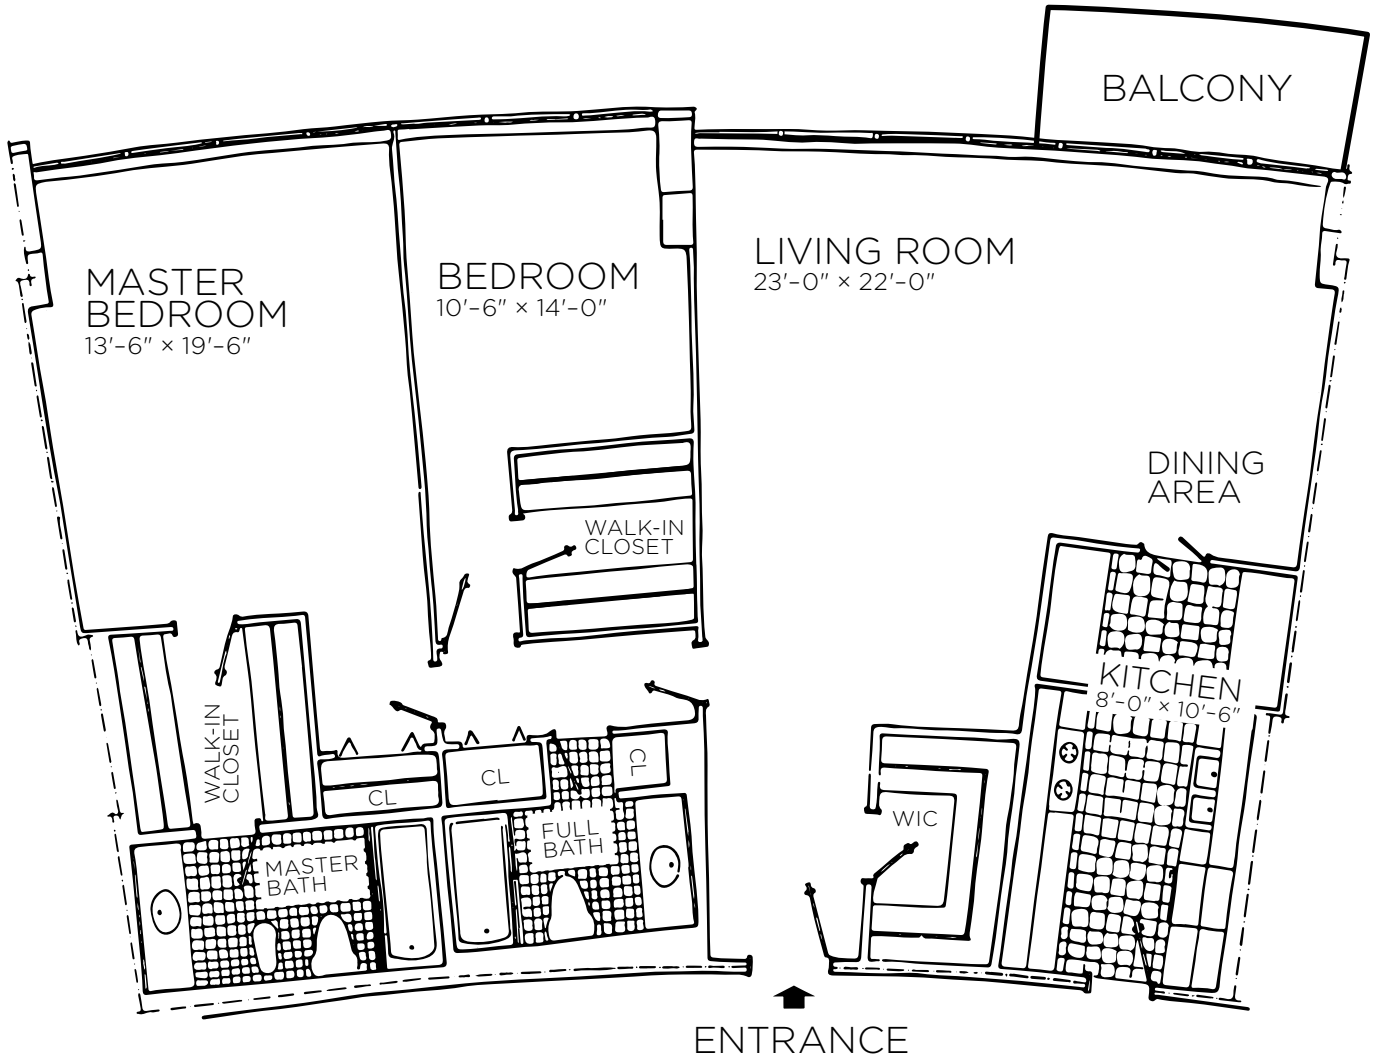

407-S WATERGATE EAST

1,495 SQUARE FEET

ORIGINAL FLOOR PLAN

FLOOR PLAN IS APPROXIMATE

Over 50 Years of Real Estate Experience

CALL GIGI WINSTON BROKER, GRI®
 (202) 333-4167
winstonre.com