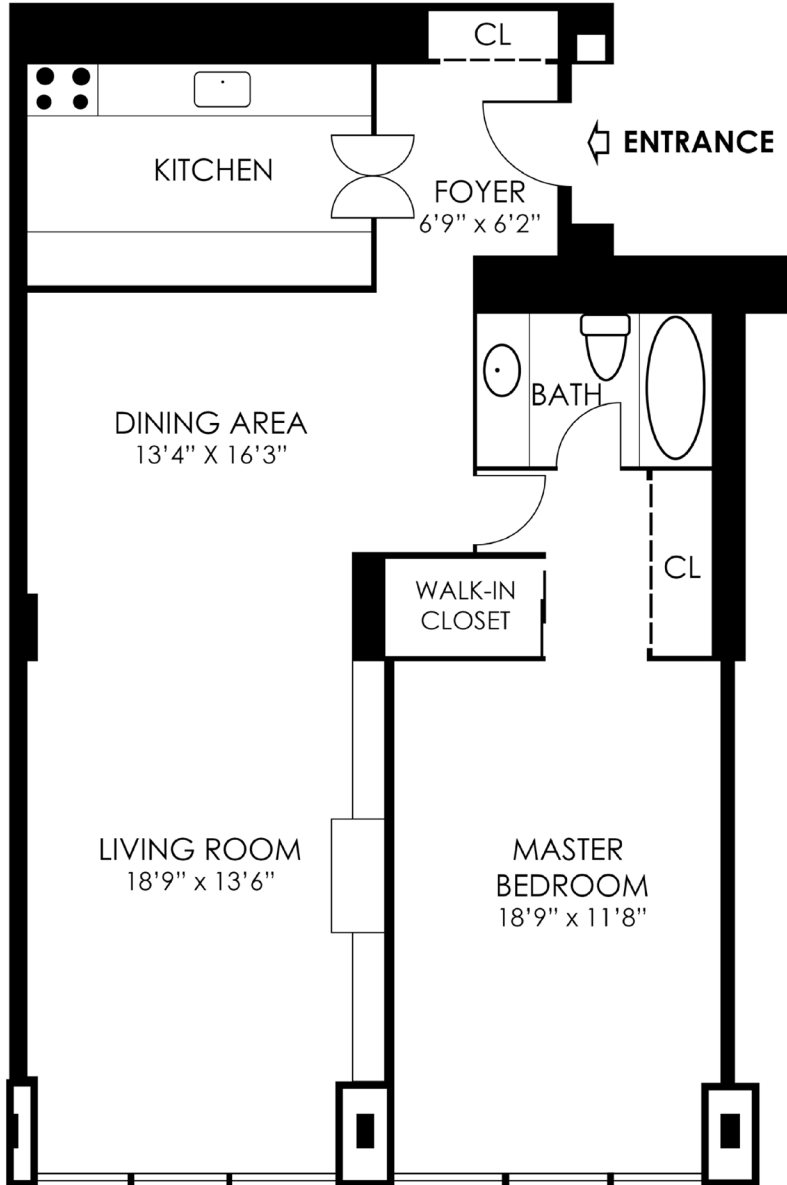

1105 WATERGATE WEST

1,030 SQUARE FEET
FLOOR PLAN IS APPROXIMATE

Over 50 Years of Real Estate Experience

CALL GIGI WINSTON BROKER, GRI®
(202) 333-4167
winstonre.com