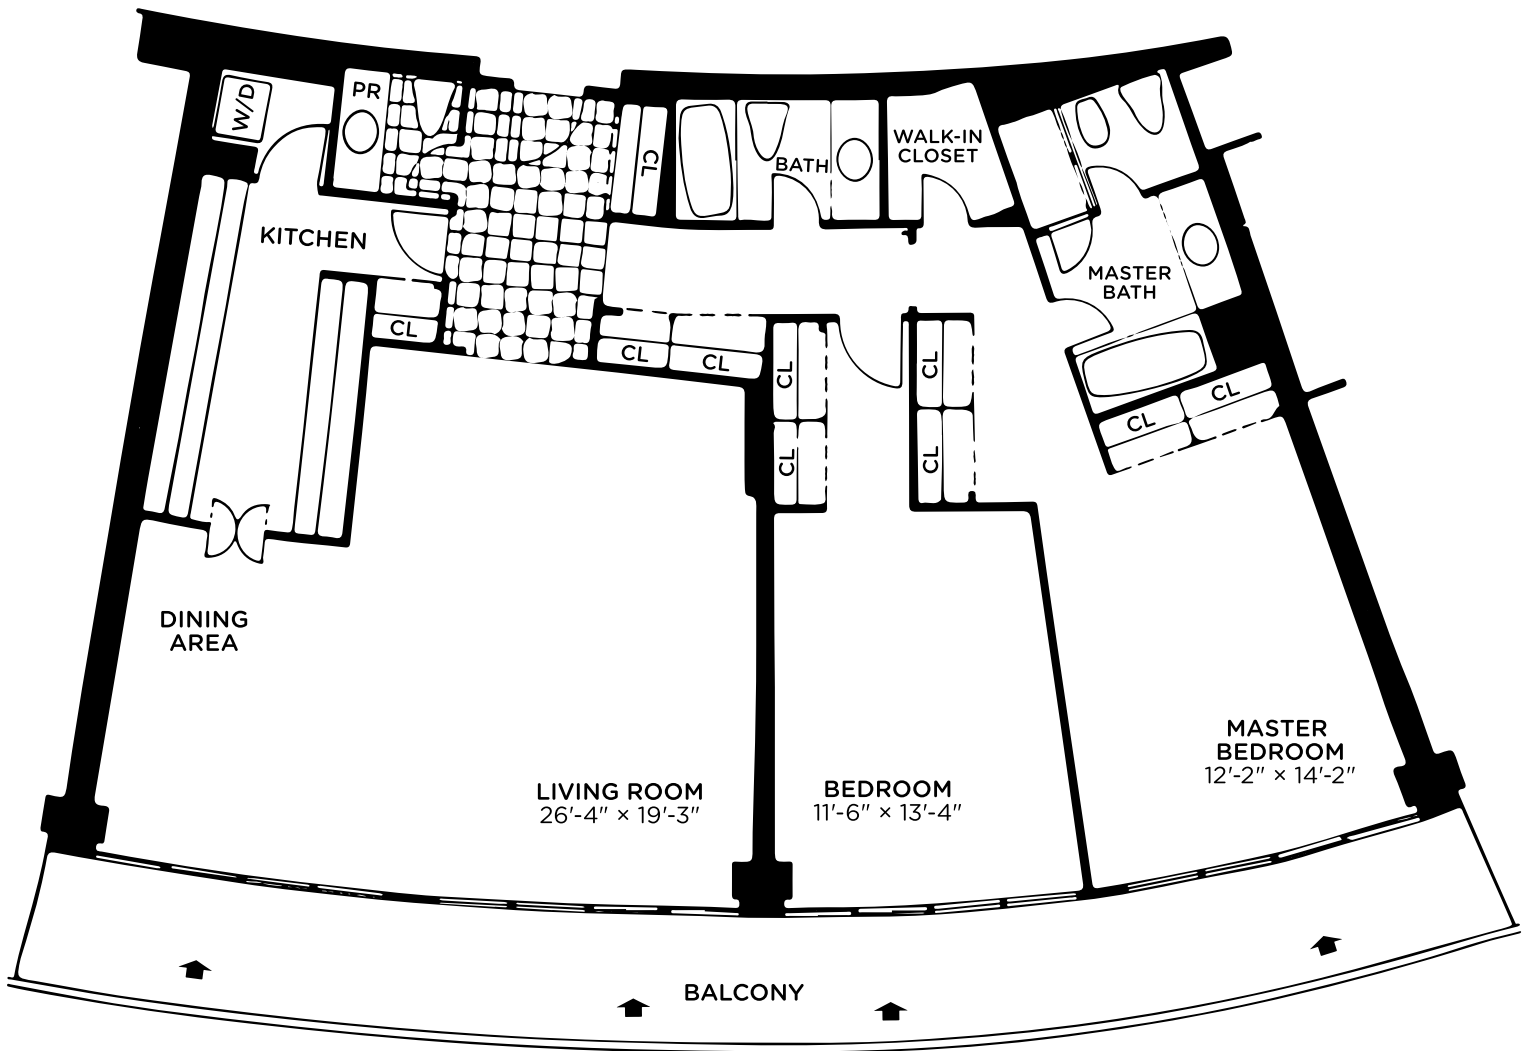

# 806 WATERGATE SOUTH

1,513 SQUARE FEET

FLOOR PLAN IS APPROXIMATE.

Over 50 Years of Real Estate Experience

Call **Gigi Winston** – Broker, GRI®  
#1 On-Site Watergate Specialists!

**(202) 333-4167**  
winstonre.com