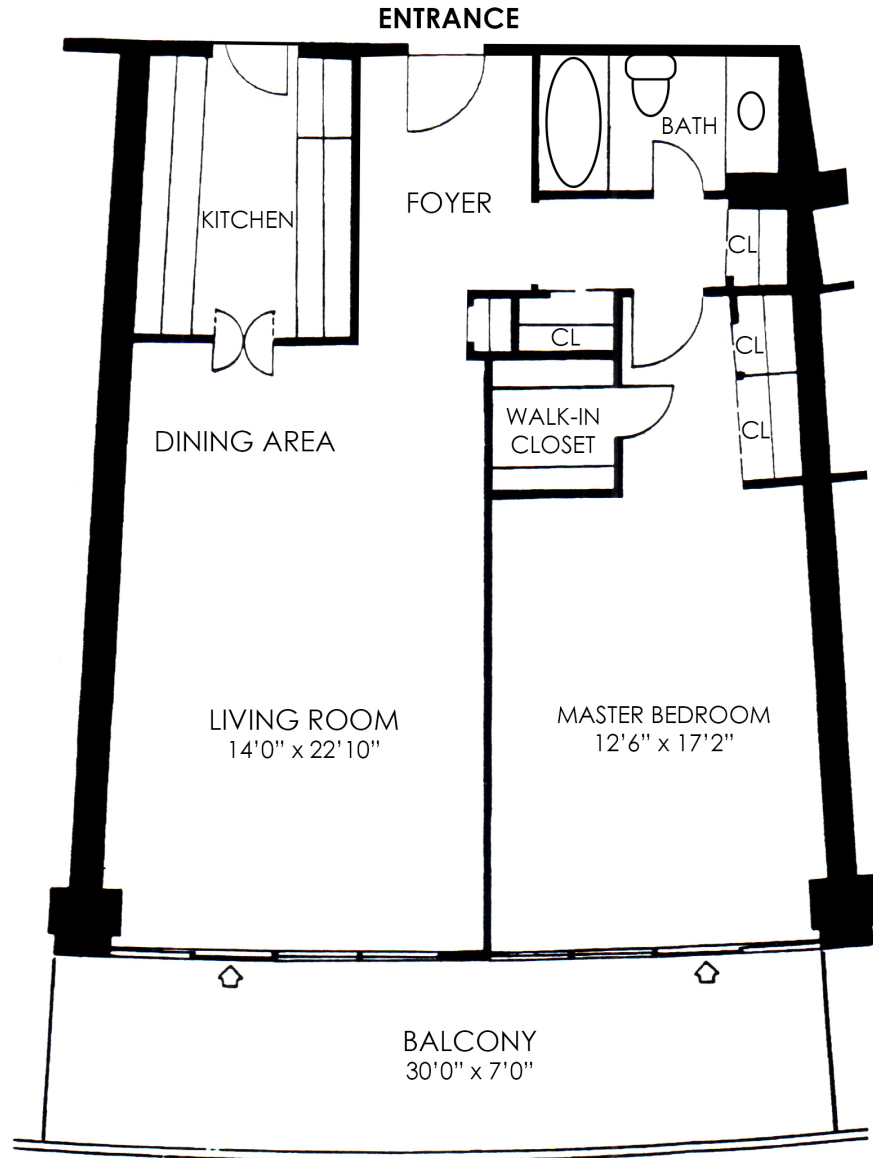

515 WATERGATE SOUTH

932 SQUARE FEET

*Floor plan is approximate.

Over 50 Years of Real Estate Experience

Call **Gigi Winston** – Broker, GRI®
#1 On-Site Watergate Specialists!

(202) 333-4167
winstonre.com