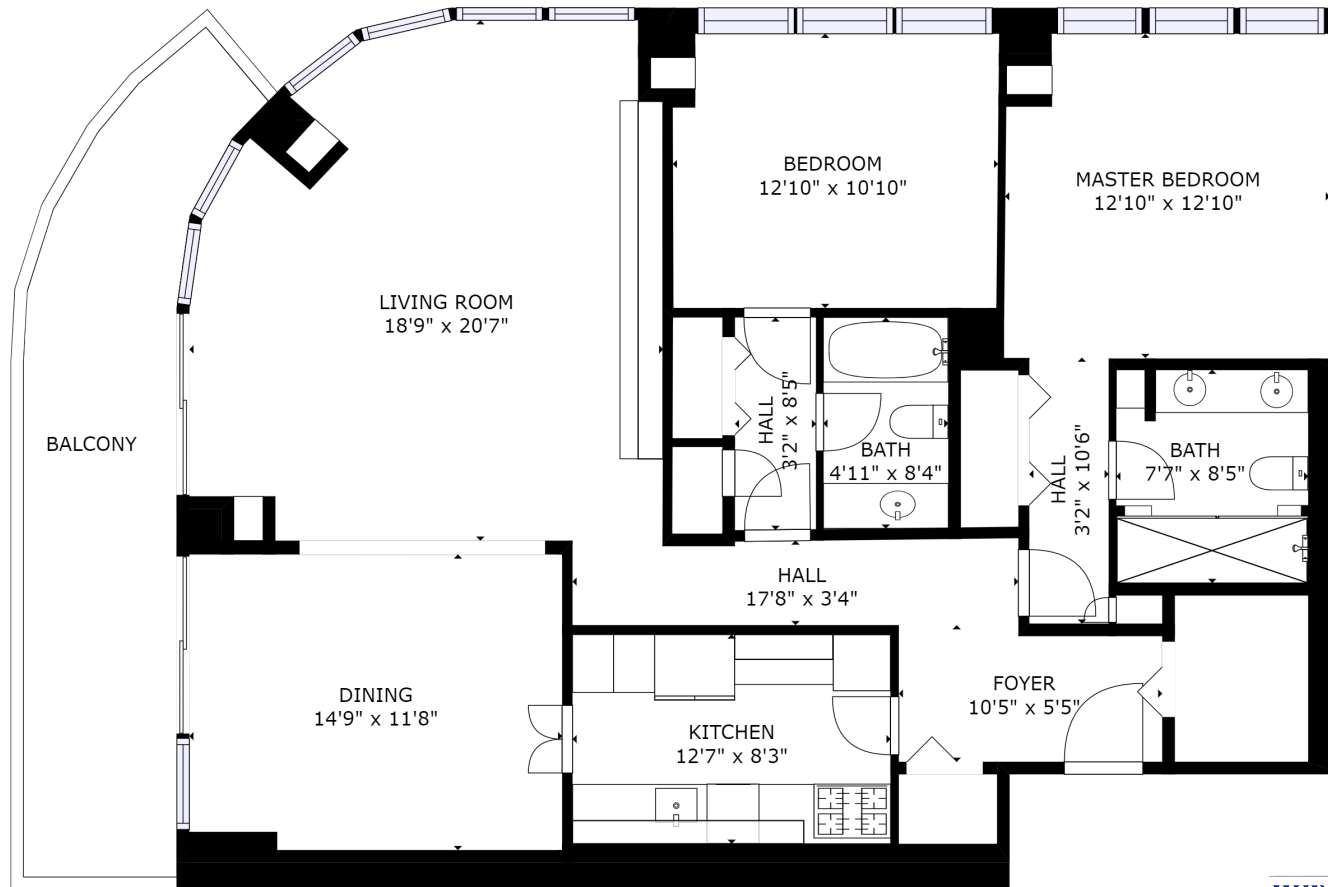

1010 WATERGATE WEST

1,375 SQUARE FEET
FLOOR PLAN IS APPROXIMATE

WINSTON REAL ESTATE
Over 50 Years of Real Estate Experience

CALL GIGI WINSTON BROKER, GRI®
(202) 333-4167
winstonre.com