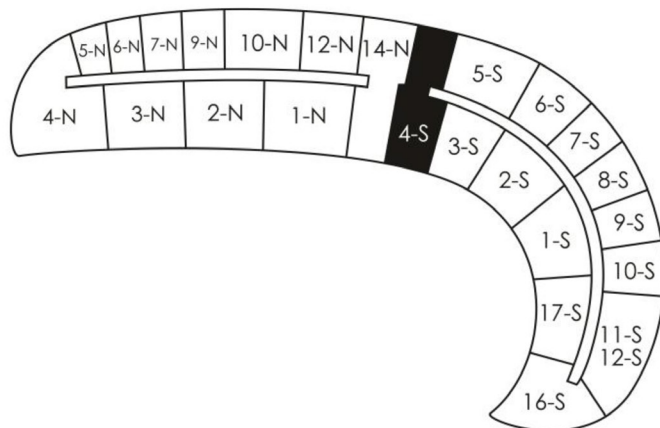

404-S WATERGATE EAST

1,695 SQUARE FEET
FLOOR PLAN IS APPROXIMATE

Over 50 Years of Real Estate Experience

CALL GIGI WINSTON BROKER, GRI®
(202) 333-4167
winstonre.com