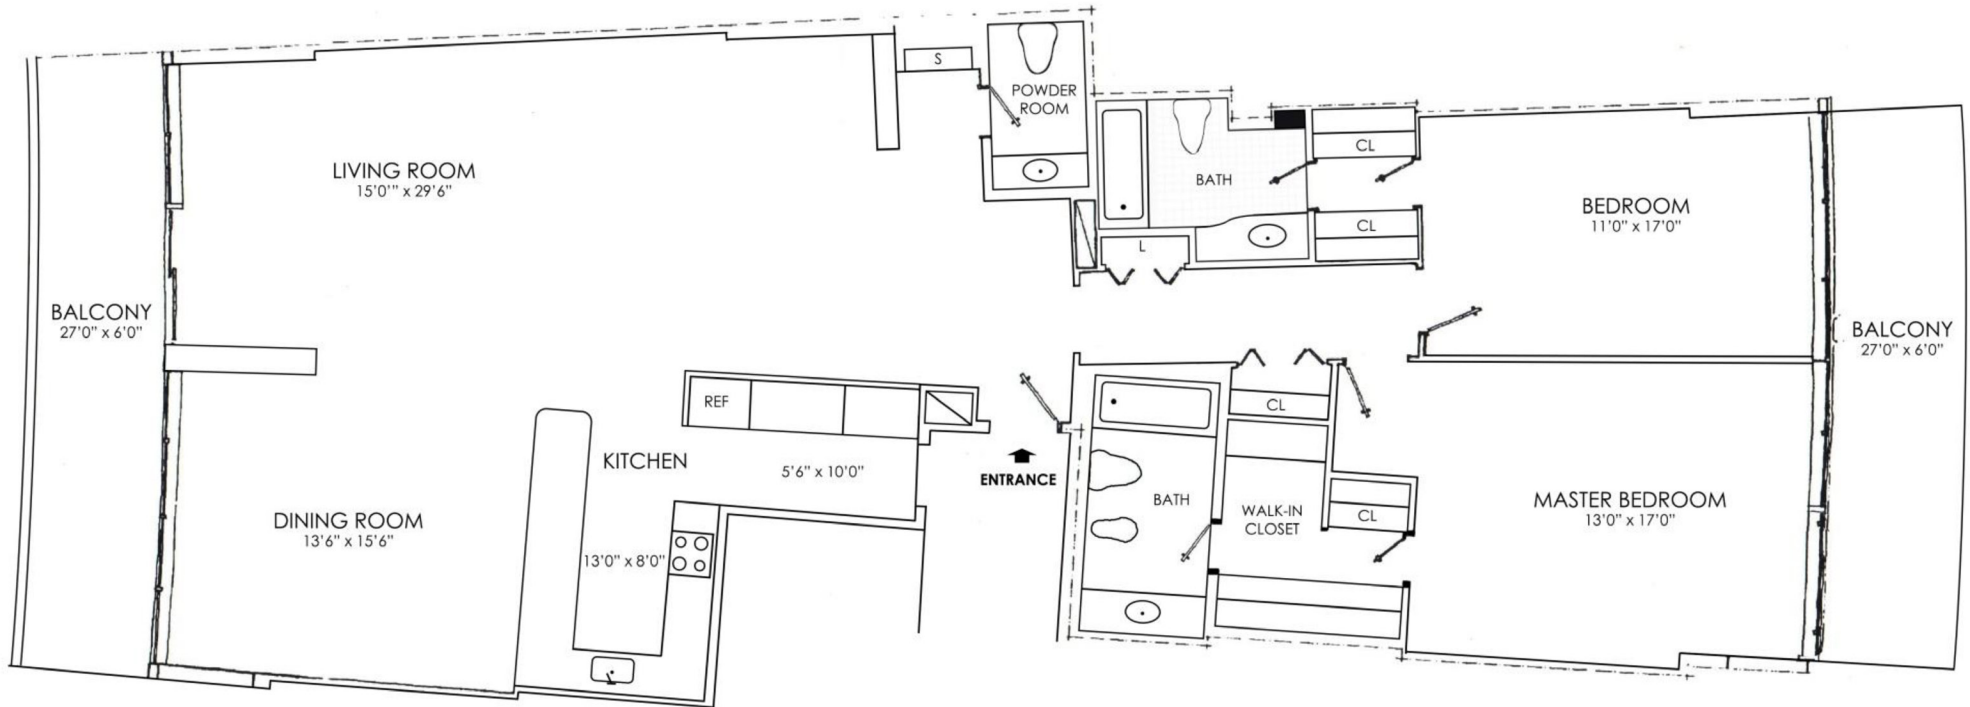

404-S WATERGATE EAST

1,695 SQUARE FEET
FLOOR PLAN IS APPROXIMATE

Over 50 Years of Real Estate Experience

CALL GIGI WINSTON BROKER, GRI®
(202) 333-4167
winstonre.com