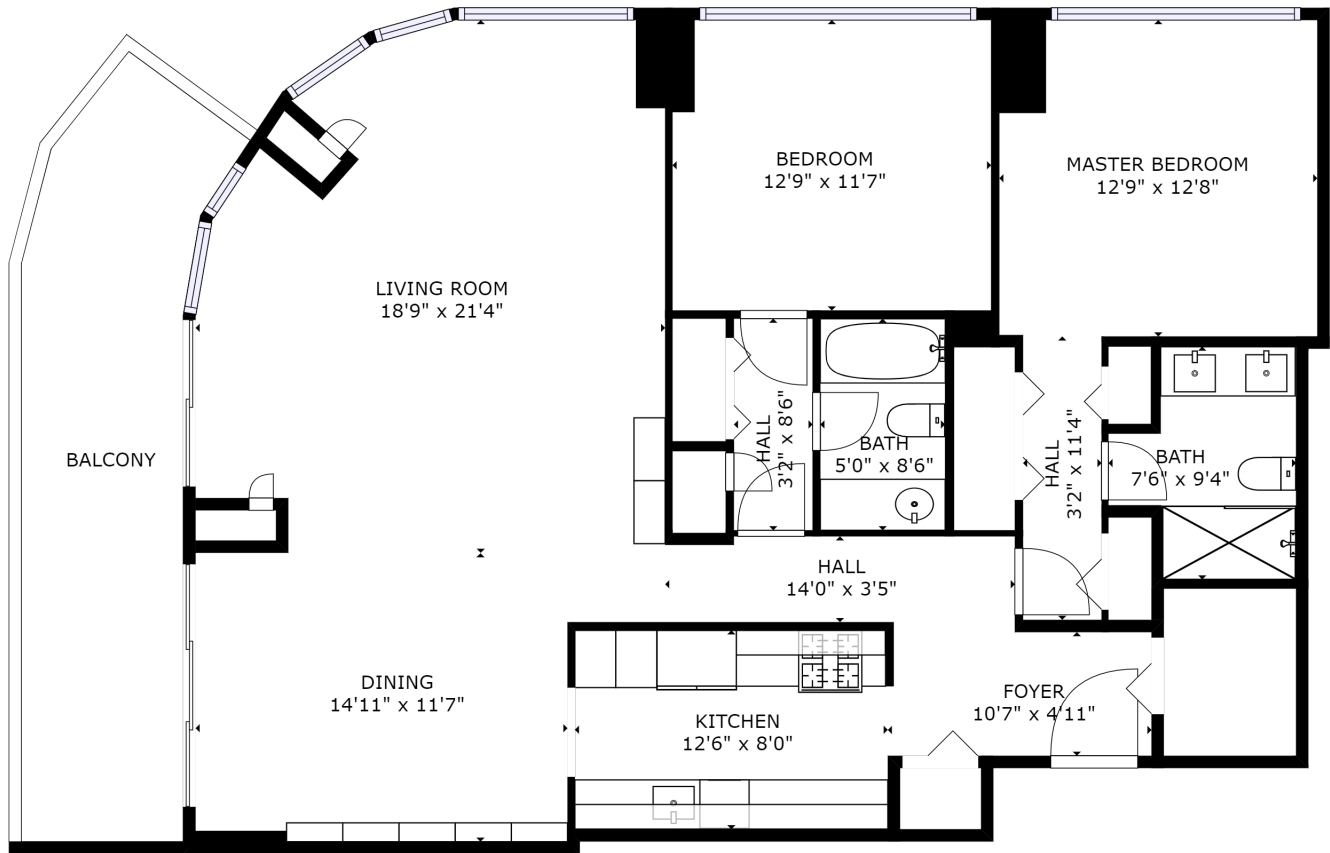

510 WATERGATE WEST

1,410 SQUARE FEET

FLOOR PLAN IS APPROXIMATE

Over 50 Years of Real Estate Experience

CALL GIGI WINSTON BROKER, GRI®
(202) 333-4167
winstonre.com