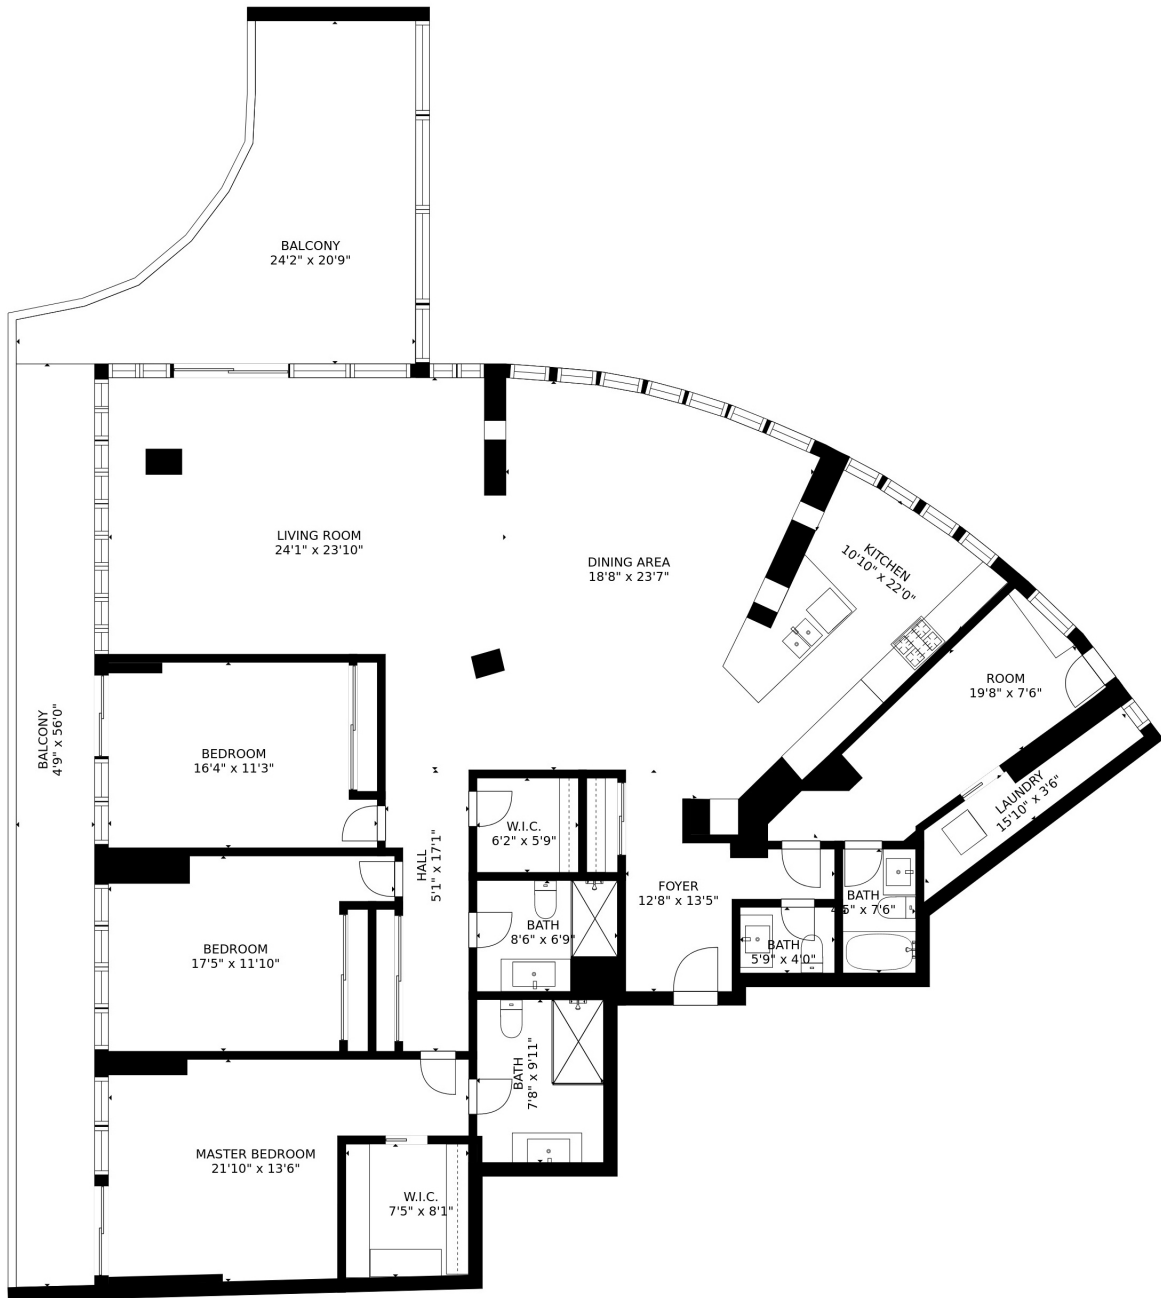

404-N WATERGATE EAST

2,465 SQUARE FEET
FLOOR PLAN IS APPROXIMATE

Over 50 Years of Real Estate Experience

CALL GIGI WINSTON BROKER, GRI®
(202) 333-4167
winstonre.com