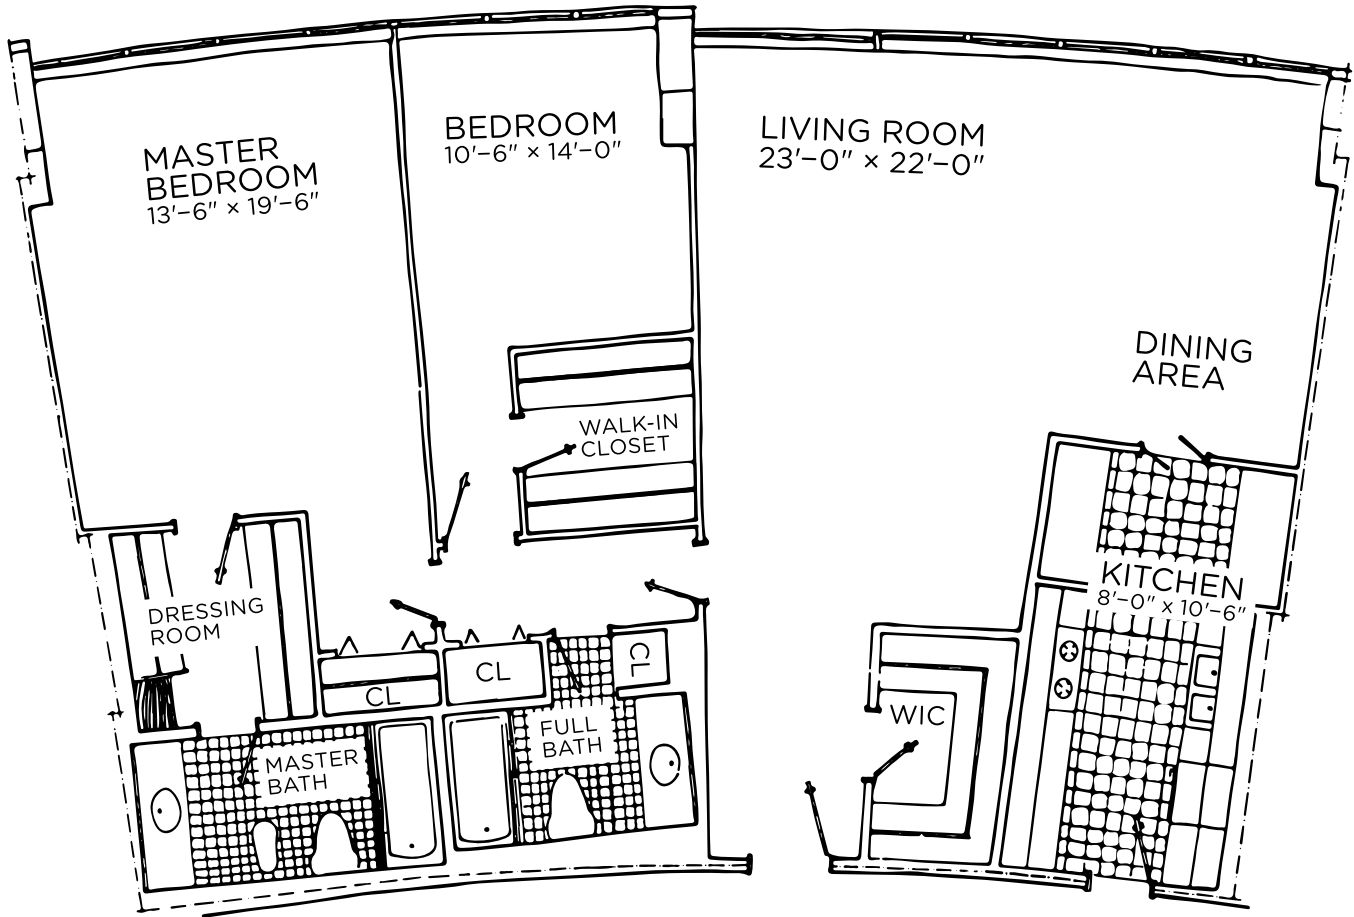

# 307-S WATERGATE EAST

1,500 SQUARE FEET

FLOOR PLAN IS APPROXIMATE.

Over 50 Years of Real Estate Experience

CALL GIGI WINSTON BROKER, GRI®

(202) 333-4167

winstonre.com

#1 ON-SITE WATERGATE SPECIALISTS!