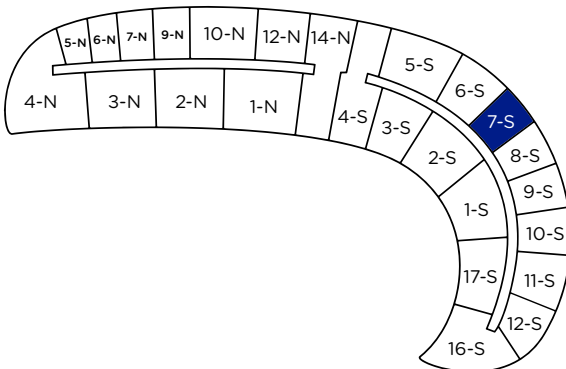

# 307-S WATERGATE EAST

1,500 SQUARE FEET

FLOOR PLAN IS APPROXIMATE.

Over 50 Years of Real Estate Experience

CALL GIGI WINSTON BROKER, GRI®

(202) 333-4167

winstonre.com

#1 ON-SITE WATERGATE SPECIALISTS!