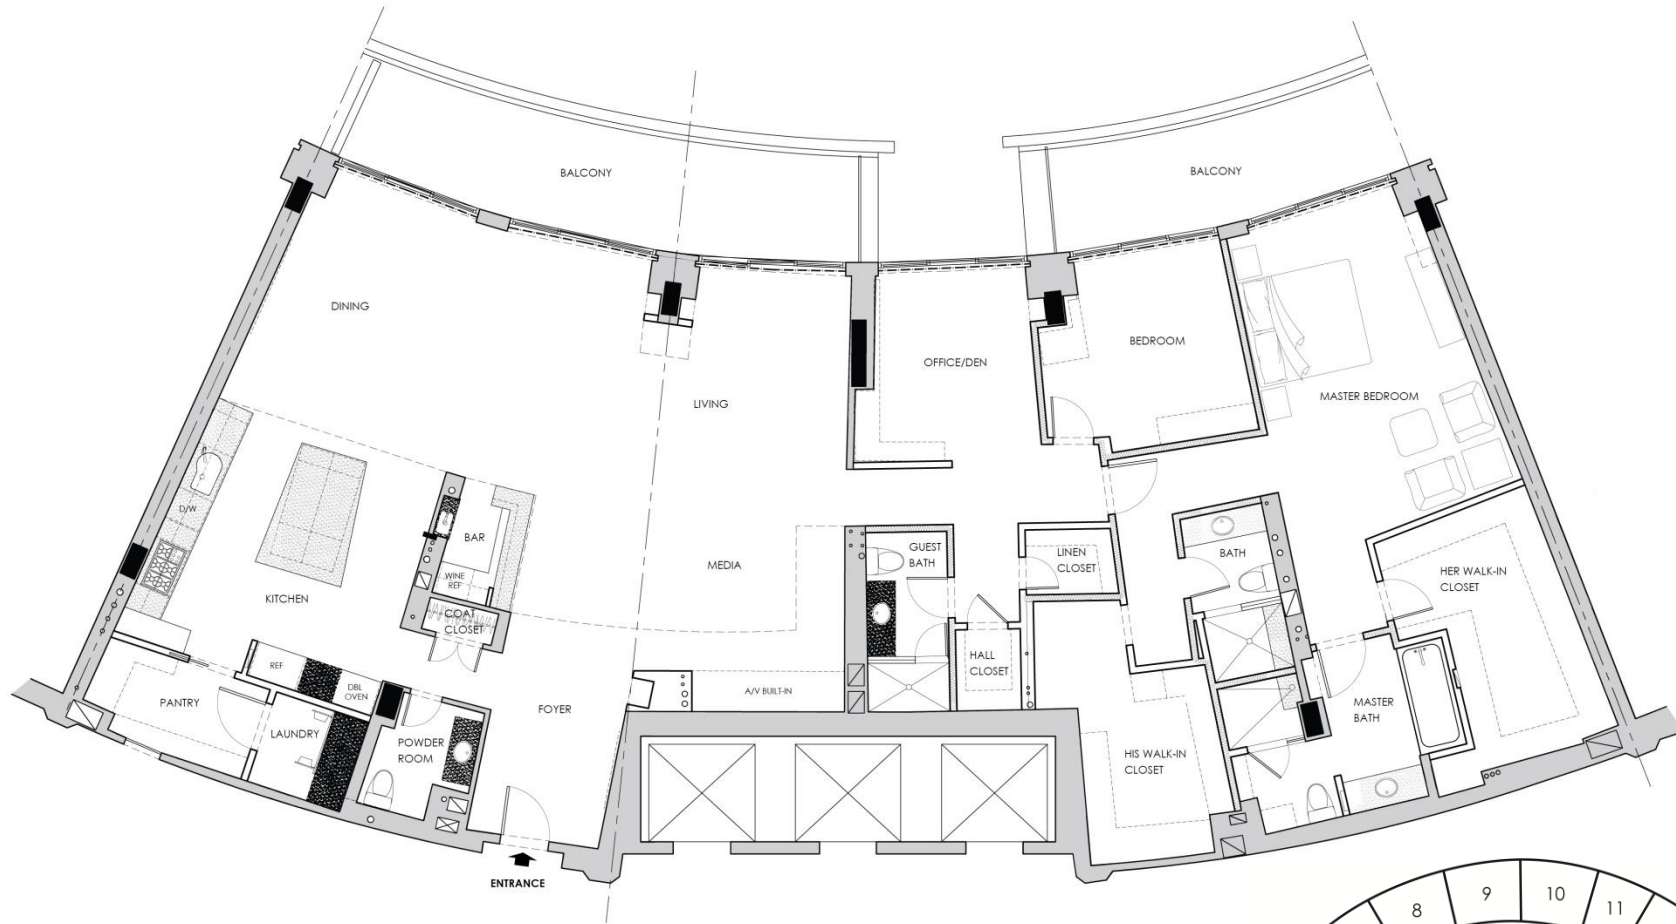

Call GIGI WINSTON - Broker, GRI®
(202) 333-4167 | winstonre.com

1421 WATERGATE SOUTH

700 New Hampshire Avenue NW, Washington DC 20037

(FLOOR PLAN IS APPROXIMATE)