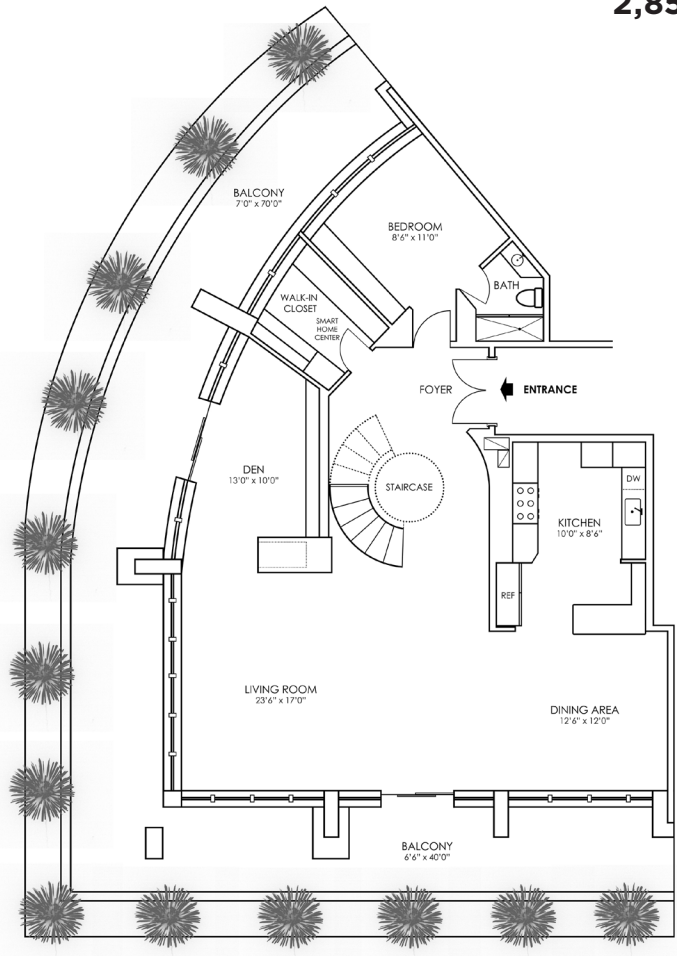

705-N WATERGATE EAST

2,850 SQUARE FEET

Over 50 Years of Real Estate Experience

CALL GIGI WINSTON BROKER, GRI®
(202) 333-4167
winstonre.com

FLOOR PLAN IS APPROXIMATE.