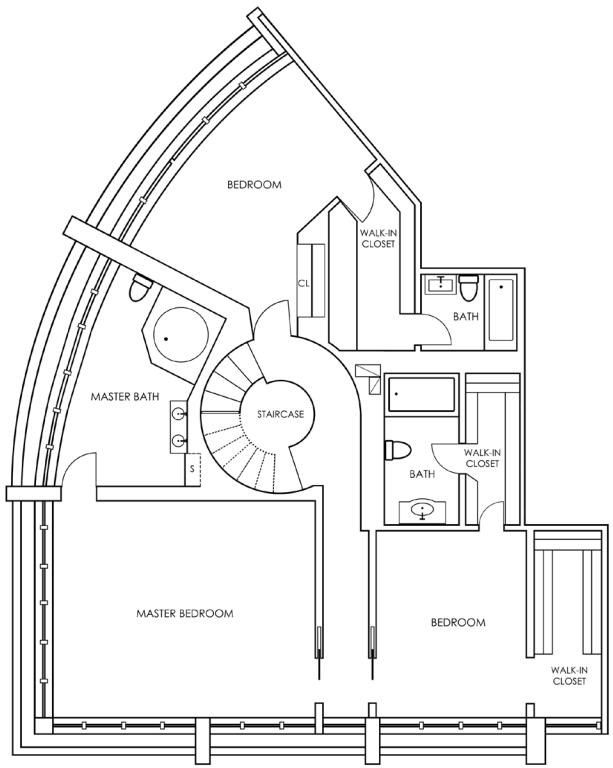

705-N WATERGATE EAST

2,850 SQUARE FEET

Over 50 Years of Real Estate Experience

CALL GIGI WINSTON BROKER, GRI®
(202) 333-4167
winstonre.com

FLOOR PLAN IS APPROXIMATE.