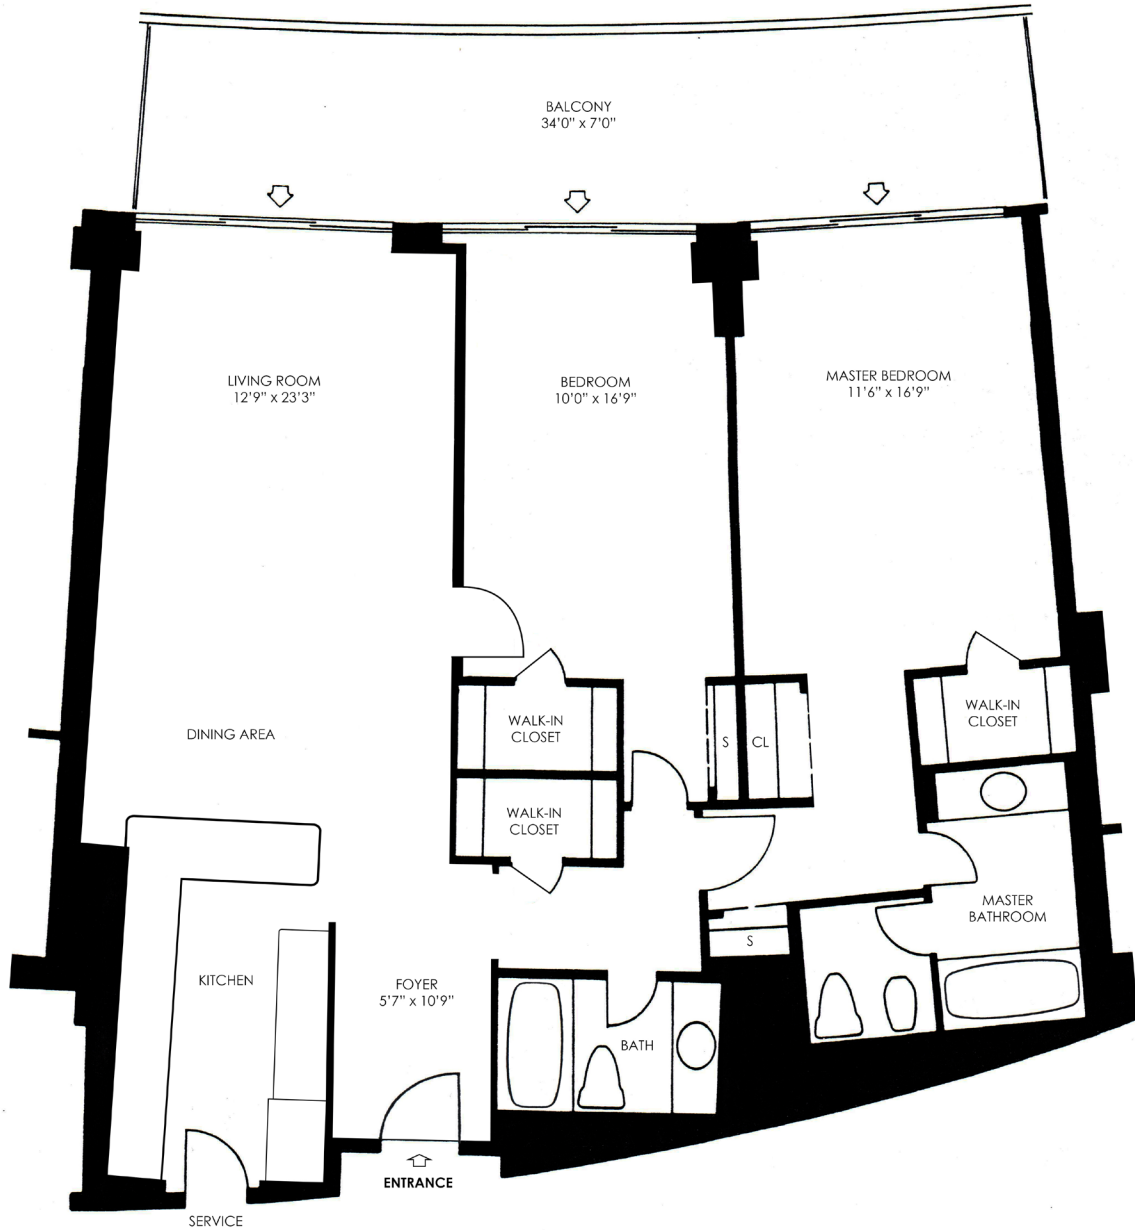

603

WATERGATE SOUTH

1,333 Square Feet

Floor plan is approximate*

Over 50 Years of Real Estate Experience

Call Gigi Winston - Broker/Realtor®

(202) 333-4167 | winstonrealestate@winstonre.com