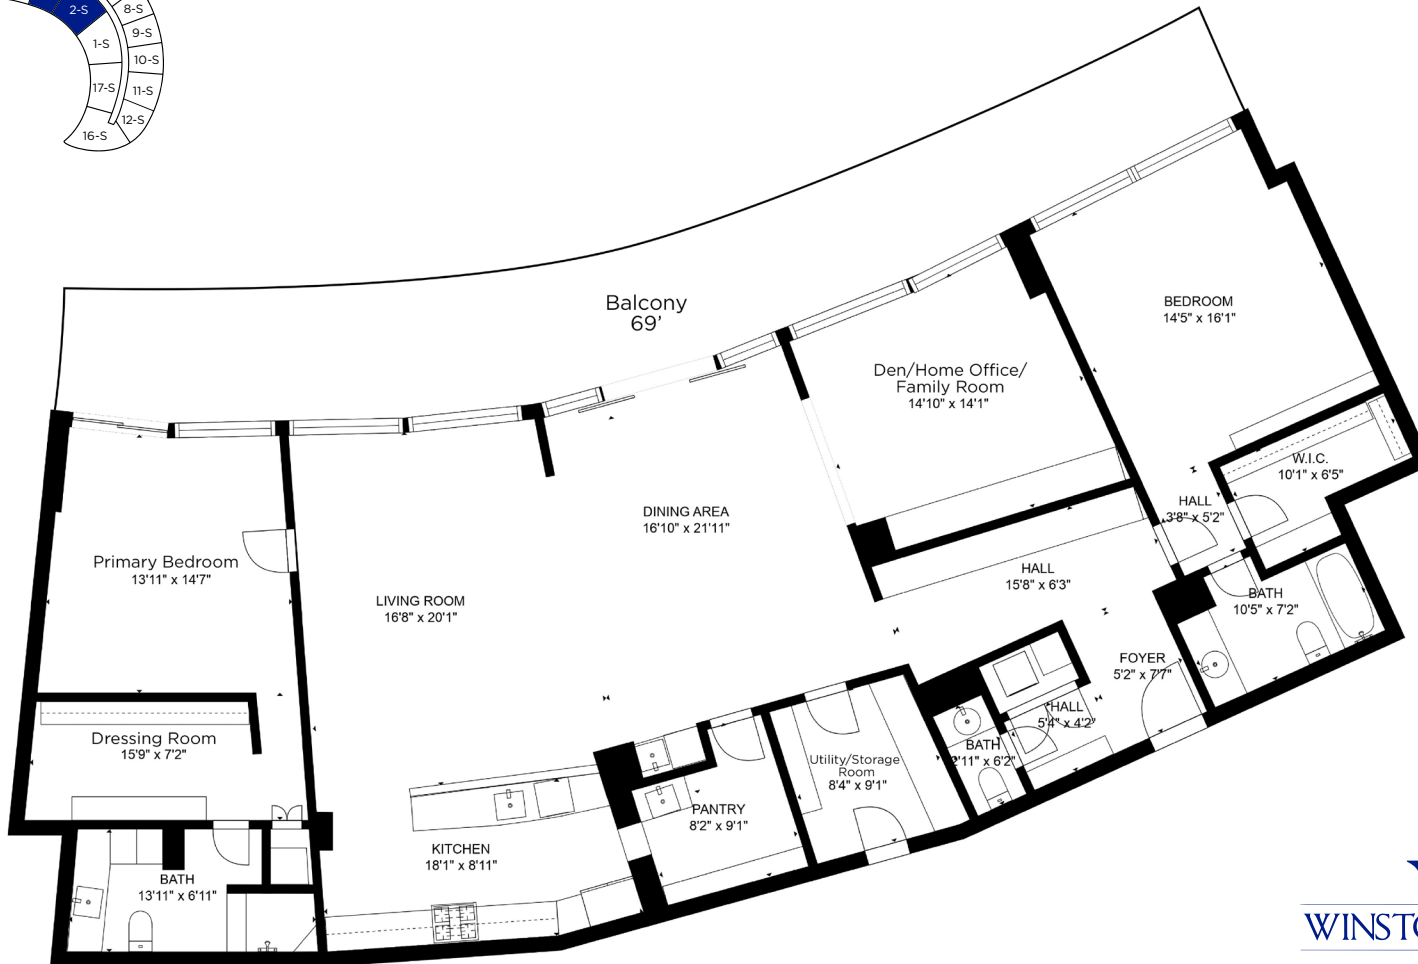

1003-S WATERGATE EAST

2,368 SQUARE FEET
FLOOR PLAN IS APPROXIMATE

Over 50 Years of Real Estate Experience

CALL GIGI WINSTON BROKER, GRI®
(202) 333-4167
winstonre.com