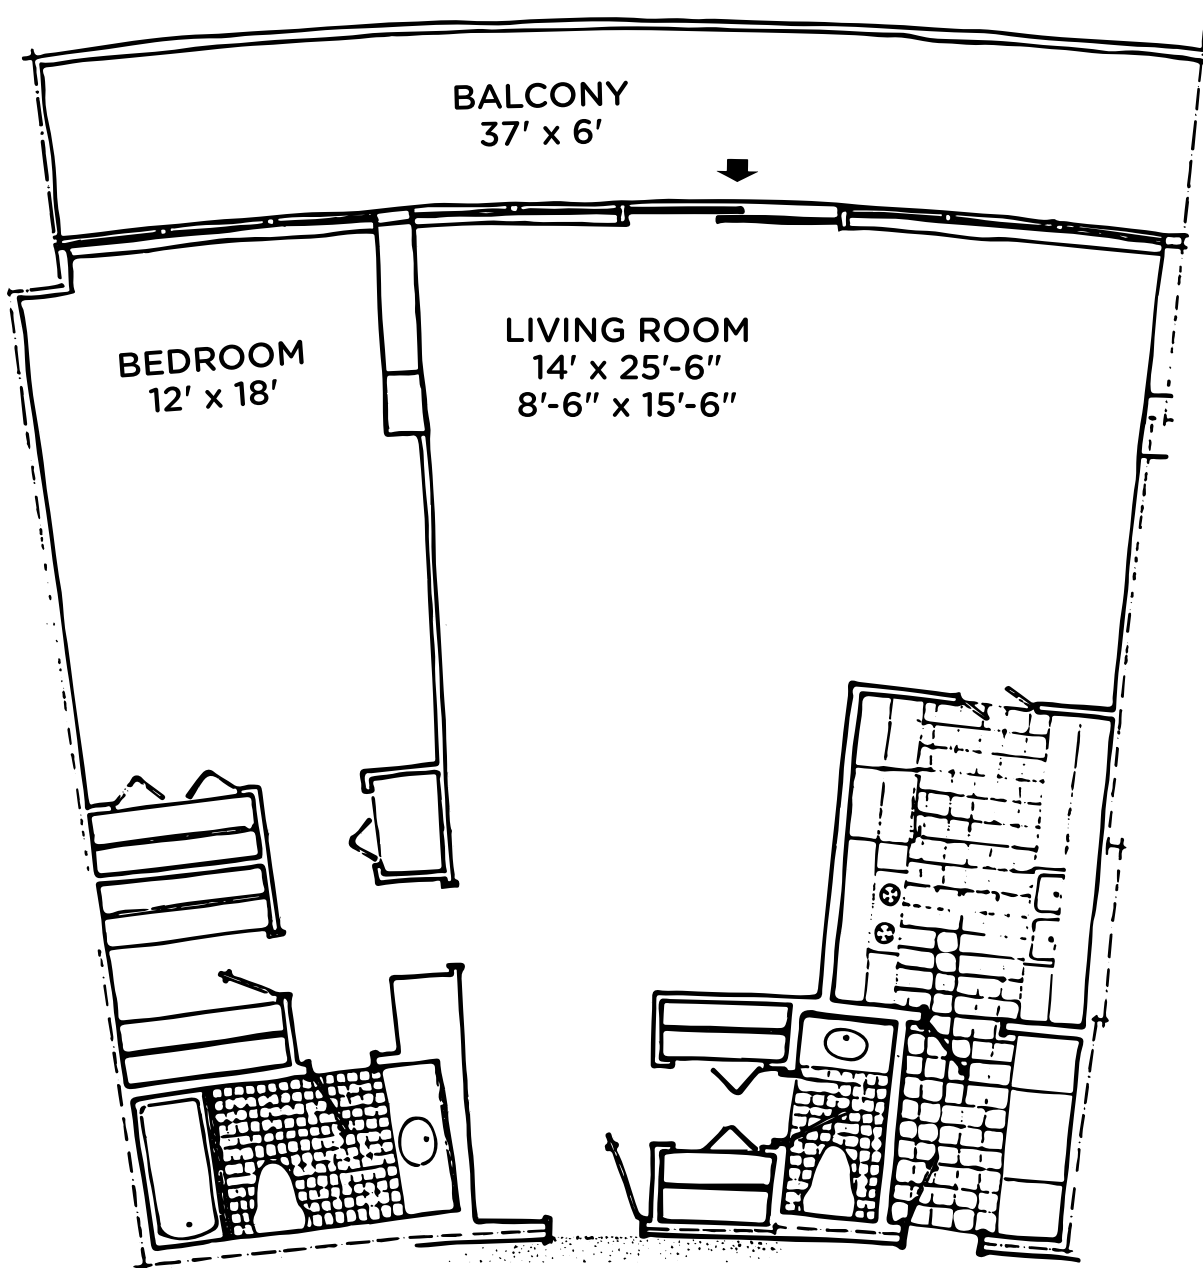

# 606-S WATERGATE EAST

1,115 SQUARE FEET

\*Floor plan is approximate.

Over 50 Years of Real Estate Experience

Call **Gigi Winston** – Broker, GRI®  
#1 On-Site Watergate Specialists!

**(202) 333-4167**  
winstonre.com