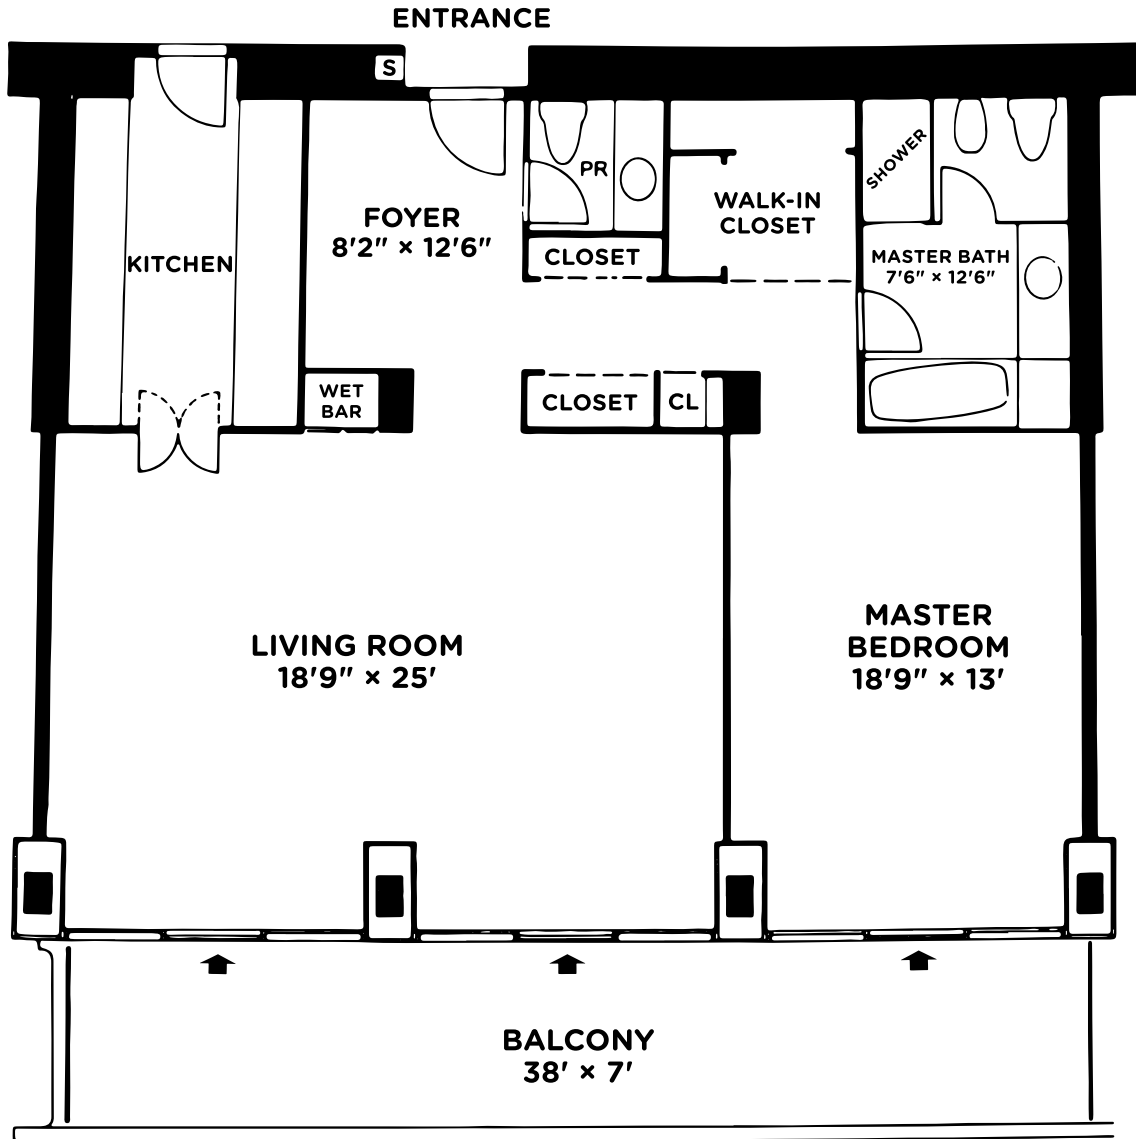

# 403 WATERGATE WEST

1,290 SQUARE FEET

FLOOR PLAN IS APPROXIMATE.

Over 50 Years of Real Estate Experience

Call **Gigi Winston** – Broker, GRI®  
#1 On-Site Watergate Specialists!

**(202) 333-4167**  
winstonre.com