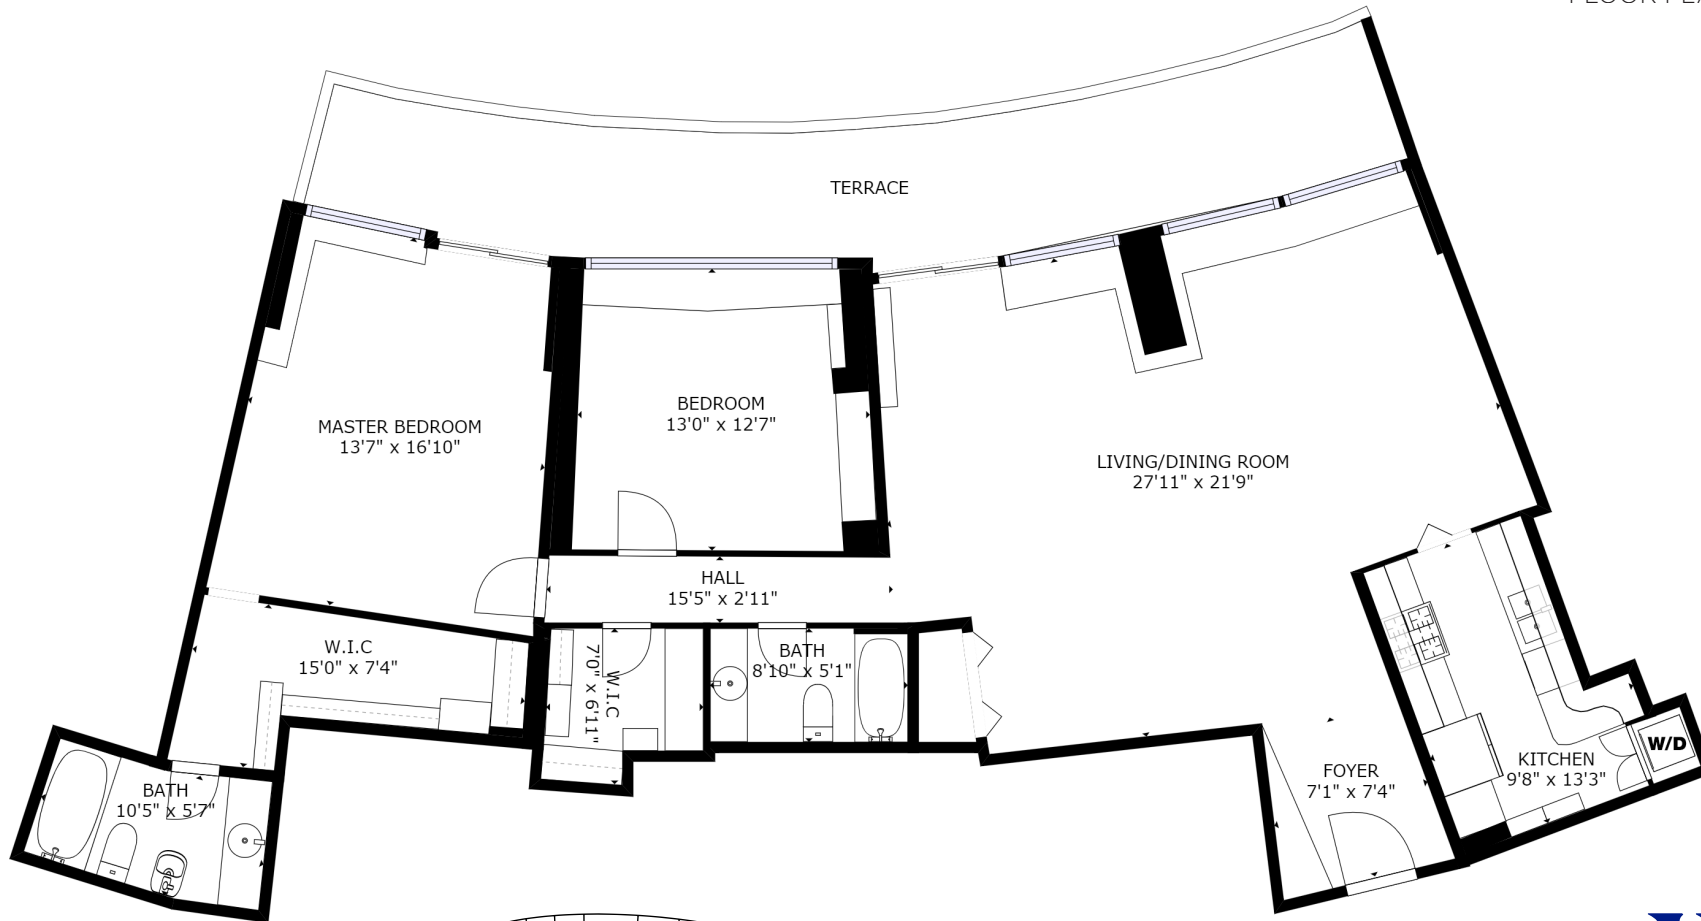

901-S WATERGATE EAST

1,481 SQUARE FEET
FLOOR PLAN IS APPROXIMATE

Over 50 Years of Real Estate Experience

CALL GIGI WINSTON BROKER, GRI®
(202) 333-4167
winstonre.com