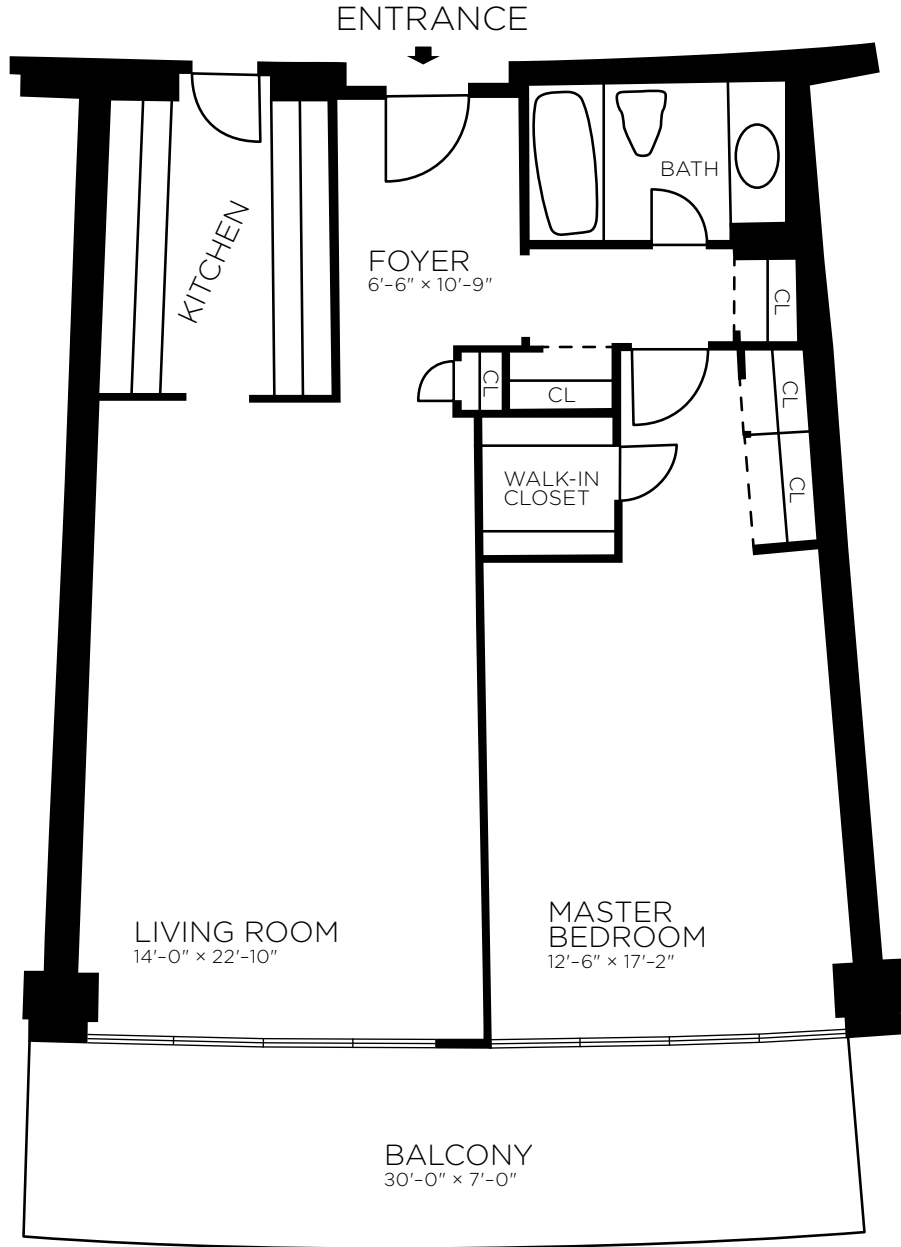

904 SQUARE FEET
FLOOR PLAN IS APPROXIMATE

1412 WATERGATE SOUTH

Over 50 Years of Real Estate Experience

CALL GIGI WINSTON BROKER, GRI®
(202) 333-4167
winstonre.com