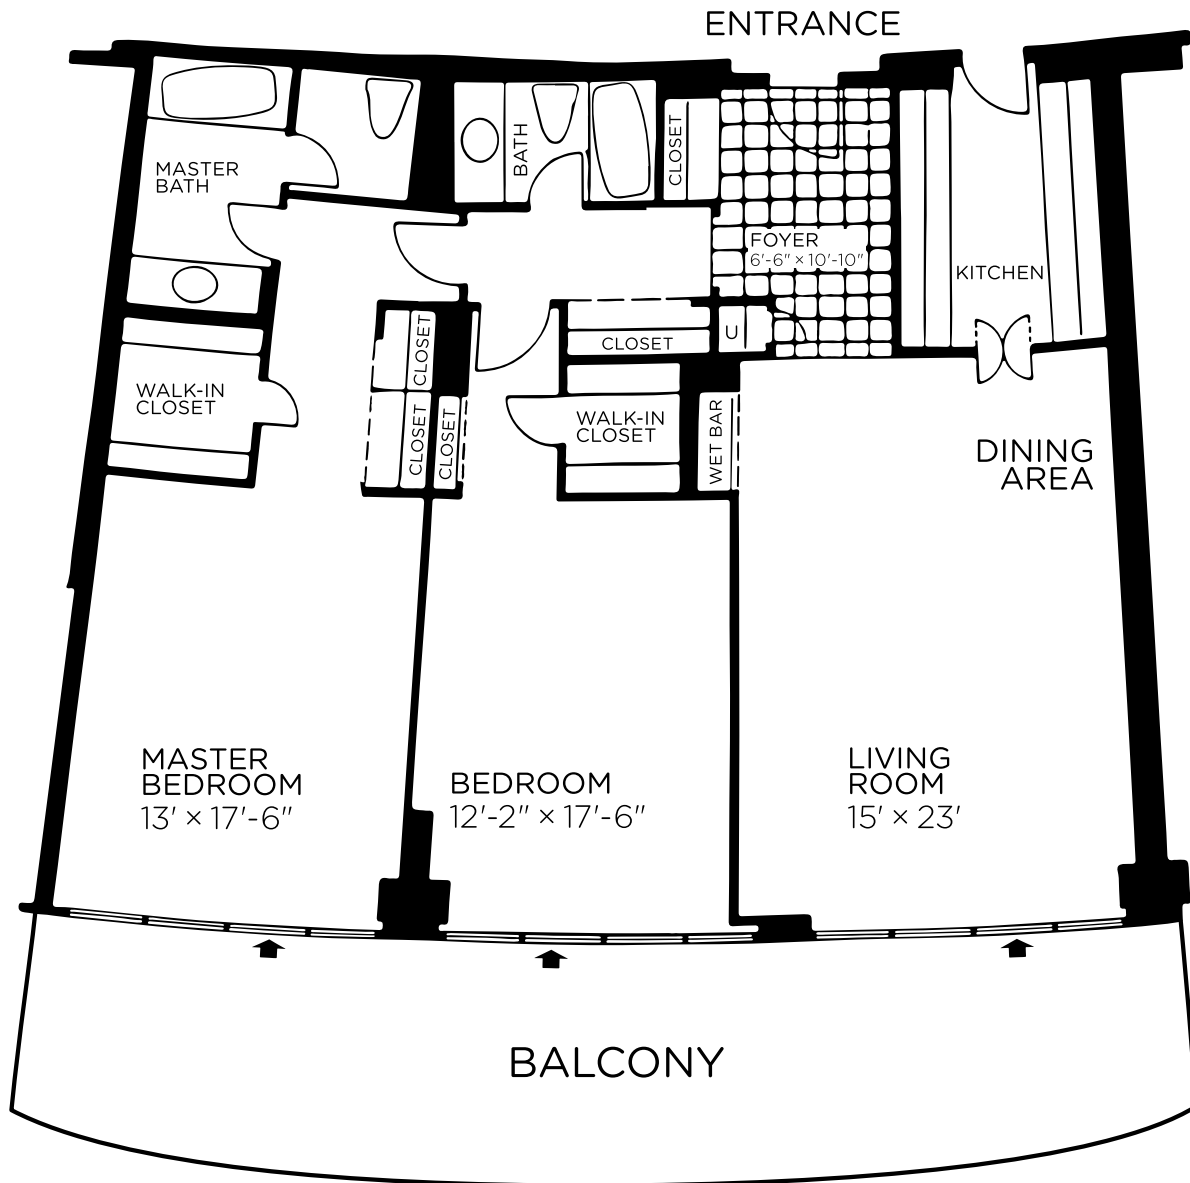

616 WATERGATE SOUTH

1,428 SQUARE FEET

FLOOR PLAN IS APPROXIMATE.

Over 50 Years of Real Estate Experience

CALL GIGI WINSTON BROKER, GRI®
(202) 333-4167
winstonre.com

#1 ON-SITE WATERGATE SPECIALISTS!