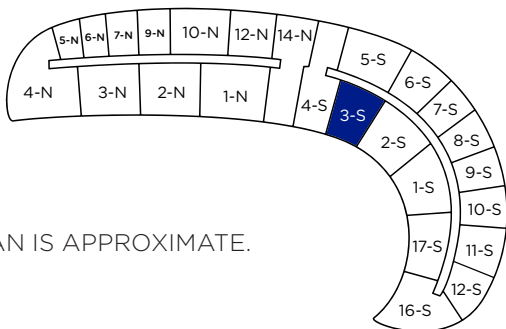

# 403-S WATERGATE EAST

1,175 SQUARE FEET

FLOOR PLAN IS APPROXIMATE.

Over 50 Years of Real Estate Experience

CALL GIGI WINSTON BROKER, GRI®  
(202) 333-4167  
winstonre.com