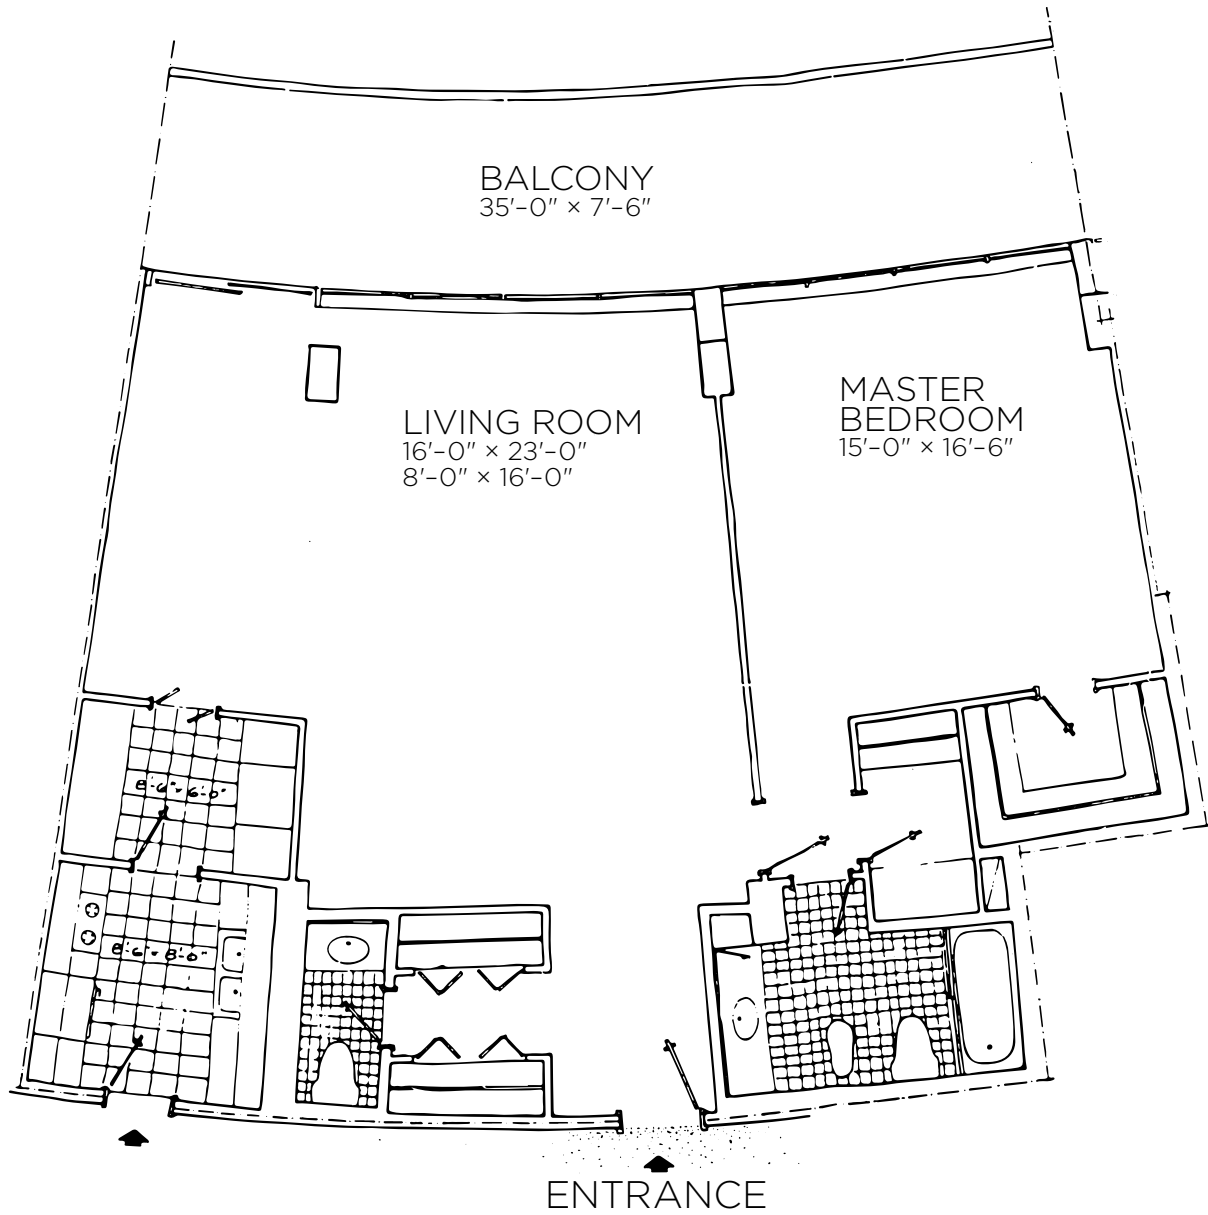

# 403-S WATERGATE EAST

1,175 SQUARE FEET

FLOOR PLAN IS APPROXIMATE.

Over 50 Years of Real Estate Experience

CALL GIGI WINSTON BROKER, GRI®  
(202) 333-4167  
winstonre.com