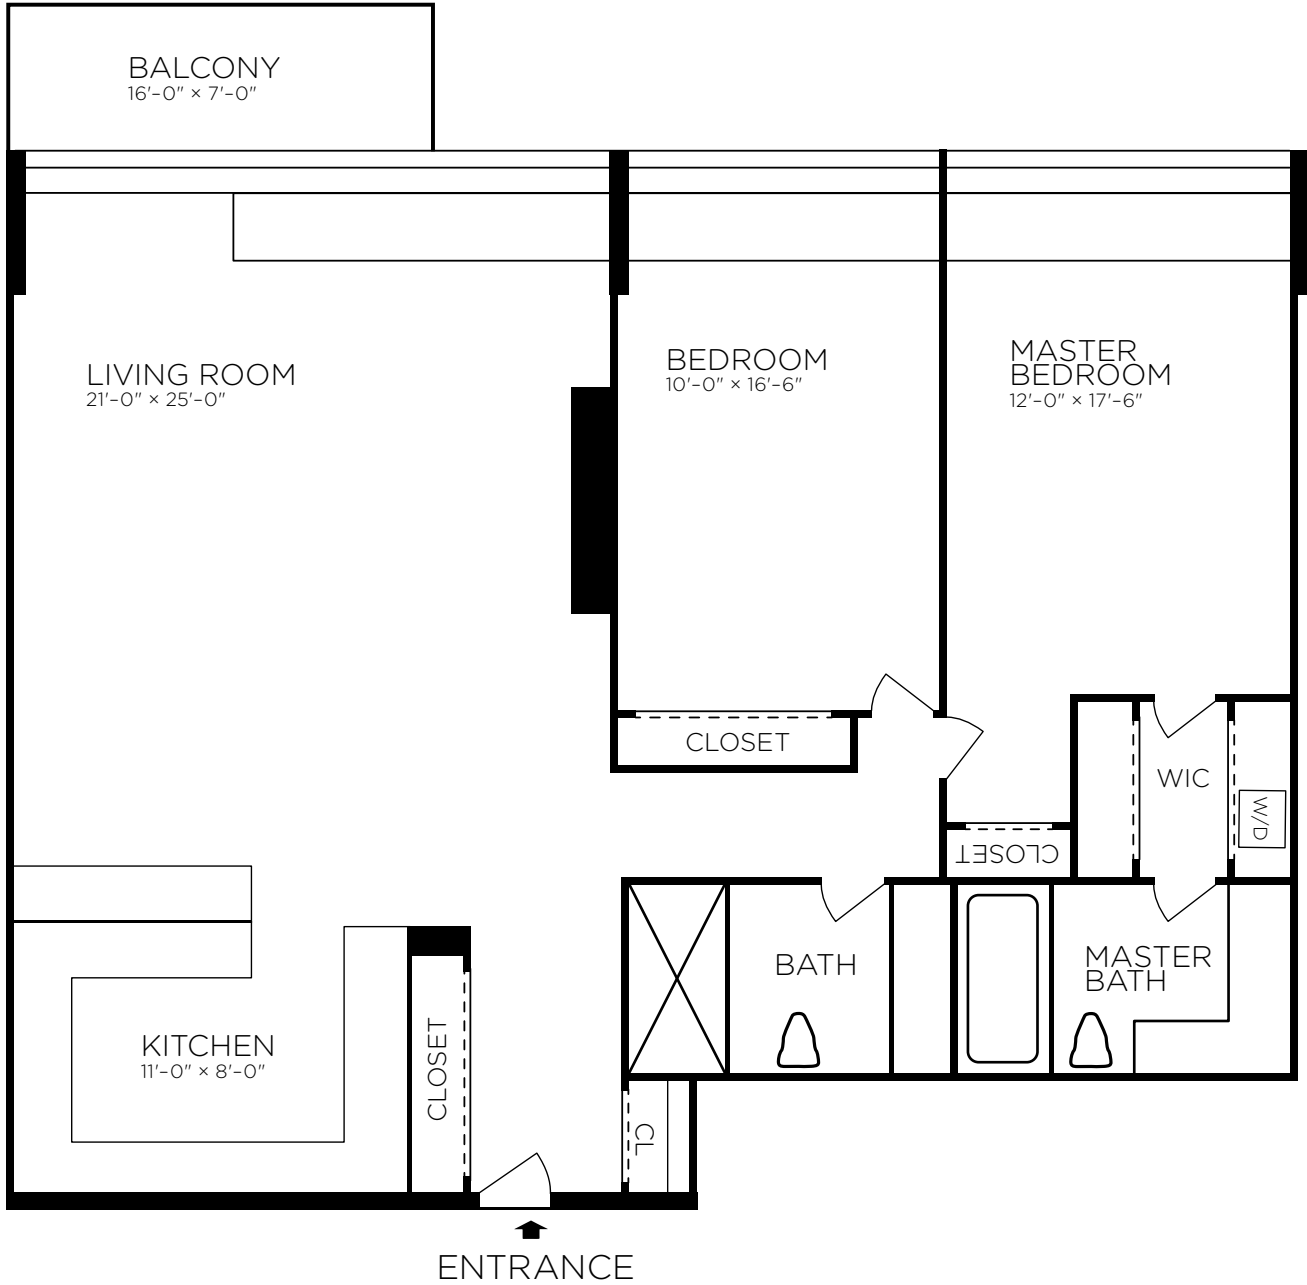

212-N WATERGATE EAST

1,325 SQUARE FEET
FLOOR PLAN IS APPROXIMATE

Over 50 Years of Real Estate Experience

CALL GIGI WINSTON BROKER, GRI®
(202) 333-4167
winston.com